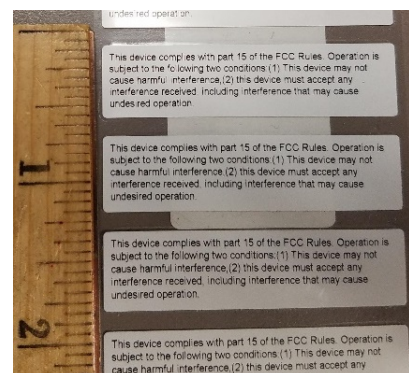

500GA and 500GB Gas ERT® Module Labels

Contents

500GA and 500GB Gas ERT® Module Labels	1
Label Dimensions	1
samples for: FCC ID: EWQ500GA / IC: 864D-500GA HVIN: 1U	2
samples for: FCC ID: EWQ500GA / IC: 864D-500GA HVIN: 2U	2
samples for: FCC ID: EWQ500GA / IC: 864-500GA HVIN: 8U	3
samples for: FCC ID: EWQ500GB / IC: 864-500GB HVIN: 10U	3
Interference Label	4

Label Dimensions

Primary label

Interference label

or

or

samples for: FCC ID: EWQ500GA / IC: 864D-500GA HVIN: 1U

or

or

samples for: FCC ID: EWQ500GA / IC: 864D-500GA HVIN: 2U

or

or

samples for: FCC ID: EWQ500GA / IC: 864-500GA HVIN: 8U

or

or

samples for: FCC ID: EWQ500GB / IC: 864-500GB HVIN: 10U

Interference Label

front

back

note: color of backing may vary and instructions may be a label or printed on backing.