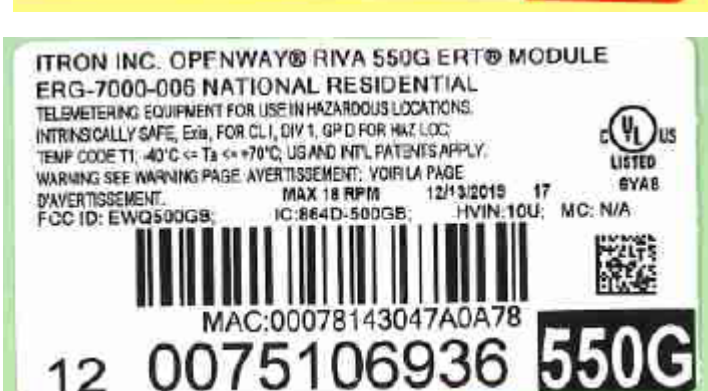

500GA and 500GB Gas ERT® Module Labels

Contents

500GA and 500GB Gas ERT® Module Labels	1
Label Dimensions	1
samples for: FCC ID: EWQ500GA / IC: 864D-500GA HVIN: 1U	2
samples for: FCC ID: EWQ500GA / IC: 864D-500GA HVIN: 2U	2
samples for: FCC ID: EWQ500GA / IC: 864-500GA HVIN: 8U	3
samples for: FCC ID: EWQ500GB / IC: 864-500GB HVIN: 10U	3
Interference Label	4

Label Dimensions

Primary label

Interference label

or

or

samples for: FCC ID: EWQ500GA / IC: 864D-500GA HVIN: 1U

or

or

samples for: FCC ID: EWQ500GA / IC: 864D-500GA HVIN: 2U

or

or

samples for: FCC ID: EWQ500GA / IC: 864-500GA HVIN: 8U

or

or

samples for: FCC ID: EWQ500GB / IC: 864-500GB HVIN: 10U

Interference Label