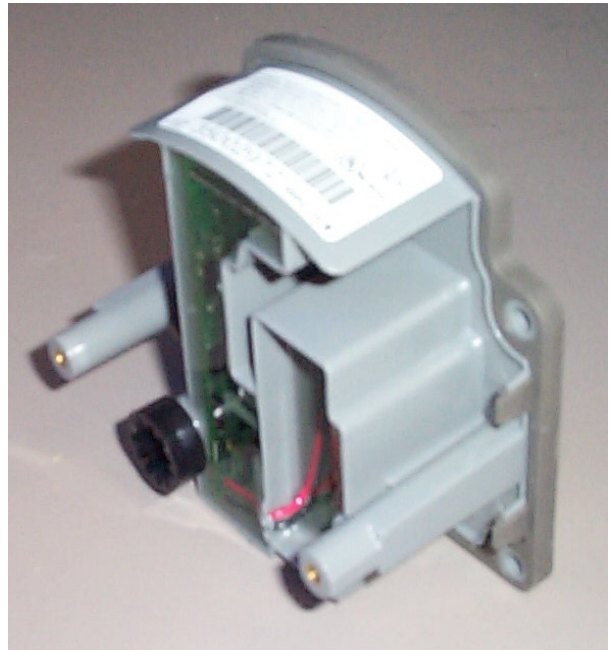

500GA and 500GB Gas ERT® Module Label Locations

Contents

500GA and 500GB Gas ERT® Module Label Locations	1
FCC ID:/IC: EWQ500GA / 864D-500GA IC HVIN: 1U and 2U	1
FCC ID:/IC: EWQ500GA / 864D-500GA IC HVIN: 8U.....	2
FCC ID:/IC: EWQ500GB / 864D-500GB IC HVIN:10U.....	2
Interference Label.....	3

FCC ID:/IC: EWQ500GA / 864D-500GA IC HVIN: 1U and 2U
(500G and 550G are the same for 1Us and 2Us)

FCC ID:/IC: EWQ500GA / 864D-500GA IC HVIN: 8U
(500G and 550G are the same for the 8Us)

500G

and

550G

FCC ID:/IC: EWQ500GB / 864D-500GB IC HVIN:10U