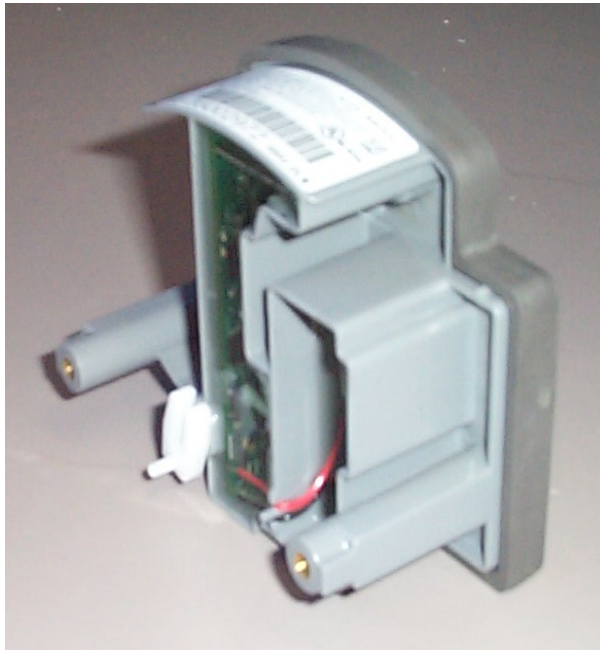

500GA and 500GB Gas ERT® Module Label Locations

Contents

500GA and 500GB Gas ERT® Module Label Locations	1
FCC ID:/IC: EWQ500GA / 864D-500GA IC HVIN: 1U and 2U	1
FCC ID:/IC: EWQ500GA / 864D-500GA IC HVIN: 8U.....	2
FCC ID:/IC: EWQ500GB / 864D-500GB IC HVIN:10U.....	2
Interference Label.....	3

FCC ID:/IC: EWQ500GA / 864D-500GA IC HVIN: 1U and 2U
(500G and 550G are the same for 1Us and 2Us)

FCC ID:/IC: EWQ500GA / 864D-500GA IC HVIN: 8U
(500G and 550G are the same for the 8Us)

500G

and

550G

FCC ID:/IC: EWQ500GB / 864D-500GB IC HVIN:10U