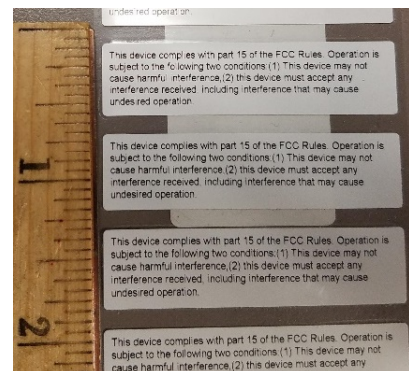

500GA and 500GB Gas ERT® Module Labels

Contents

500GA and 500GB Gas ERT® Module Labels	1
Label Dimensions	1
samples for: FCC ID: EWQ500GA / IC: 864D-500GA HVIN: 1U	2
samples for: FCC ID: EWQ500GA / IC: 864D-500GA HVIN: 2U	2
samples for: FCC ID: EWQ500GA / IC: 864-500GA HVIN: 8U	3
samples for: FCC ID: EWQ500GB / IC: 864-500GB HVIN: 10U	3
Interference Label	4

Label Dimensions

Primary label

Interference label

or

or

samples for: FCC ID: EWQ500GA / IC: 864D-500GA HVIN: 1U

or

or

samples for: FCC ID: EWQ500GA / IC: 864D-500GA HVIN: 2U

or

or

samples for: FCC ID: EWQ500GA / IC: 864-500GA HVIN: 8U

or

or

samples for: FCC ID: EWQ500GB / IC: 864-500GB HVIN: 10U

Interference Label

front

back

note: color of backing may vary and instructions may be a label or printed on backing.