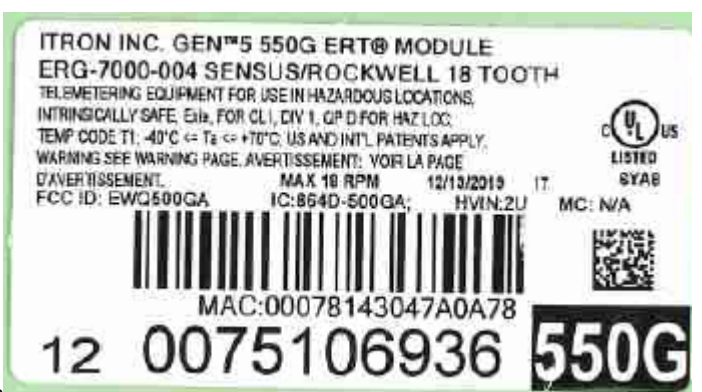

500GA and 500GB Gas ERT® Module Labels

Contents

500GA and 500GB Gas ERT® Module Labels	1
Label Dimensions	1
samples for: FCC ID: EWQ500GA / IC: 864D-500GA HVIN: 1U	2
samples for: FCC ID: EWQ500GA / IC: 864D-500GA HVIN: 2U	2
samples for: FCC ID: EWQ500GA / IC: 864-500GA HVIN: 8U	3
samples for: FCC ID: EWQ500GB / IC: 864-500GB HVIN: 10U	3
Interference Label	4

Label Dimensions

Primary label

Interference label

or

or

samples for: FCC ID: EWQ500GA / IC: 864D-500GA HVIN: 1U

or

or

samples for: FCC ID: EWQ500GA / IC: 864D-500GA HVIN: 2U

or

or

samples for: FCC ID: EWQ500GA / IC: 864-500GA HVIN: 8U

or

or

samples for: FCC ID: EWQ500GB / IC: 864-500GB HVIN: 10U

Interference Label