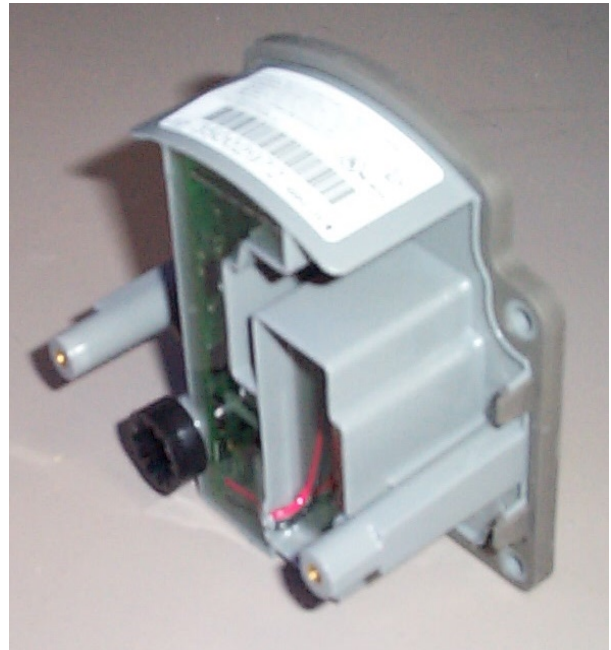

500GA and 500GB Gas ERT® Module Label Locations

Contents

500GA and 500GB Gas ERT® Module Label Locations	1
FCC ID:/IC: EWQ500GA / 864D-500GA IC HVIN: 1U and 2U	1
FCC ID:/IC: EWQ500GA / 864D-500GA IC HVIN: 8U.....	2
FCC ID:/IC: EWQ500GB / 864D-500GB IC HVIN:10U.....	2
Interference Label.....	3

FCC ID:/IC: EWQ500GA / 864D-500GA IC HVIN: 1U and 2U
(500G and 550G are the same for 1Us and 2Us)

FCC ID:/IC: EWQ500GA / 864D-500GA IC HVIN: 8U
(500G and 550G are the same for the 8Us)

500G

and

550G

FCC ID:/IC: EWQ500GB / 864D-500GB IC HVIN:10U