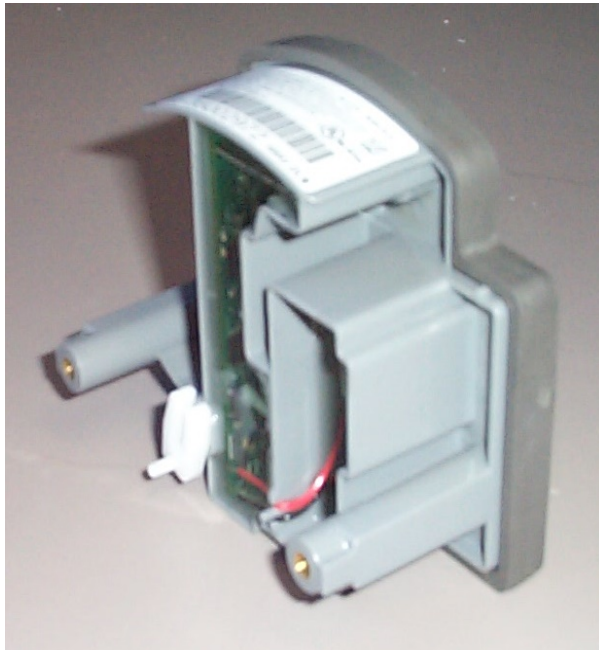

500GA and 500GB Gas ERT® Module Label Locations

Contents

500GA and 500GB Gas ERT® Module Label Locations	1
FCC ID:/IC: EWQ500GA / 864D-500GA IC HVIN: 1U and 2U	1
FCC ID:/IC: EWQ500GA / 864D-500GA IC HVIN: 8U.....	2
FCC ID:/IC: EWQ500GB / 864D-500GB IC HVIN:10U.....	2
Interference Label.....	3

FCC ID:/IC: EWQ500GA / 864D-500GA IC HVIN: 1U and 2U
(500G and 550G are the same for 1Us and 2Us)

FCC ID:/IC: EWQ500GA / 864D-500GA IC HVIN: 8U
(500G and 550G are the same for the 8Us)

500G

and

550G

FCC ID:/IC: EWQ500GB / 864D-500GB IC HVIN:10U