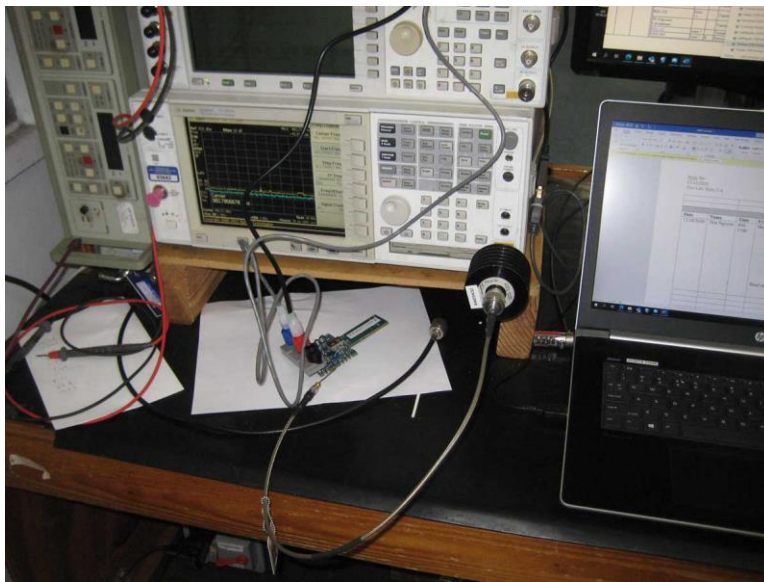

GRMTC0

WPITCO

WPITCO - Conducted

WRMTCO

12V PSU

Laptop and Laptop PSU

Configuration 1, Below 1GHz

Configuration 1, Below 1GHz