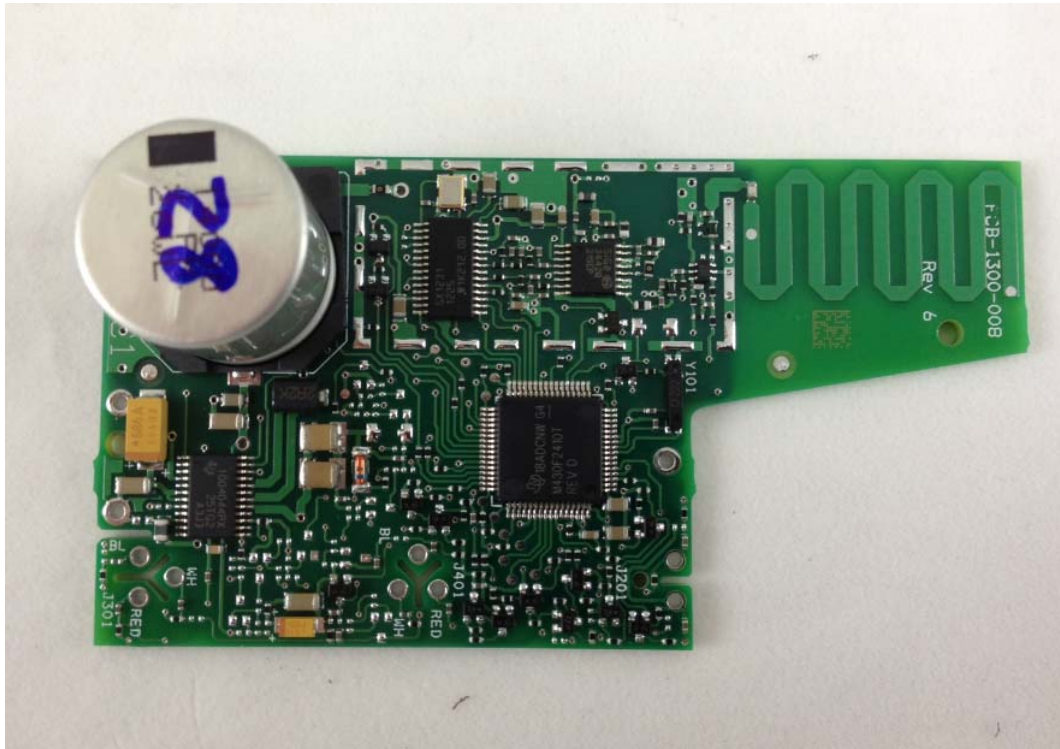

100WD, 100WRD, internal photos;

*Note, Pit and Remote units of the same register configuration use the same PCB, just a different outer package.

Itron Confidential