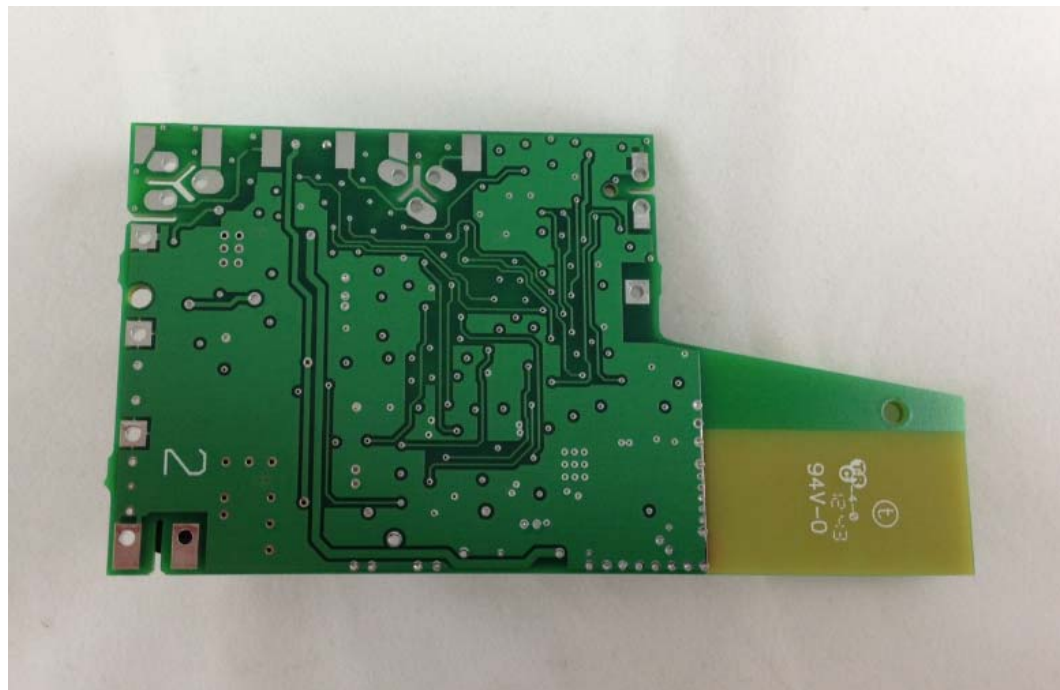

100WD, 100WRD, internal photos;

*Note, Pit and Remote units of the same register configuration use the same PCB, just a different outer package.

Itron Confidential