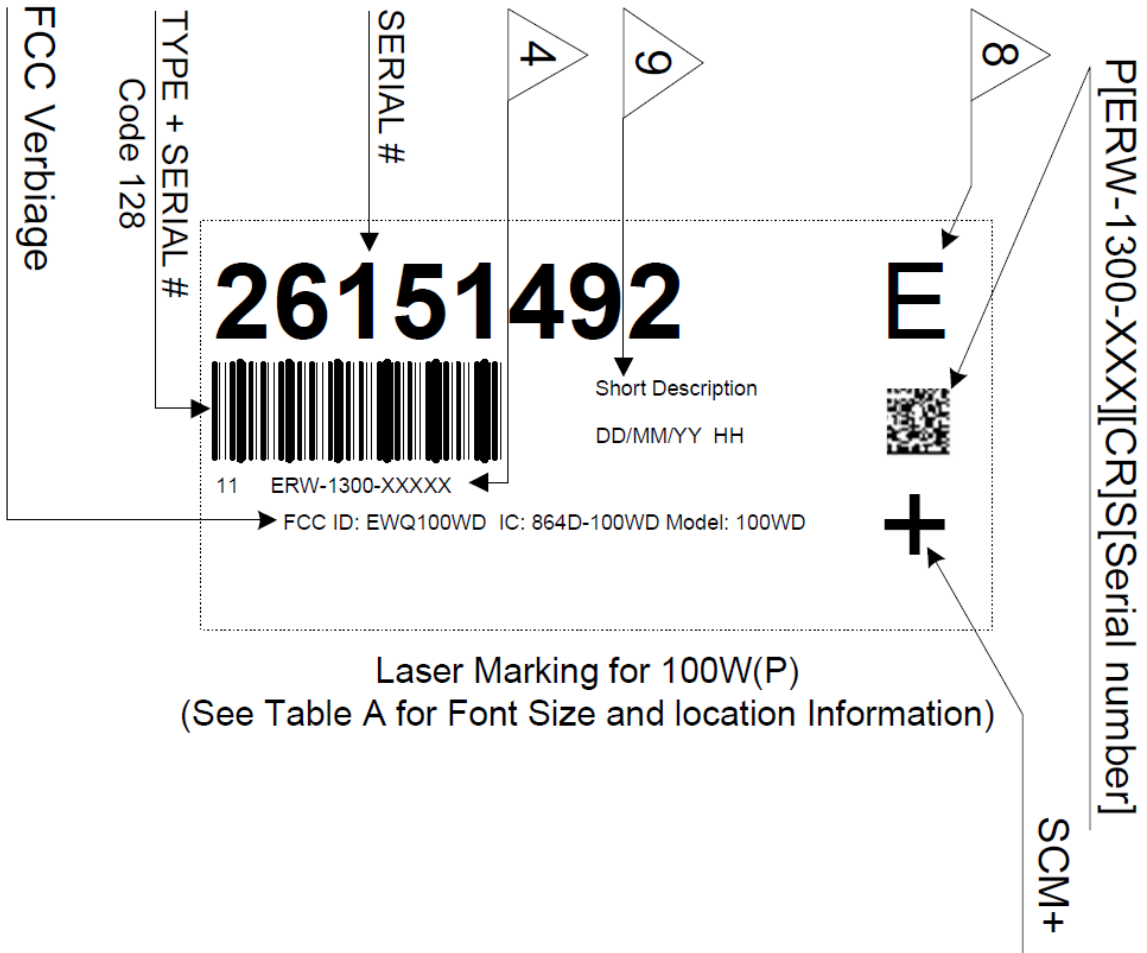

100WD FCC/IC label:

100WD - model

Laser Marking for 100W(P)
(See Table A for Font Size and location Information)

100WRD model