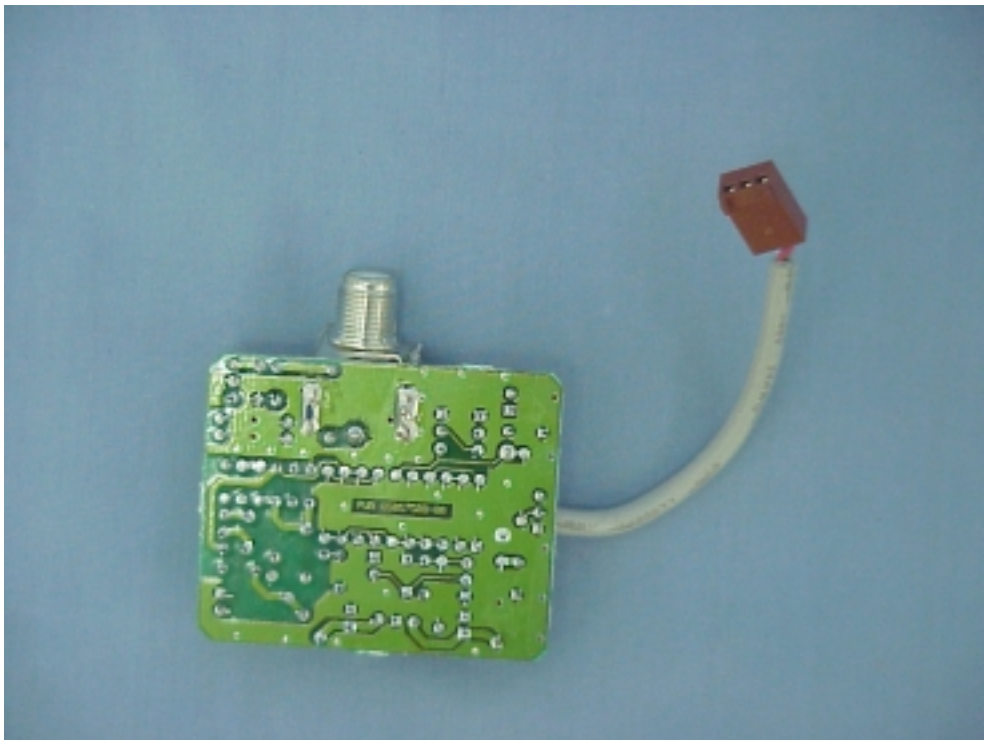

*FIGURE 12
DIGITAL SATELLITE RECEIVER WITH INTEGRATED DVD PLAYER (M/N: DVD01)
POWER BOARD (SOLDERED SIDE)*

FIGURE 13
DIGITAL SATELLITE RECEIVER WITH INTEGRATED DVD PLAYER (M/N: DVD01)
UNF MODULE (OVER VIEW)

FIGURE 14
DIGITAL SATELLITE RECEIVER WITH INTEGRATED DVD PLAYER (M/N: DVD01)
MAIN BOARD OF UNF MODULE (COMPONENT SIDE)

FIGURE 15
DIGITAL SATELLITE RECEIVER WITH INTEGRATED DVD PLAYER (M/N: DVD01)
MAIN BOARD OF UNF MODULE (SOLDERED SIDE)