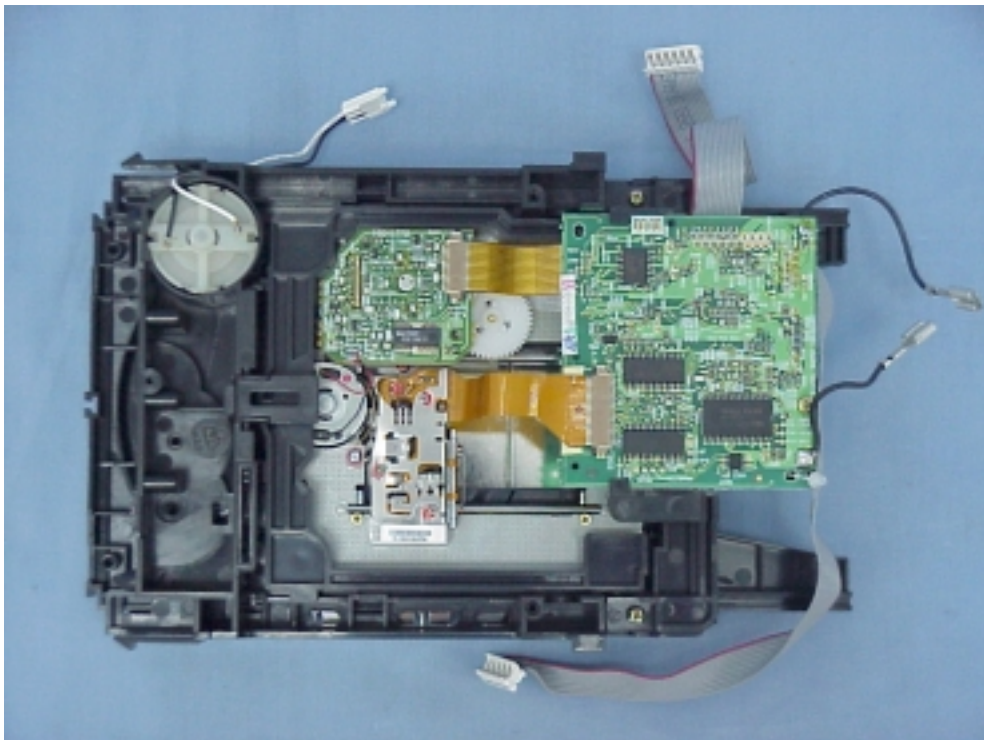

FIGURE 3
Digital Satellite Receiver With Integrated DVD Player (M/N: DVD01)
GENERAL APPEARANCE (BACK SIDE)

FIGURE 4
Digital Satellite Receiver With Integrated DVD Player (M/N: DVD01)
COVER REMOVED

FIGURE 5
DIGITAL SATELLITE RECEIVER WITH INTEGRATED DVD PLAYER (M/N: DVD01)
DVD LOADER(FRONT SIDE)

FIGURE 6
Digital Satellite Receiver With Integrated DVD Player (M/N: DVD01)
DVD LOADER(BACK SIDE)

FIGURE 7
Digital Satellite Receiver With Integrated DVD Player (M/N: DVD01)
MAIN BOARD WITH SHIELD (COMPONENT SIDE)

FIGURE 8
DIGITAL SATELLITE RECEIVER WITH INTEGRATED DVD PLAYER (M/N: DVD01)
MAIN BOARD WITH SHIELD (SOLDERED SIDE)

FIGURE 9
Digital Satellite Receiver With Integrated DVD Player (M/N: DVD01)
MAIN BOARD (COMPONENT SIDE)