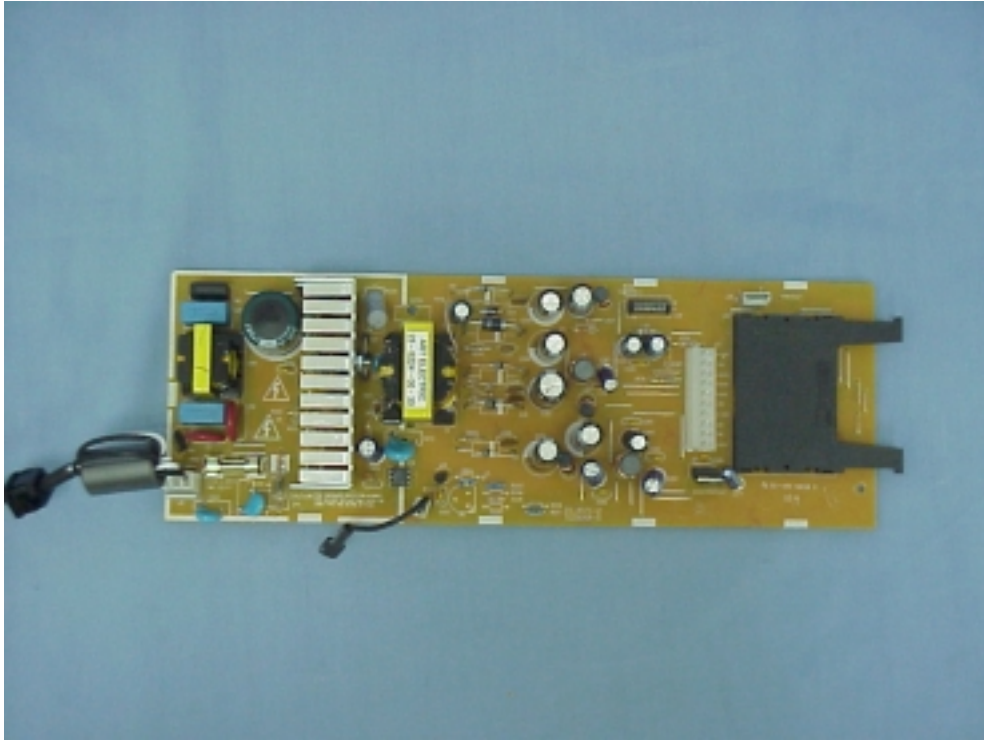

FIGURE 8
DIGITAL SATELLITE RECEIVER WITH INTEGRATED DVD PLAYER (M/N: DVD01)
MAIN BOARD WITH SHIELD (SOLDERED SIDE)

FIGURE 9
Digital Satellite Receiver With Integrated DVD Player (M/N: DVD01)
MAIN BOARD (COMPONENT SIDE)

FIGURE 10
DIGITAL SATELLITE RECEIVER WITH INTEGRATED DVD PLAYER (M/N: DVD01)
MAIN BOARD (SOLDERED SIDE)

*FIGURE 11
DIGITAL SATELLITE RECEIVER WITH INTEGRATED DVD PLAYER (M/N: DVD01)
POWER BOARD (COMPONENT SIDE)*