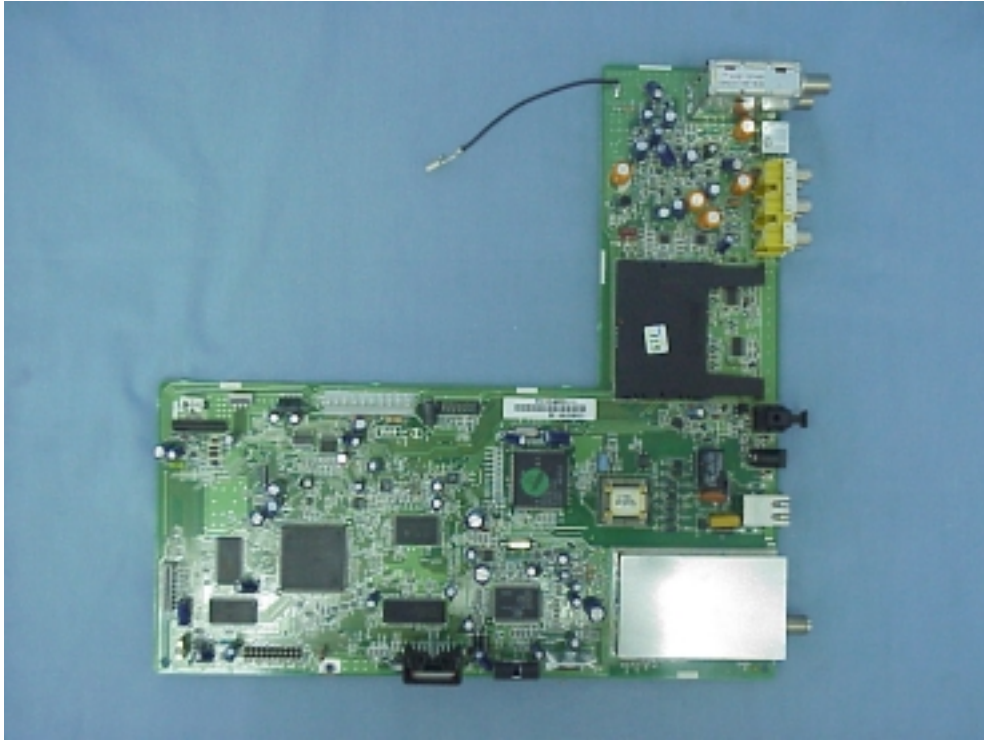

FIGURE 6
Digital Satellite Receiver With Integrated DVD Player (M/N: DVD01)
DVD LOADER(BACK SIDE)

FIGURE 7
Digital Satellite Receiver With Integrated DVD Player (M/N: DVD01)
MAIN BOARD WITH SHIELD (COMPONENT SIDE)

FIGURE 8
DIGITAL SATELLITE RECEIVER WITH INTEGRATED DVD PLAYER (M/N: DVD01)
MAIN BOARD WITH SHIELD (SOLDERED SIDE)

FIGURE 9
Digital Satellite Receiver With Integrated DVD Player (M/N: DVD01)
MAIN BOARD (COMPONENT SIDE)