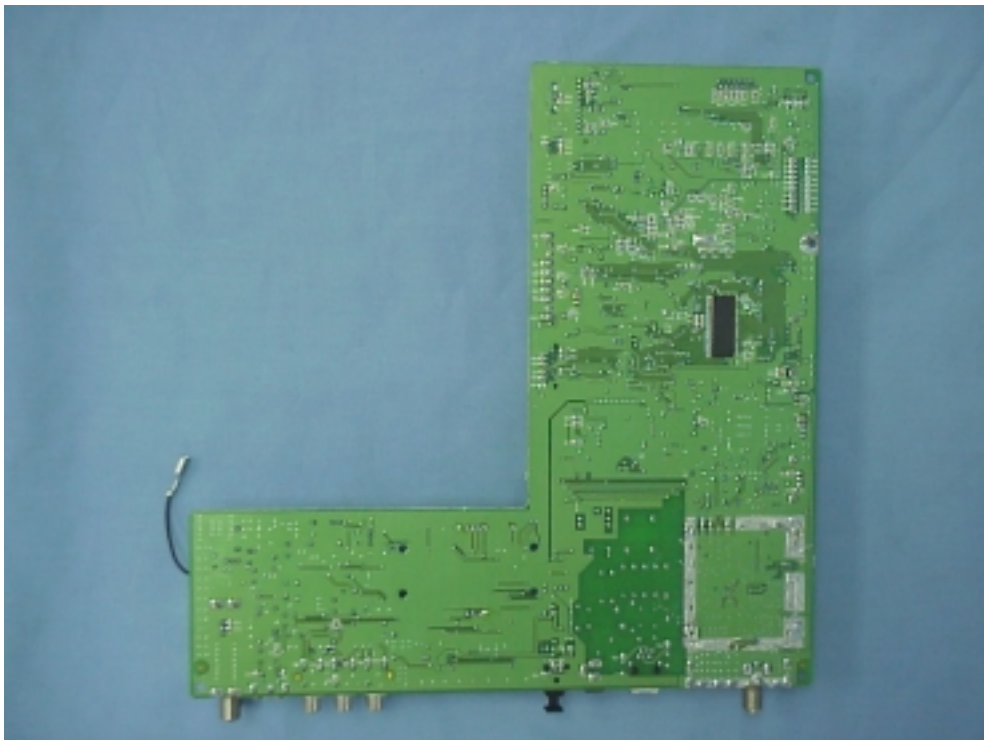

FIGURE 6
Digital Satellite Receiver With Integrated DVD Player (M/N: DVD01)
DVD LOADER(BACK SIDE)

FIGURE 7
Digital Satellite Receiver With Integrated DVD Player (M/N: DVD01)
MAIN BOARD WITH SHIELD (COMPONENT SIDE)

FIGURE 8
DIGITAL SATELLITE RECEIVER WITH INTEGRATED DVD PLAYER (M/N: DVD01)
MAIN BOARD WITH SHIELD (SOLDERED SIDE)

FIGURE 9
Digital Satellite Receiver With Integrated DVD Player (M/N: DVD01)
MAIN BOARD (COMPONENT SIDE)

FIGURE 10
DIGITAL SATELLITE RECEIVER WITH INTEGRATED DVD PLAYER (M/N: DVD01)
MAIN BOARD (SOLDERED SIDE)

*FIGURE 11
DIGITAL SATELLITE RECEIVER WITH INTEGRATED DVD PLAYER (M/N: DVD01)
POWER BOARD (COMPONENT SIDE)*