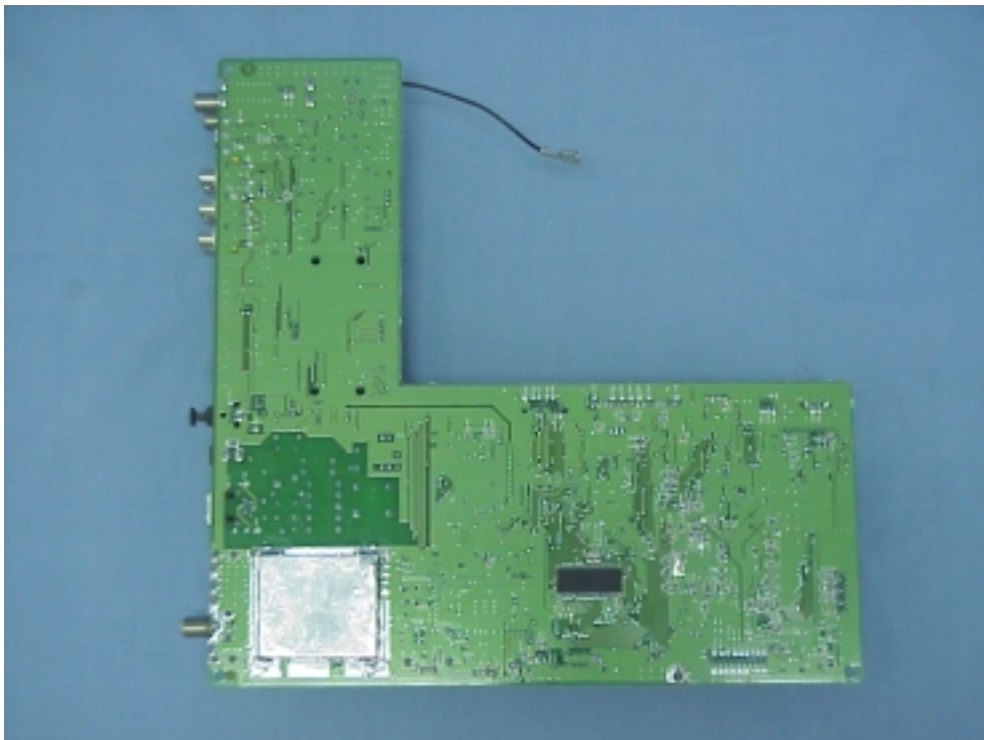

FIGURE 8
DIGITAL SATELLITE RECEIVER WITH INTEGRATED DVD PLAYER (M/N: DVD01)
MAIN BOARD WITH SHIELD (SOLDERED SIDE)

FIGURE 9
Digital Satellite Receiver With Integrated DVD Player (M/N: DVD01)
MAIN BOARD (COMPONENT SIDE)

FIGURE 10
DIGITAL SATELLITE RECEIVER WITH INTEGRATED DVD PLAYER (M/N: DVD01)
MAIN BOARD (SOLDERED SIDE)

*FIGURE 11
DIGITAL SATELLITE RECEIVER WITH INTEGRATED DVD PLAYER (M/N: DVD01)
POWER BOARD (COMPONENT SIDE)*