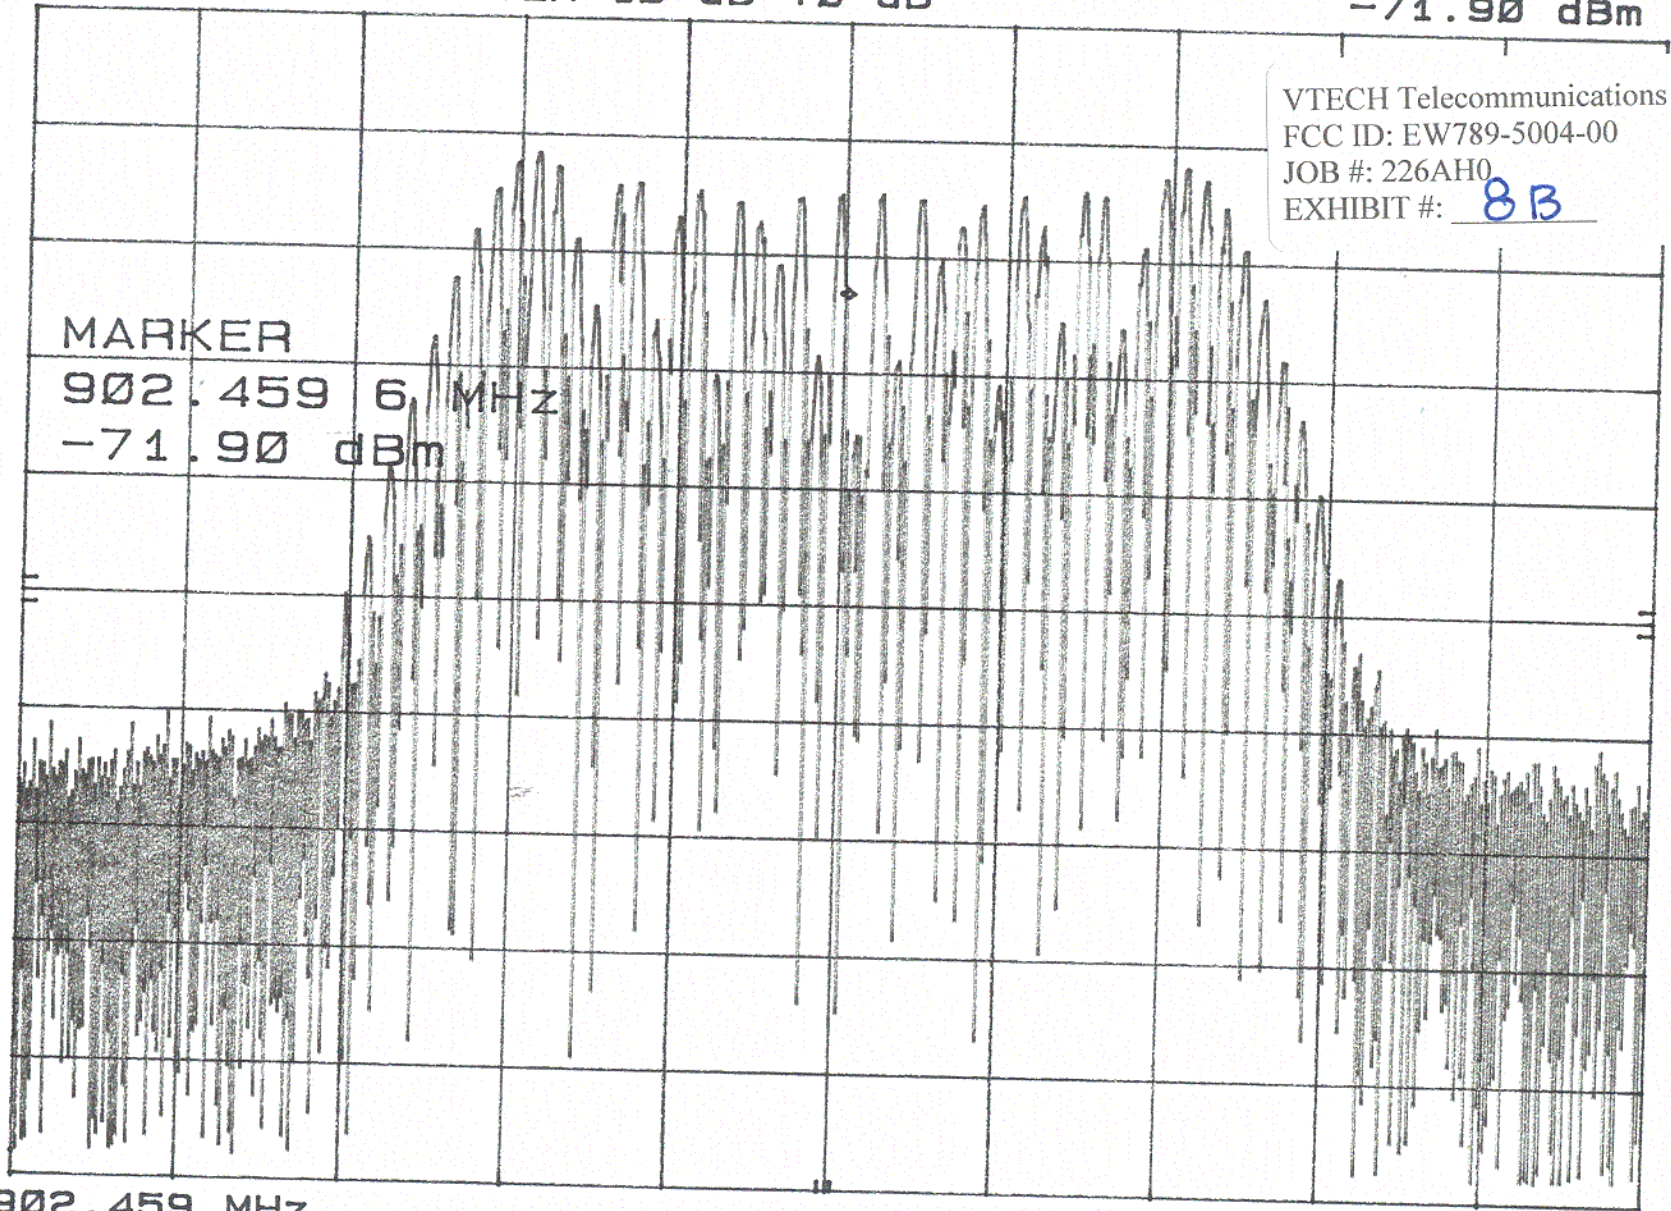

BASE - 2500 Hz TONE - INPUT @ 0 dB - LOWEST CHANNEL

hp

REF -48.7 dBm

ATTEN 10 dB +0 dB

MKR 902.459 6 MHz
-71.90 dBm

10 dB/

OFFSET
-20.0
dB

VTECH Telecommunications Ltd.
FCC ID: EW789-5004-00
JOB #: 226AH0
EXHIBIT #: 8B

MARKER

902.459 6 MHz
-71.90 dBm

CENTER 902.459 MHz

RES BW 1 kHz (i)

VBW 100 kHz

SPAN 200 kHz
SWP 4.00 sec