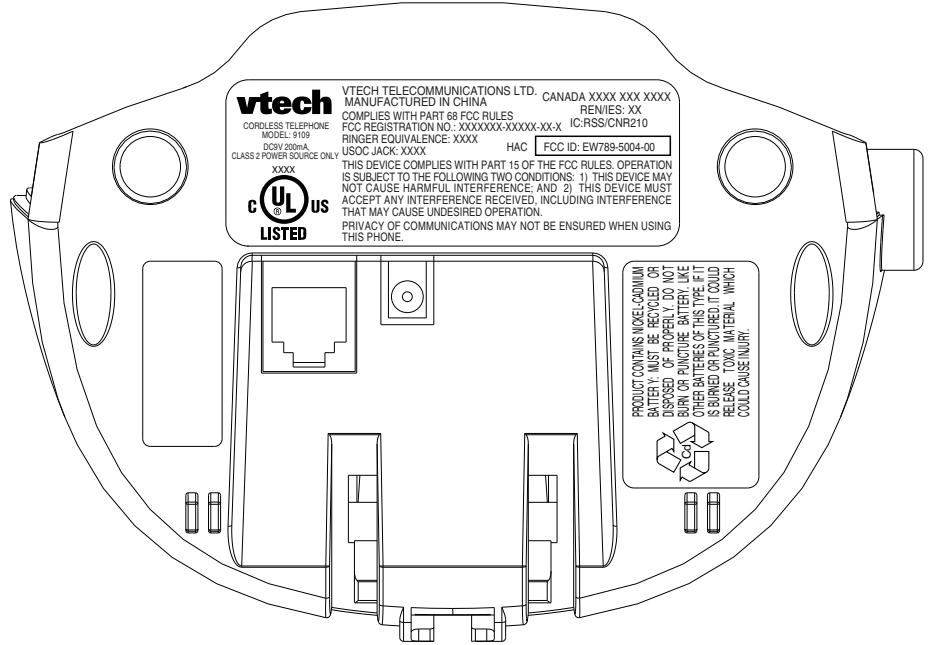

9109 HANDSET FRONT VIEW

9109 BASE-UNIT REAR VIEW

VT9109 HANDSET TOP VIEW (COMMON TO ALL COLOUR)

VT 9109 HANDSET FRONT VIEW

VT 9109 BASE-UNIT REAR VIEW