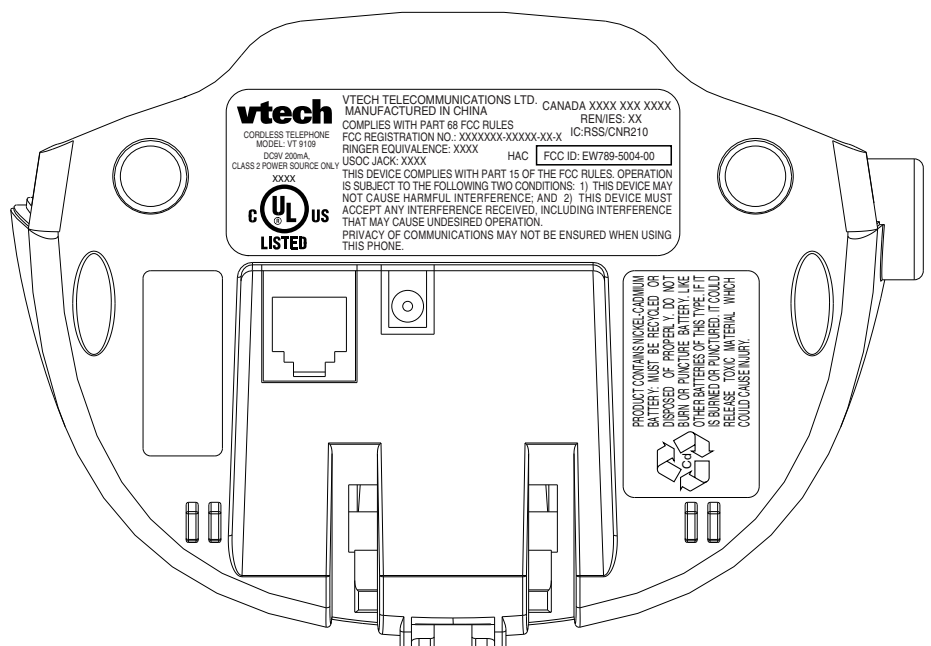

9109 HANDSET FRONT VIEW

9109 BASE-UNIT REAR VIEW

VT9109 HANDSET TOP VIEW (COMMON TO ALL COLOUR)

VT 9109 HANDSET FRONT VIEW

VT 9109 BASE-UNIT REAR VIEW