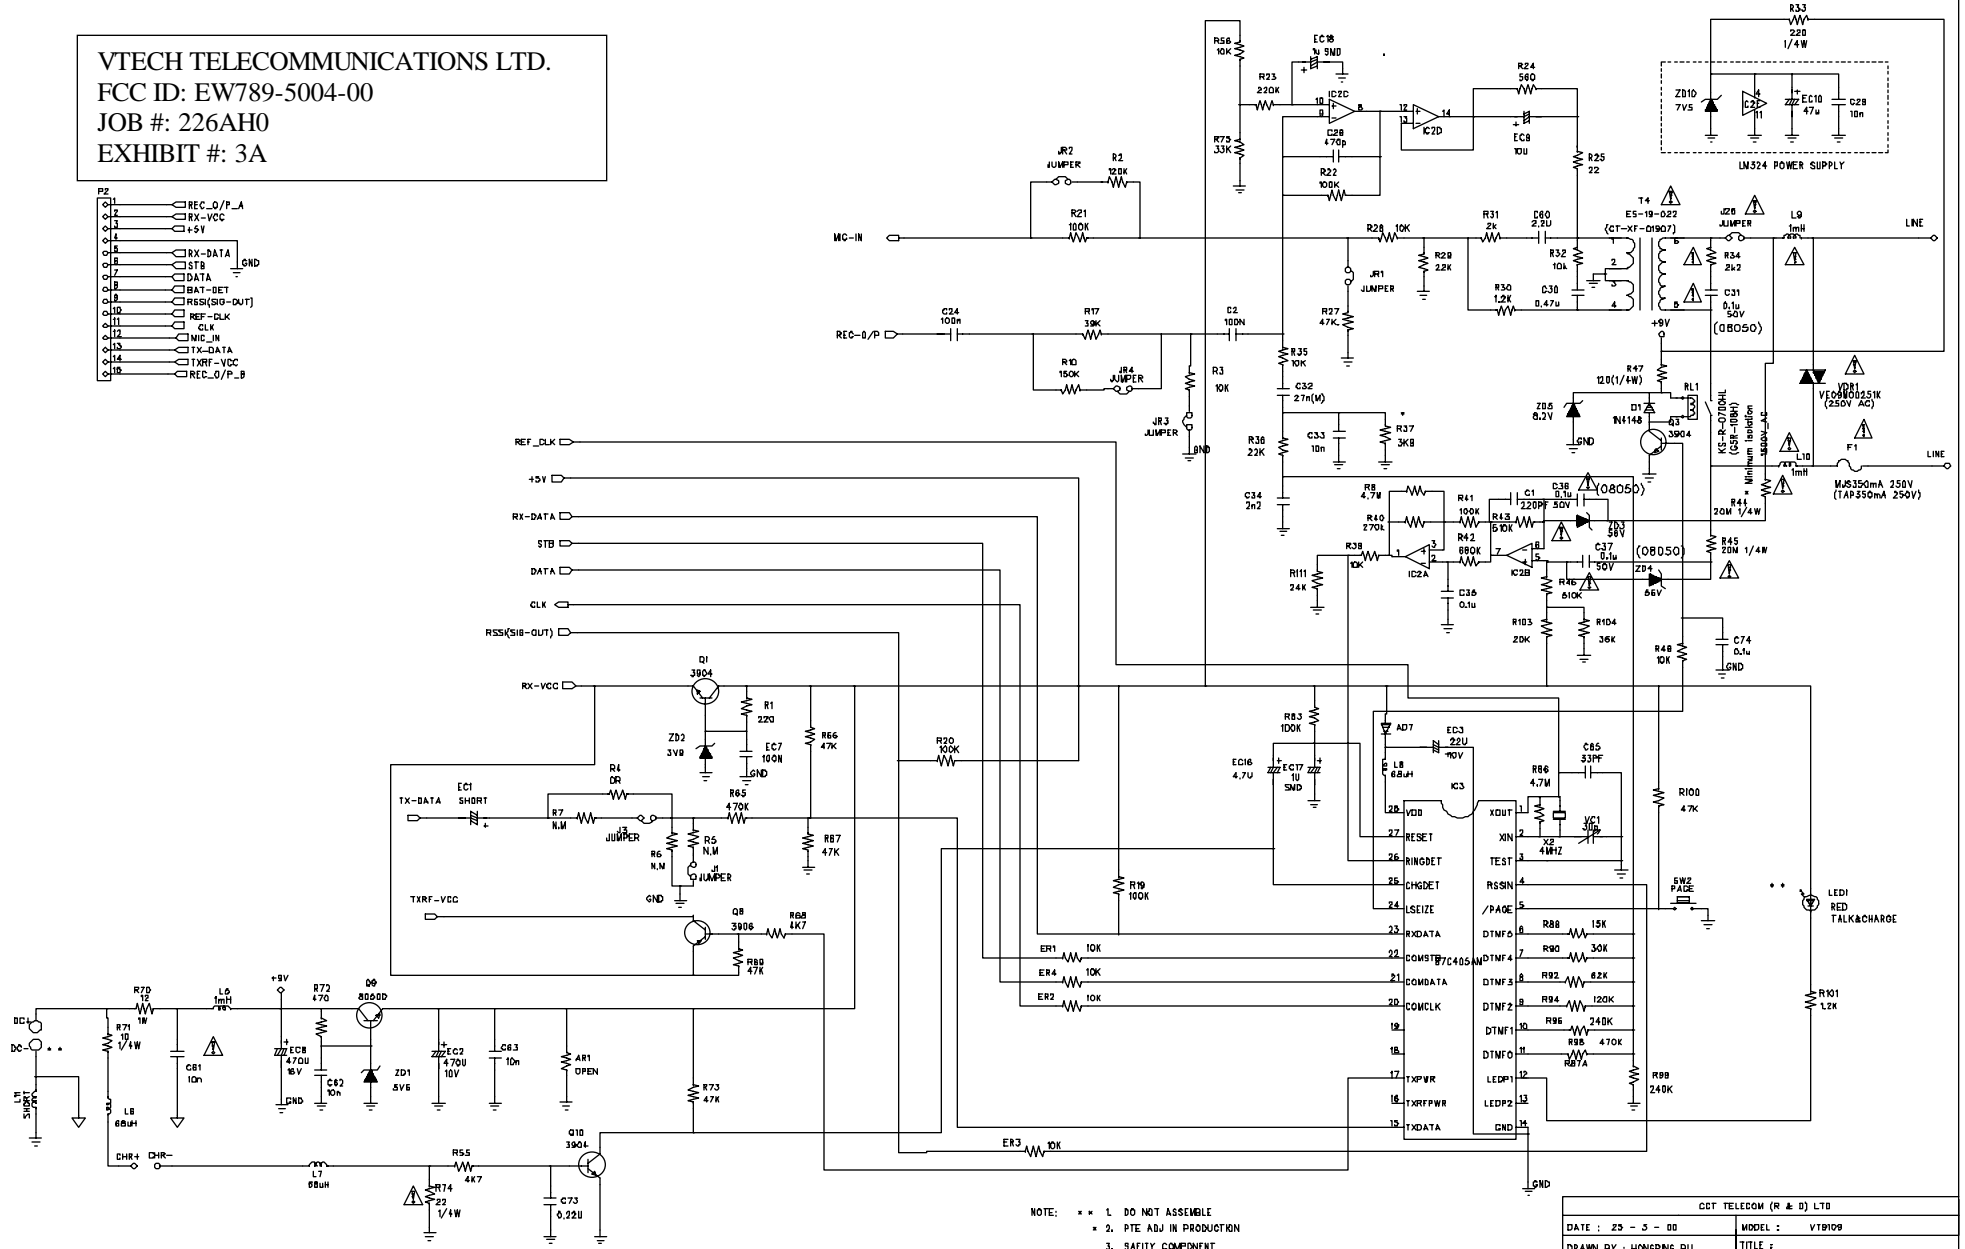

VTECH TELECOMMUNICATIONS LTD.
 FCC ID: EW789-5004-00
 JOB #: 226AH0
 EXHIBIT #: 3A

- P2
- 1 REC_O/P_A
 - 2 RX-VCC
 - 3 +5V
 - 4
 - 5 RX-DATA
 - 6 DATA
 - 7 STB
 - 8
 - 9 BAT-BET
 - 10 RSSI(SIG-OUT)
 - 11 REF-DLK
 - 12 CLK
 - 13 MIC_IN
 - 14 TX-DATA
 - 15 TXRF-VCC
 - 16 REC_O/P_B

NOTE: * = 1. DO NOT ASSEMBLE
 * = 2. PTE ADJ IN PRODUCTION
 * = 3. SAFETY COMPONENT

CCT TELECOM (R & D) LTD		
DATE : 25 - 3 - 00	MODEL : VT9109	
DRAWN BY : HONGPING PU	TITLE : 40 CHANNEL CORDLESS PHONE BASE UNIT SCH	
CHECKED BY : JIN CHAN		
APPROVED BY : RAYMOND LAW	SIZE: A1	FILE NAME:
DRAWING NO: 585	REV: 0A	SHEET : 2 OF 4