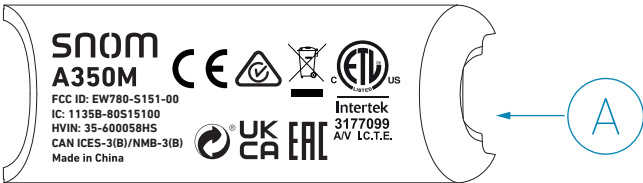

DATE:NOV 10, 2023

- 1. Material: white ART paper
- 2. Printing color: silkscreen white
 - The green color content must be pre-printed in the label factory.
 - The pink color content must be printed on the assembly line.
- 3. Tolerance: ±0.2mm
- 4. Print content:
 - A. Revision number

- 7. Attach onto the top of the box
- 8. Do not rip off the label and never re-use it!

Label location