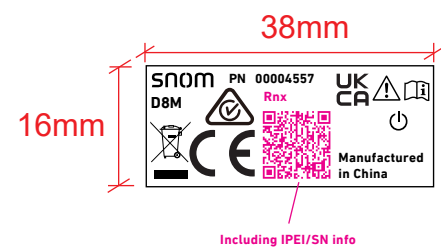

D8M EU

8.9*8.9mm

D8M US

9.85*9.85mm

RnX from SNOM with PO