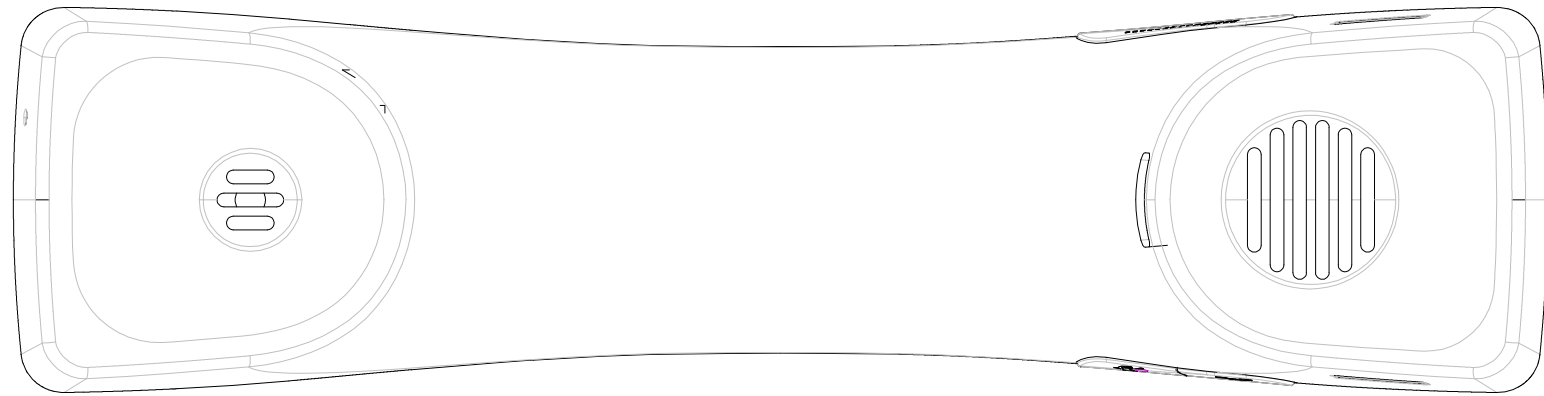

D8M EU

8.9*8.9mm

D8M US

9.85*9.85mm

RnX from SNOM with PO