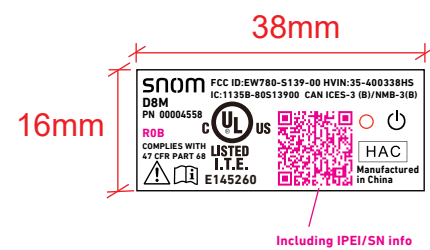

D8M EU

8.9*8.9mm

D8M US

9.85*9.85mm

RnX from SNOM with PO