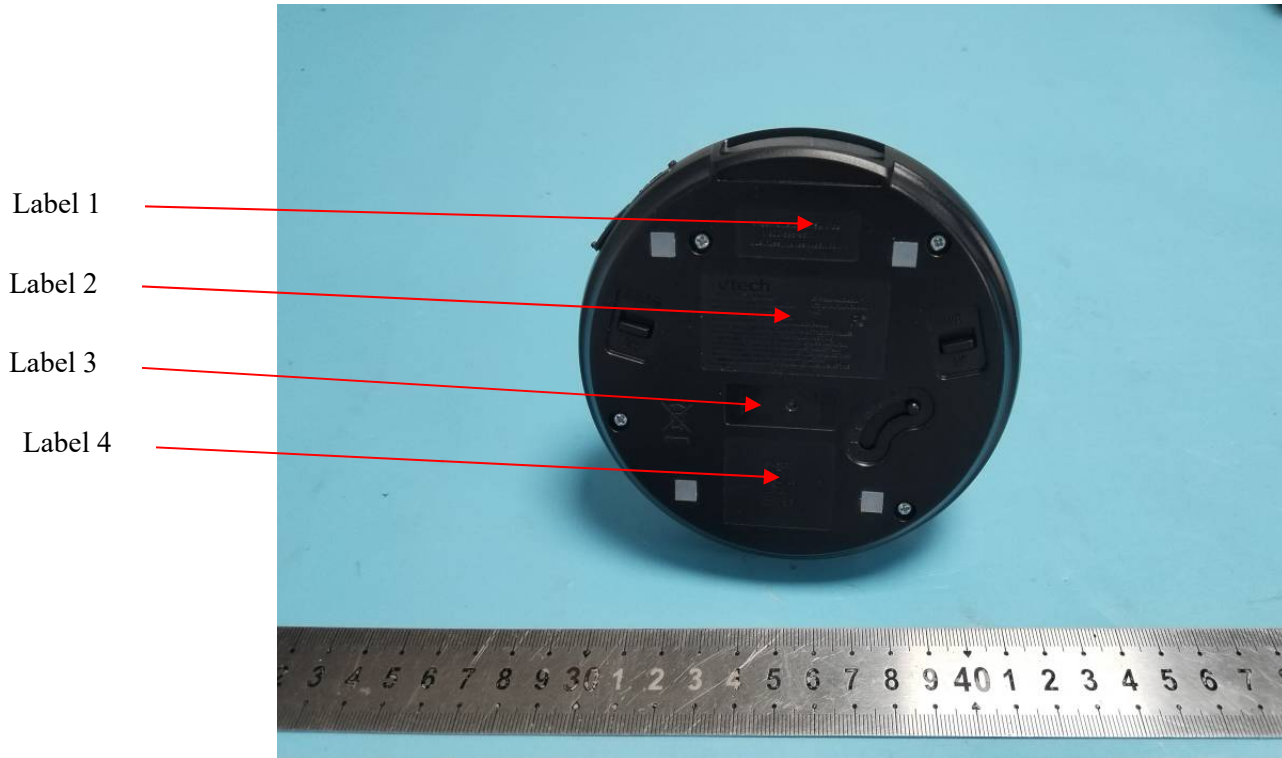

Model: VH6210 BS

FCC ID Label

Label 1

Label 2

Label 3

Label 4

FCC ID Label Location Information

The label shown shall be permanently affixed at a conspicuous location on the device and be readily visible to the user at the time purchase (Labeling requirements per 2.925)

Model: A170

FCC ID Label

Label 1

Label 2

Label 3

FCC ID Label Location Information

The label shown shall be permanently affixed at a conspicuous location on the device and be readily visible to the user at the time purchase (Labeling requirements per 2.925)