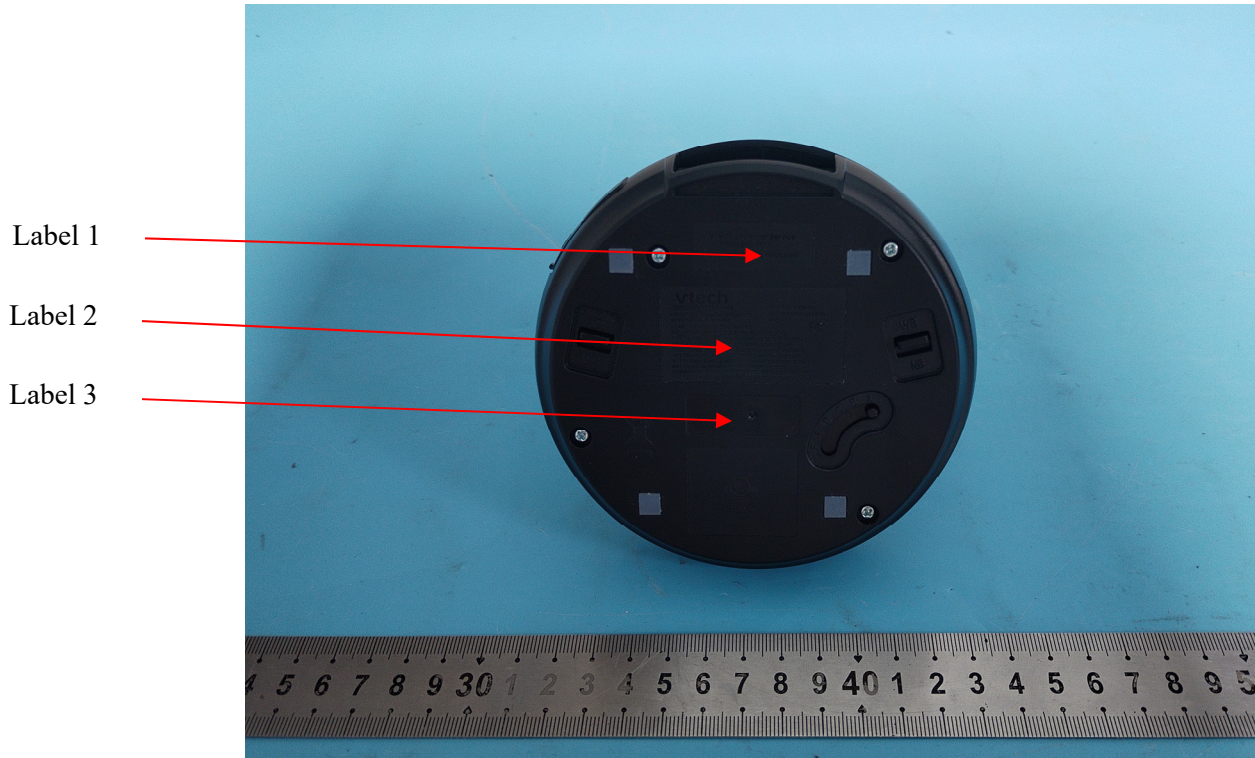

Model: VH6210 BS

FCC ID Label

Label 1

Label 2

Label 3

Label 4

FCC ID Label Location Information

The label shown shall be permanently affixed at a conspicuous location on the device and be readily visible to the user at the time purchase (Labeling requirements per 2.925)

Model: A170

FCC ID Label

Label 1

Label 2

Label 3

FCC ID Label Location Information

The label shown shall be permanently affixed at a conspicuous location on the device and be readily visible to the user at the time purchase (Labeling requirements per 2.925)