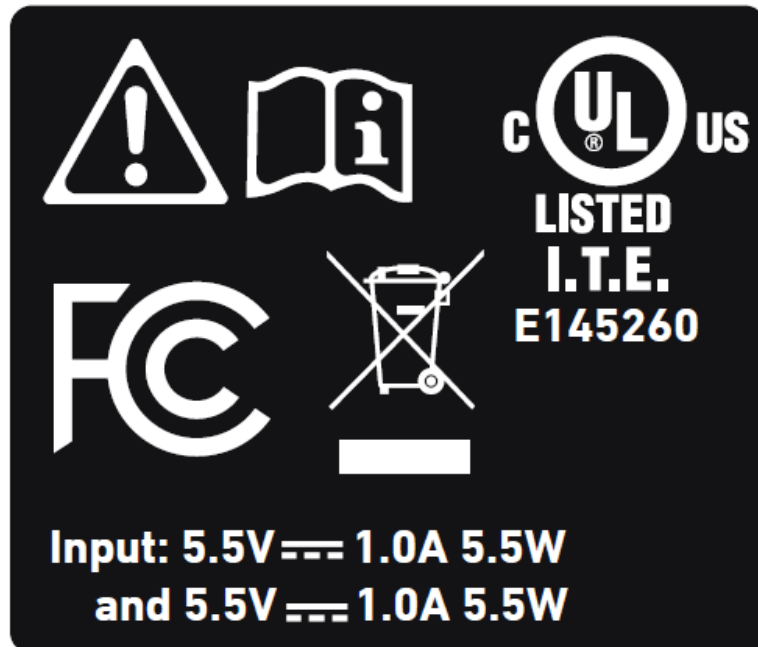

Model: VH6210 BS

FCC ID Label

Label 1

Label 2

Label 3

Label 4

FCC ID Label Location Information

The label shown shall be permanently affixed at a conspicuous location on the device and be readily visible to the user at the time purchase (Labeling requirements per 2.925)

Model: A170

FCC ID Label

Label 1

Label 2

Label 3

FCC ID Label Location Information

The label shown shall be permanently affixed at a conspicuous location on the device and be readily visible to the user at the time purchase (Labeling requirements per 2.925)