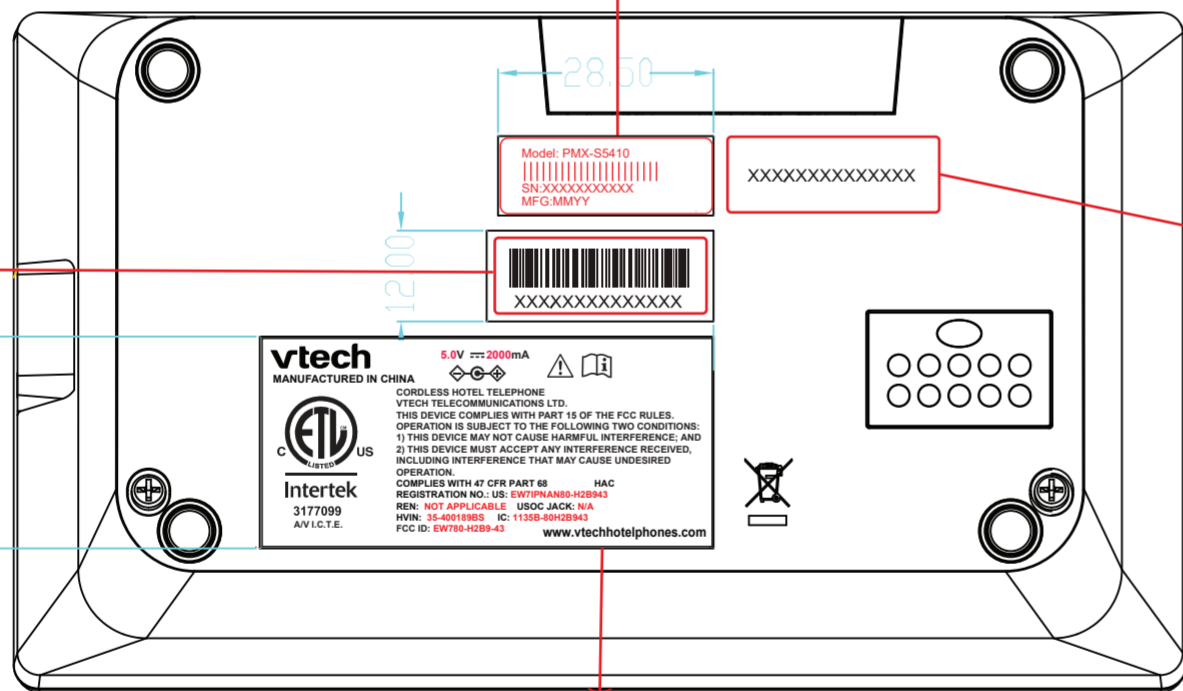

# BS

SN Label  
Size: 28X10mm

MAC Label  
Size: 28X10mm

S/W version label  
Size: 28X10mm

UNIT label  
59.5 x27.5mm