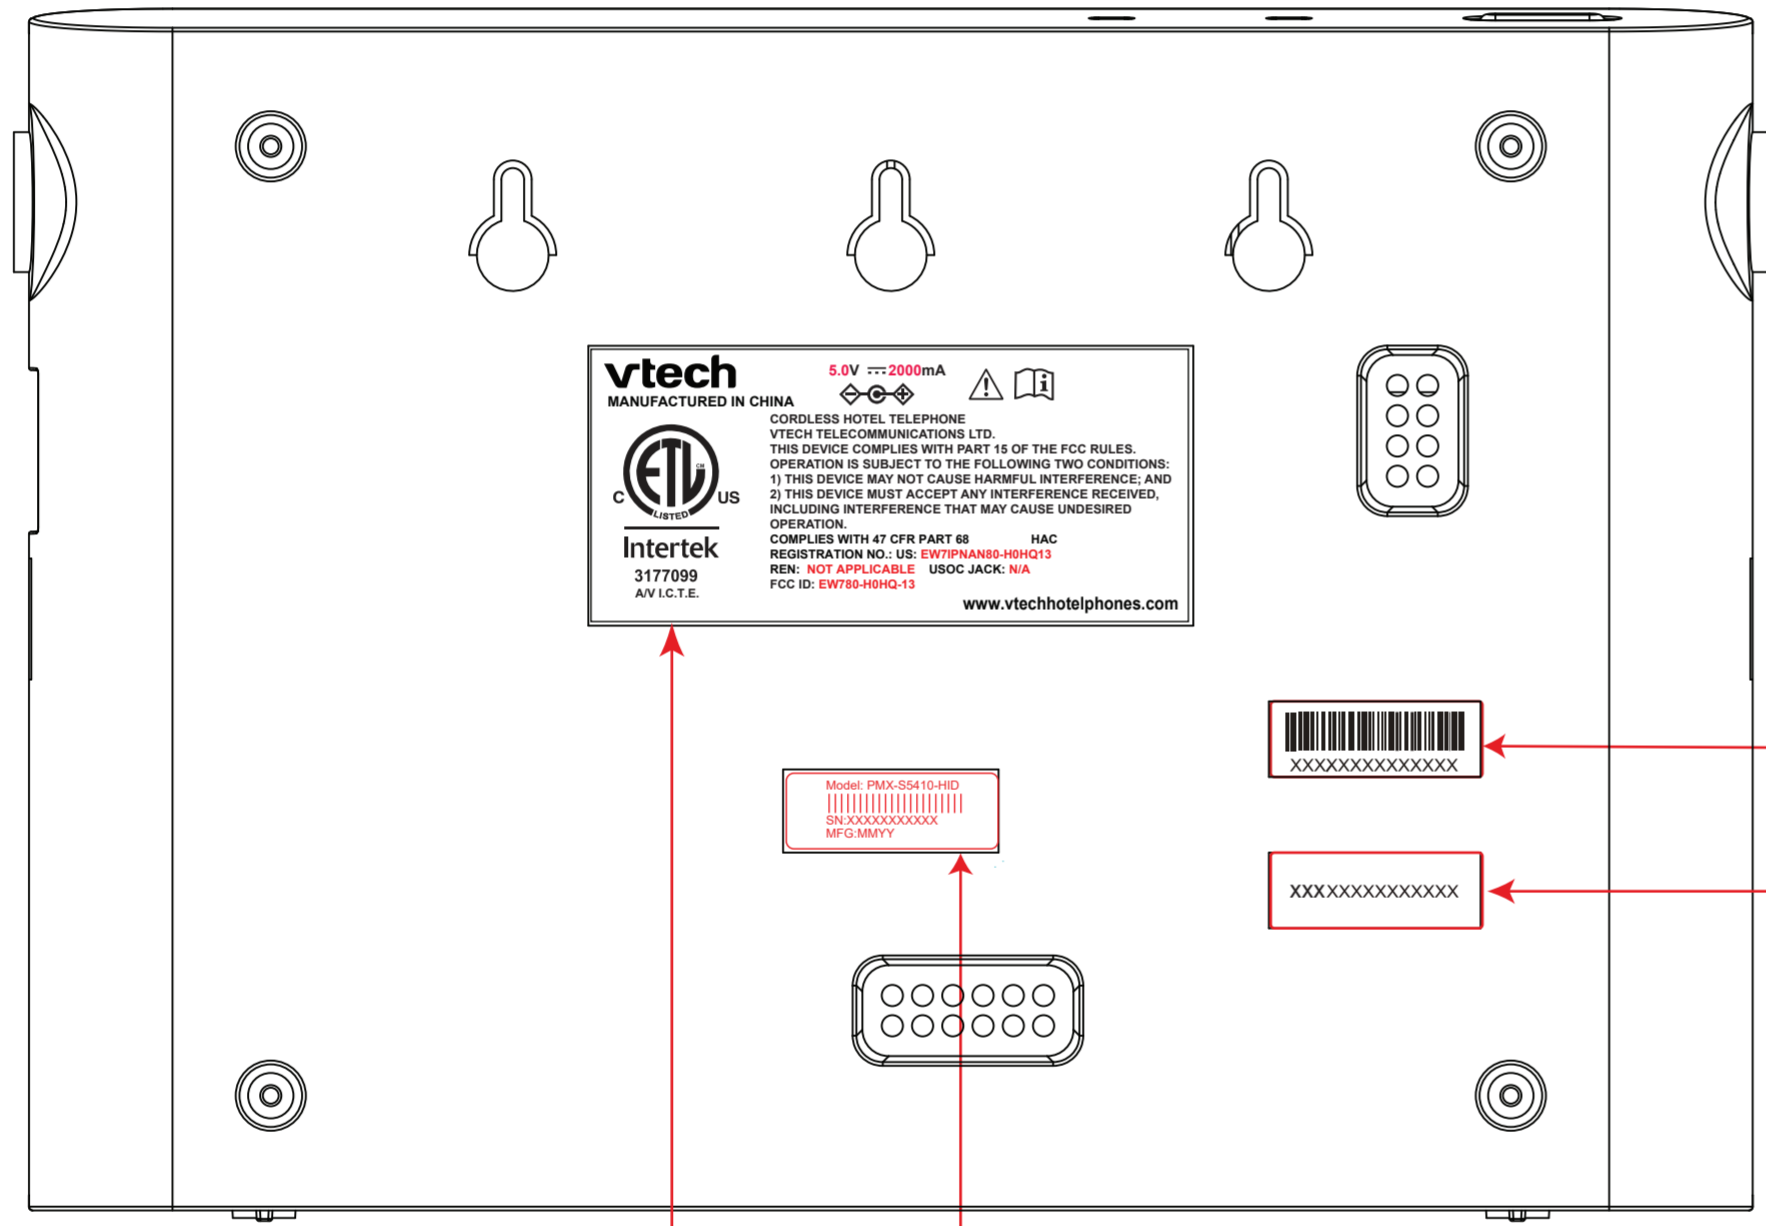

BS

UNIT label
79 x36mm

SN Label
Size: 28X10mm

MAC Label
Size: 28X10mm

S/W version label
Size: 28X10mm