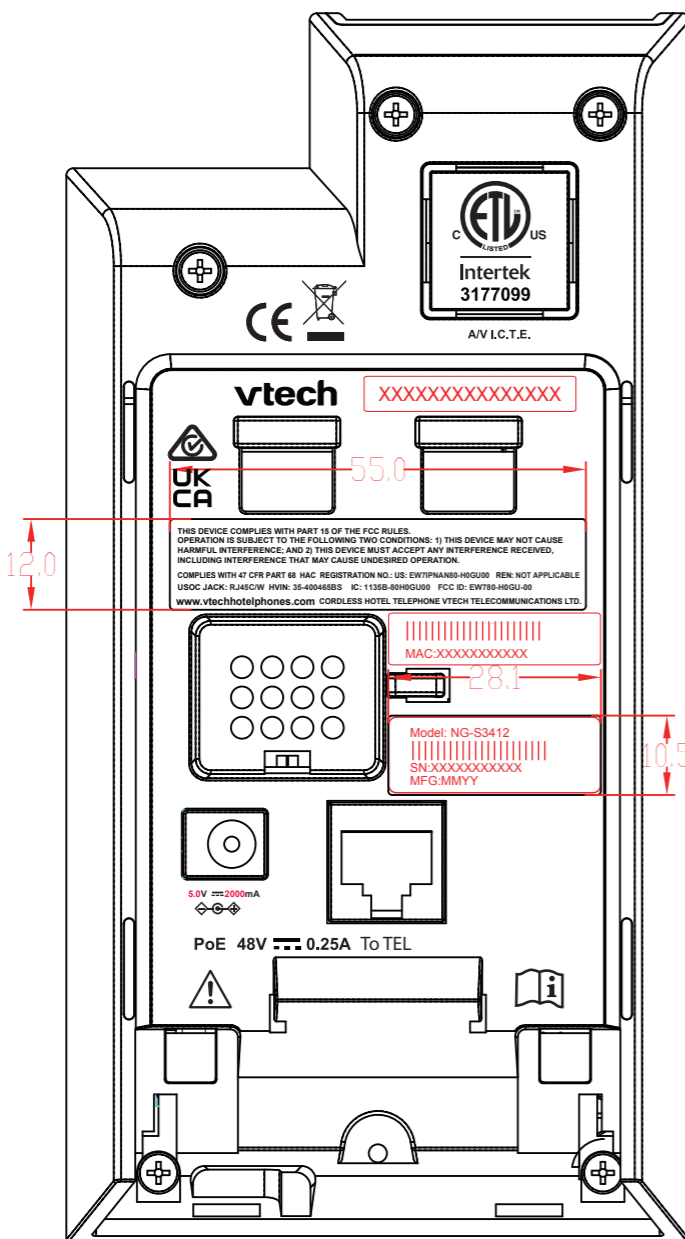

# NG-S3412 US type approval

## Base

MAC label  
size:28X10mm

XXXXXXXXXXXX

SW version label  
size:28X5mm

MAC address label  
size:28X7mm

SN LABEL: 28\*10 MM