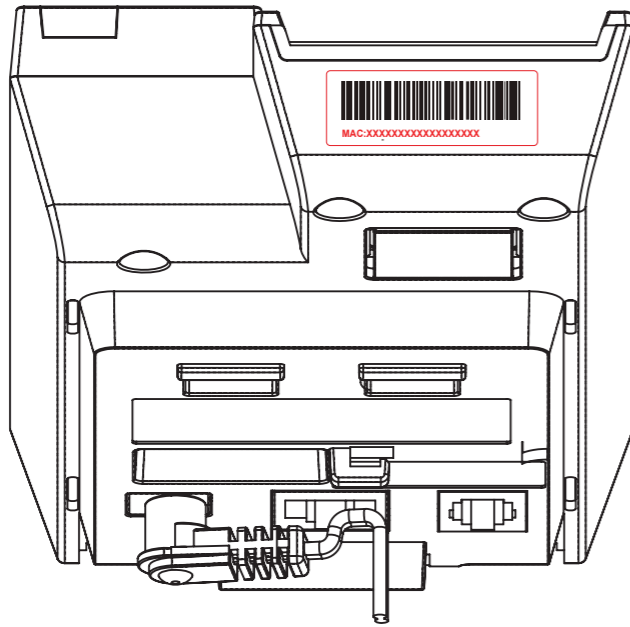

# NG-S3412 US type approval

## Base

MAC label  
size:28X10mm

XXXXXXXXXXXX

SW version label  
size:28X5mm

MAC address label  
size:28X7mm

SN LABEL: 28\*10 MM