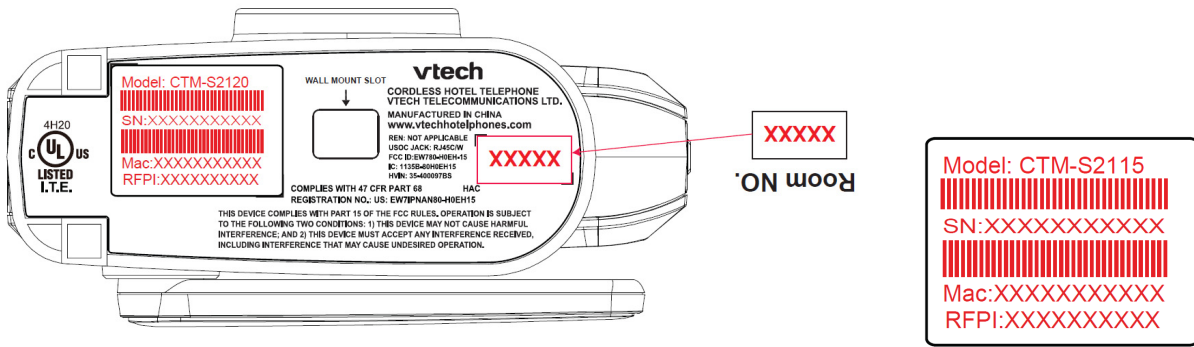

EXHIBIT A - FCC ID LABEL AND LOCATION

FCC ID Label

Label 1

Label 2

FCC ID Label Location Information

The label shown shall be permanently affixed at a conspicuous location on the device and be readily visible to the user at the time purchase (Labeling requirements per 2.925)