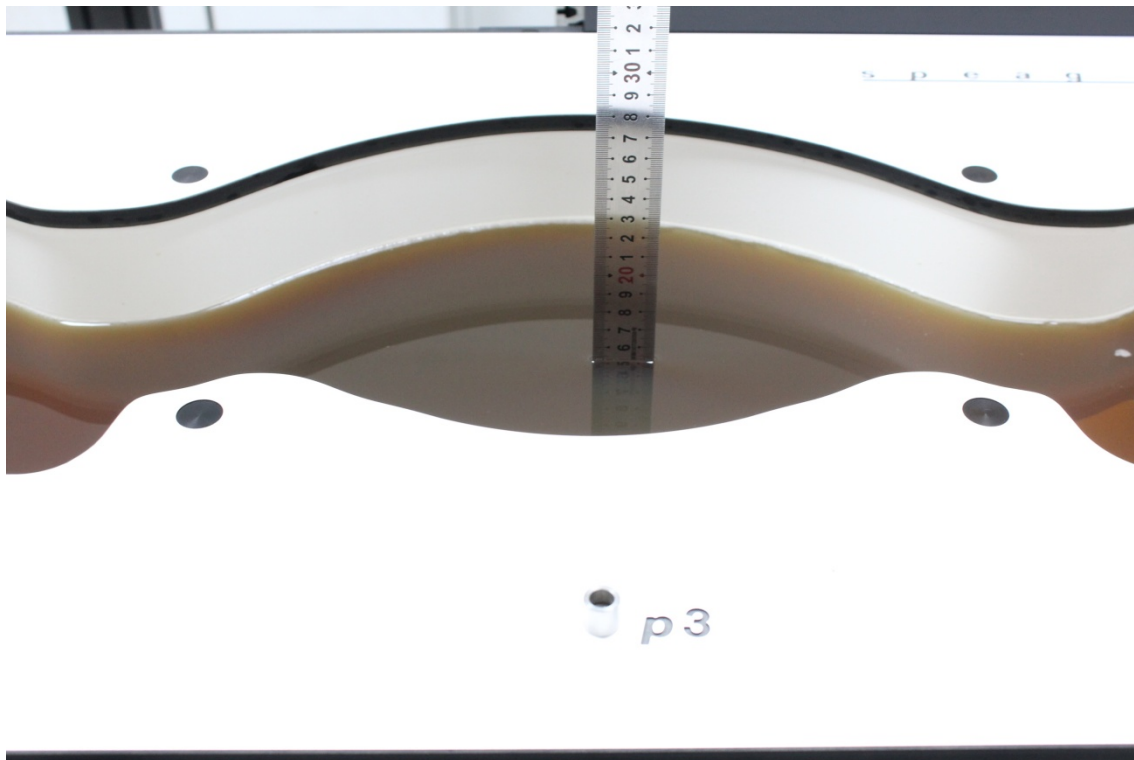

APPENDIX B EUT TEST POSITION PHOTOS

Liquid depth $\geq 15\text{cm}$

- Phantom: SAM-Twin V8.0 P1aP2a; Type: QD 000 P41 AA ; Serial: 1962

Body Back Setup Photo (0mm)

Head Left Cheek Setup Photo

Head Left Tilt Setup Photo

Head Right Cheek Setup Photo

Head Right Tilt Setup Photo