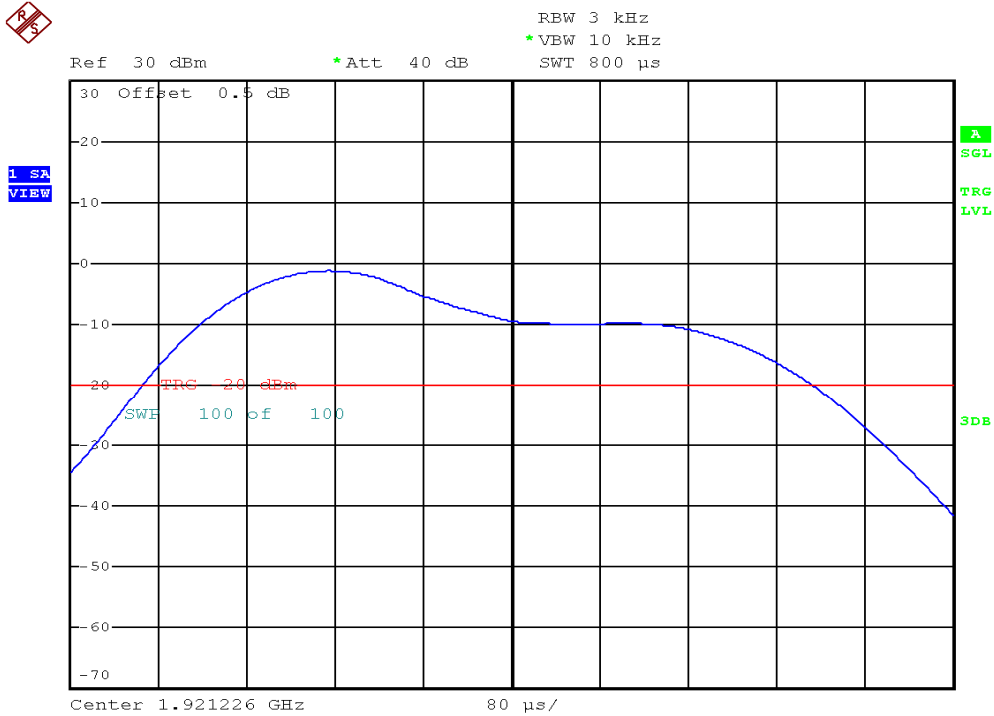

## Power Spectral Density Plots

### Corded Deskset, Lowest channel, Traffic carrier