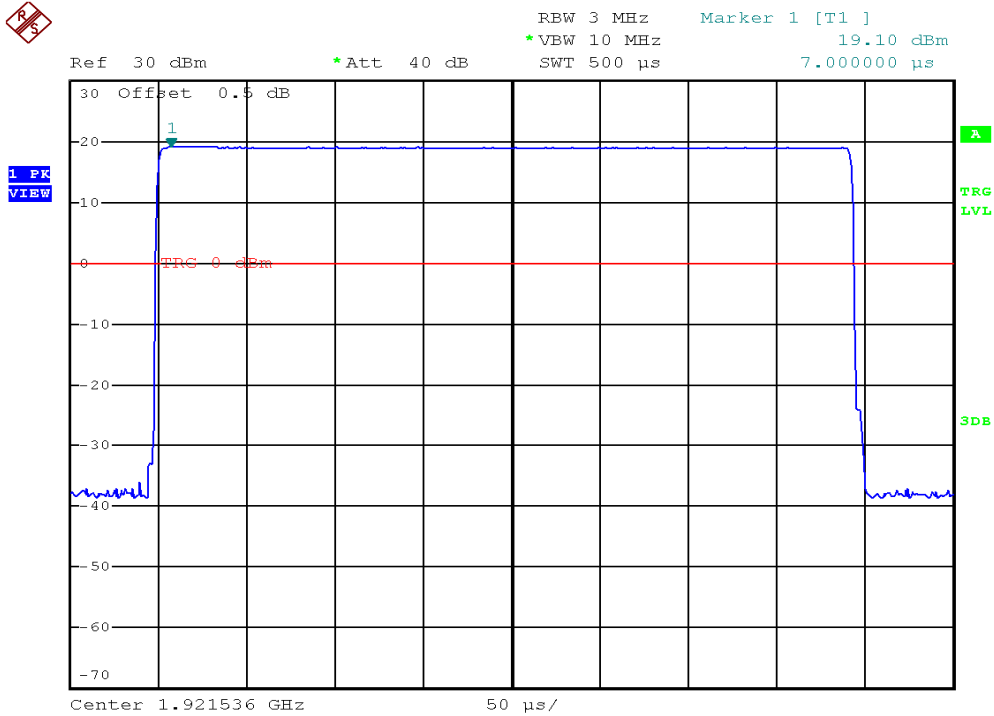

## Peak Transmit Power Plots

### Corded Deskset, Lowest channel, Traffic carrier