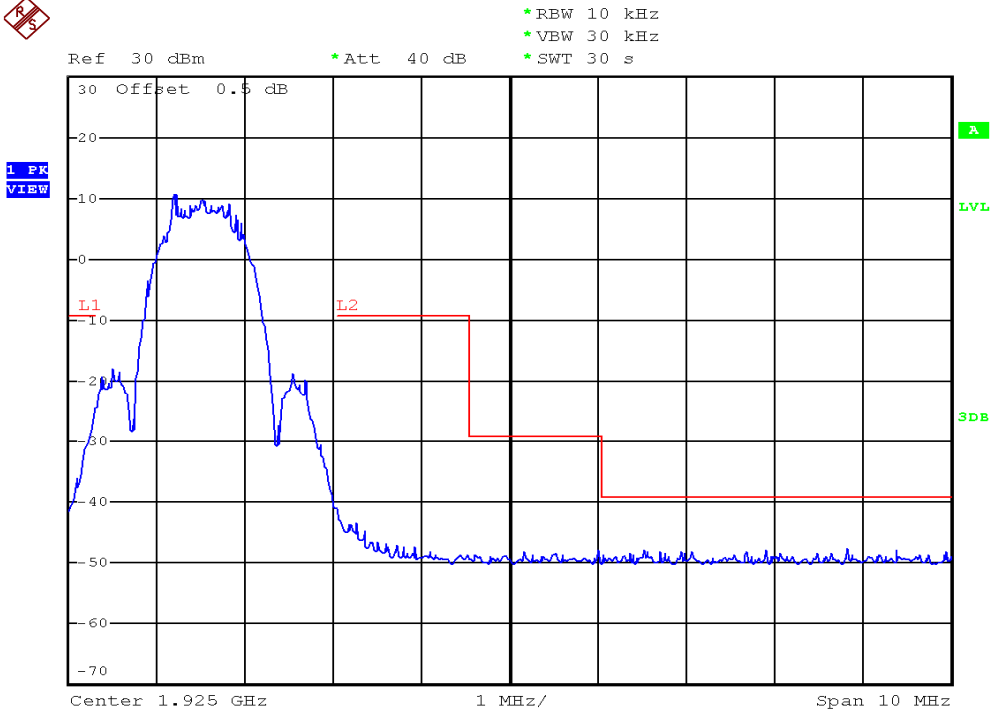

INTERTEK TESTING SERVICES

Unwanted Emission Inside The Sub-Band Plots

Corded Deskset, Lowest channel, Traffic carrier

Corded Deskset, Lowest channel, Dummy carrier