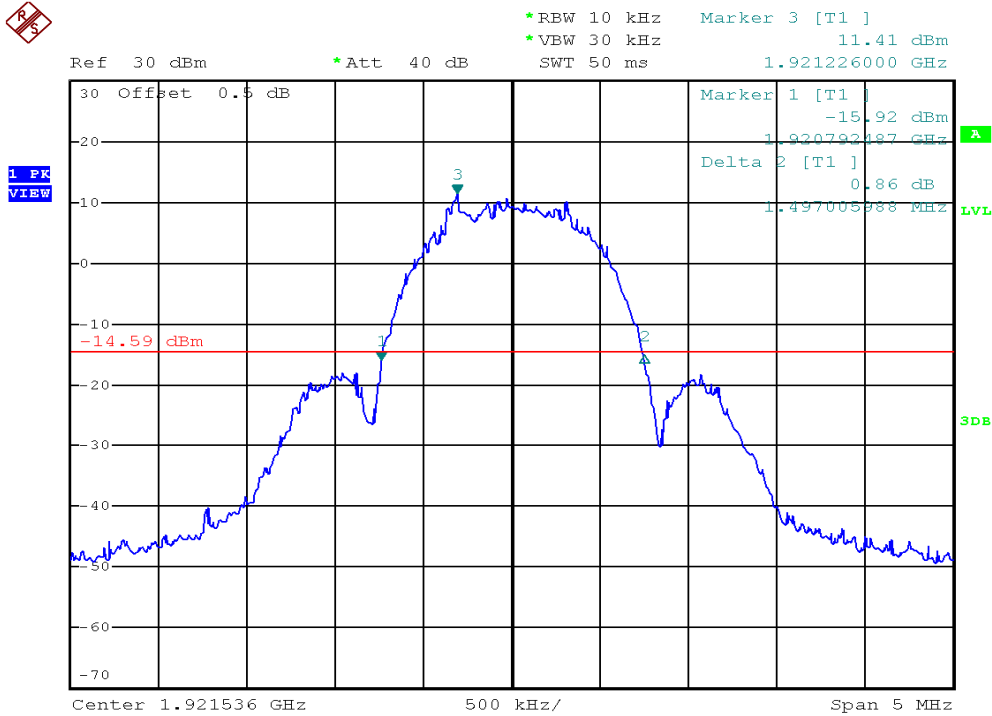

INTERTEK TESTING SERVICES

26dB Emission Bandwidth Plots

Corded Deskset, Lowest channel, Traffic carrier

Corded Deskset, Highest channel, Traffic carrier