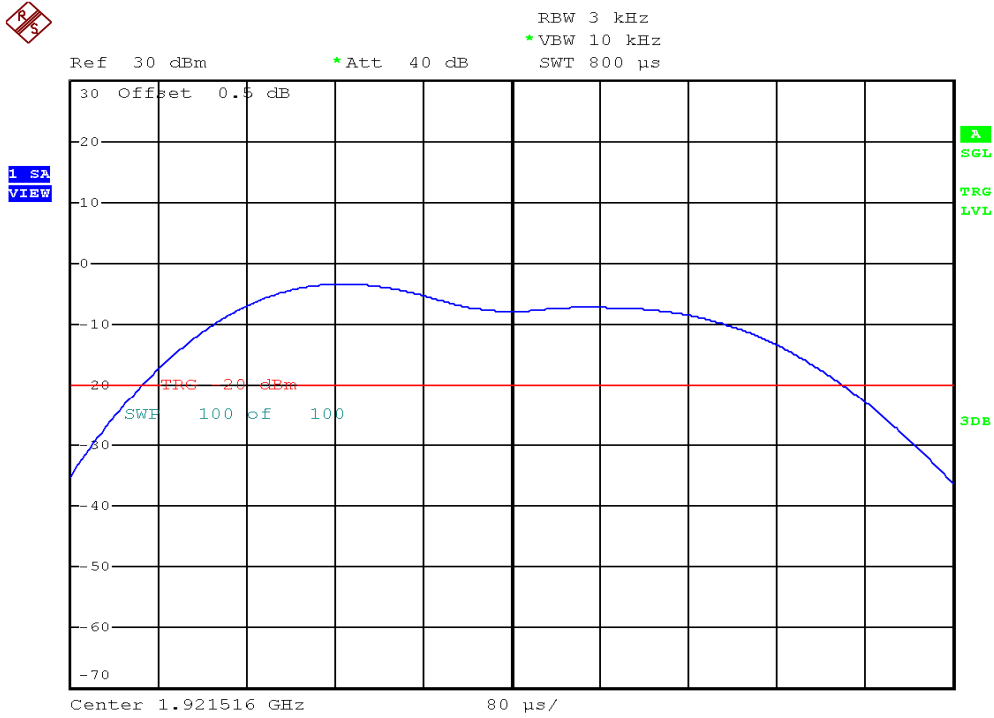

INTERTEK TESTING SERVICES

Power Spectral Density Plots

Base unit, Lowest channel, Traffic carrier

Base unit, Highest channel, Traffic carrier