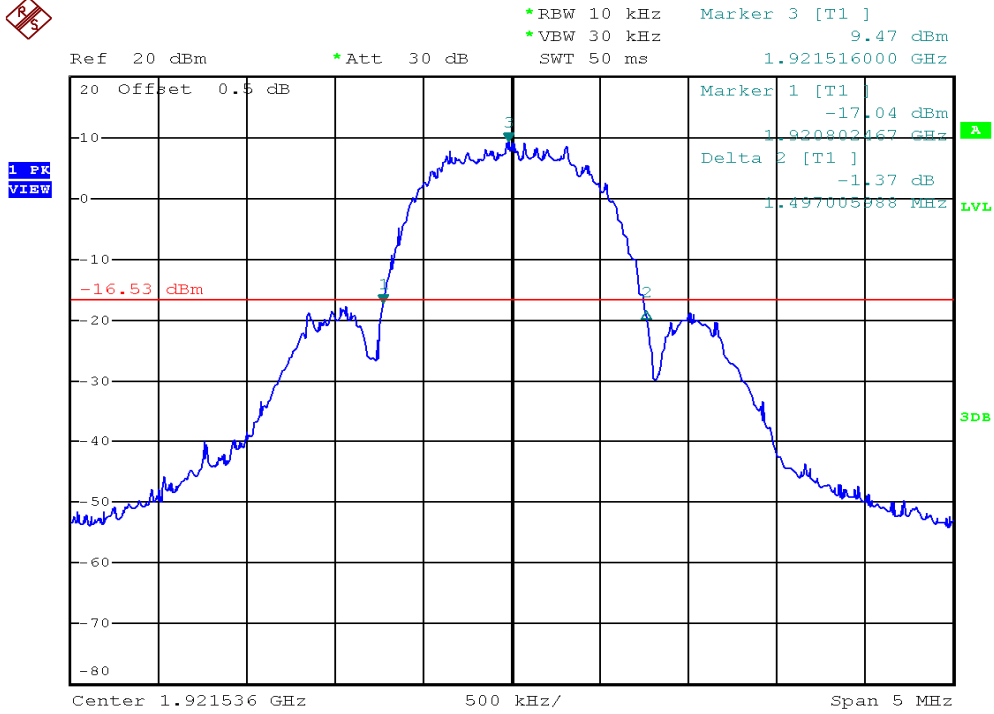

INTERTEK TESTING SERVICES

26dB Emission Bandwidth Plots

Base unit, Lowest channel, Traffic carrier

Base unit, Highest channel, Traffic carrier