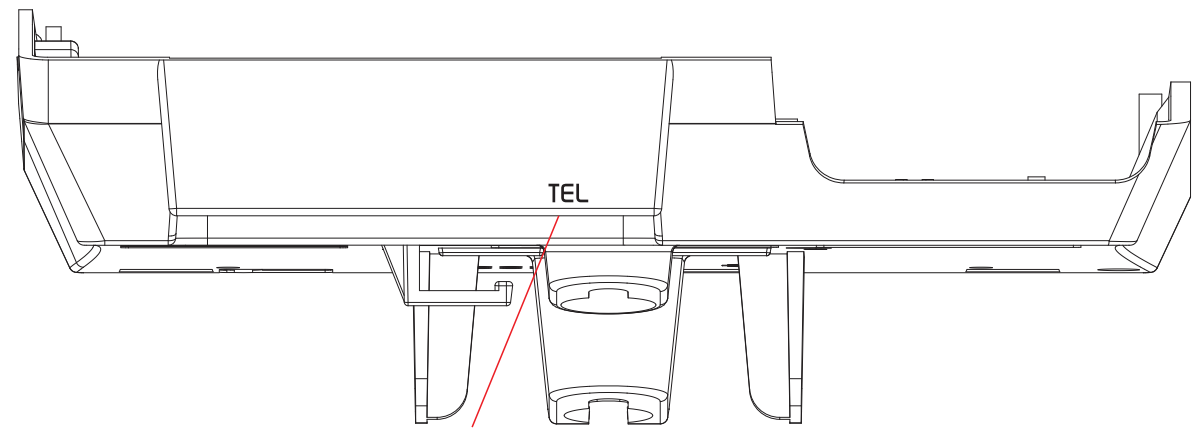

# CTM-A2510

Embossed 0.3mm

Info label

Text : Recessed 0.3mm  
High Gloss

CTM-A2510

LABEL  
SIZE: 48.5 x 22.5mm  
Material: UL APPROVED PET