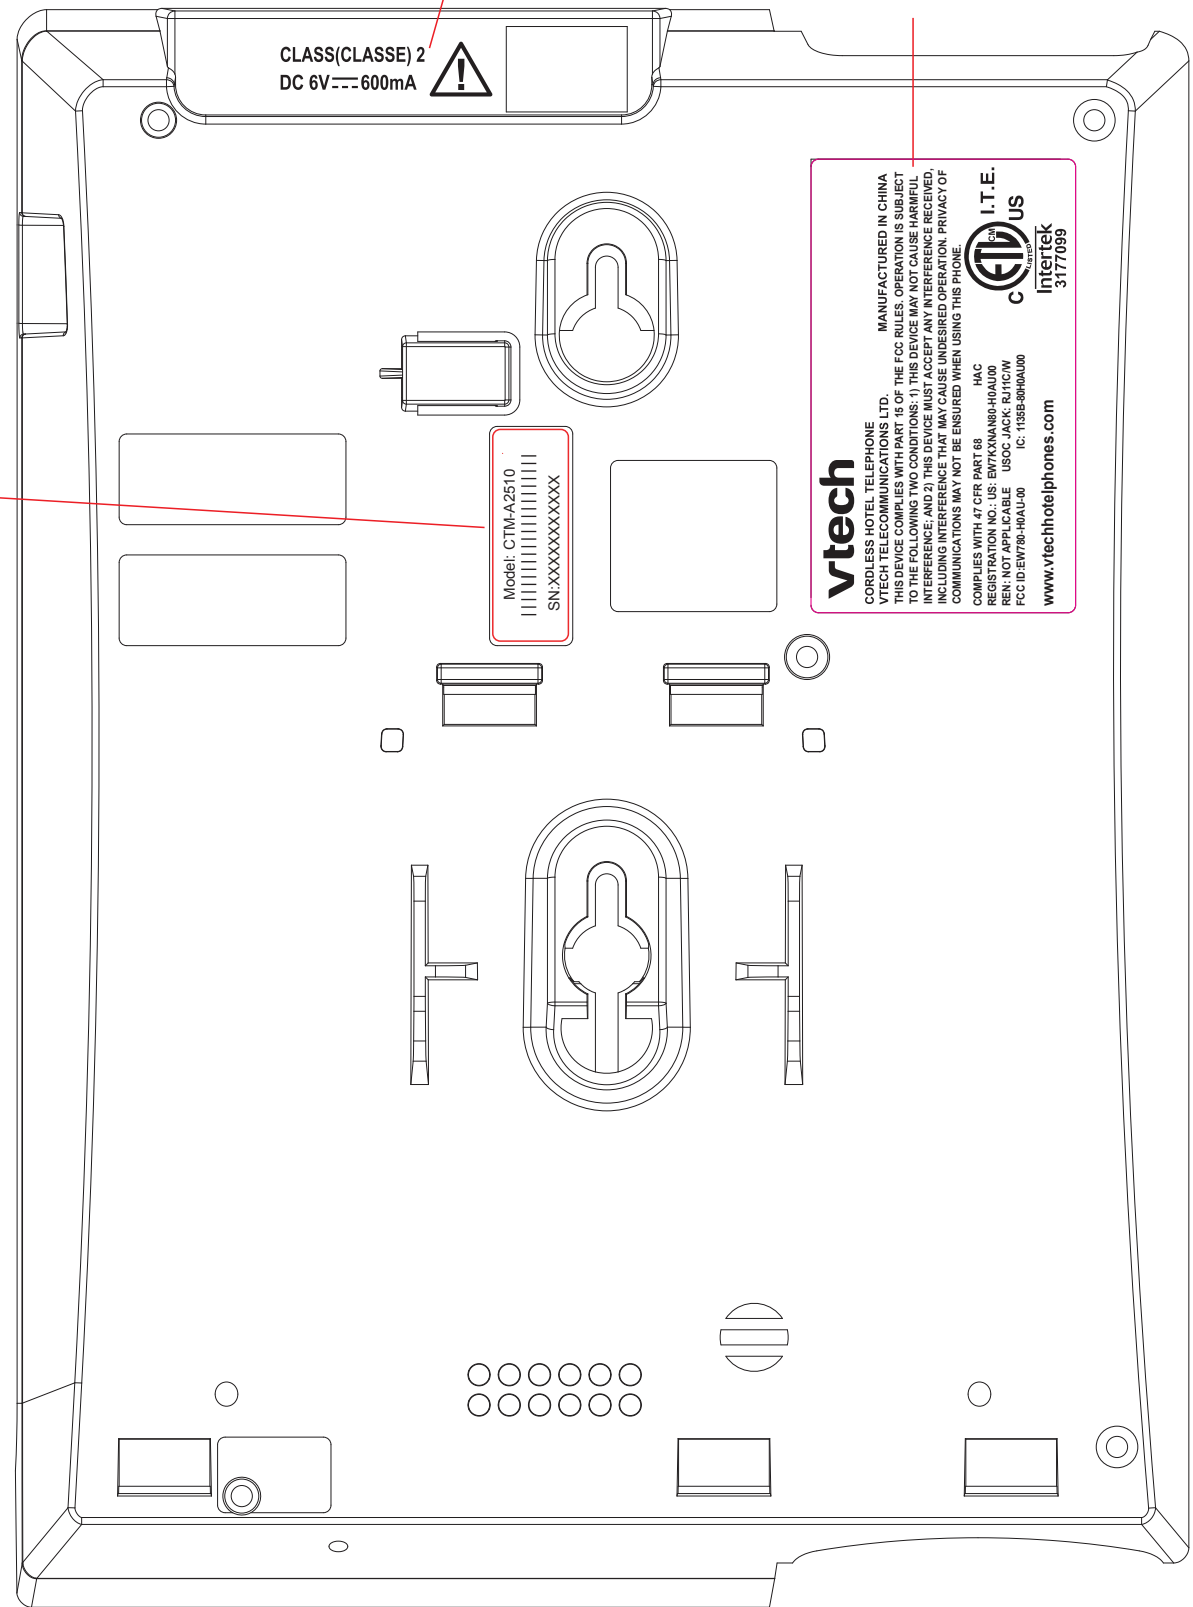

# CTM-A2510

Embossed 0.3mm

Info label

Text : Recessed 0.3mm  
High Gloss

CTM-A2510

LABEL  
SIZE: 48.5 x 22.5mm  
Material: UL APPROVED PET