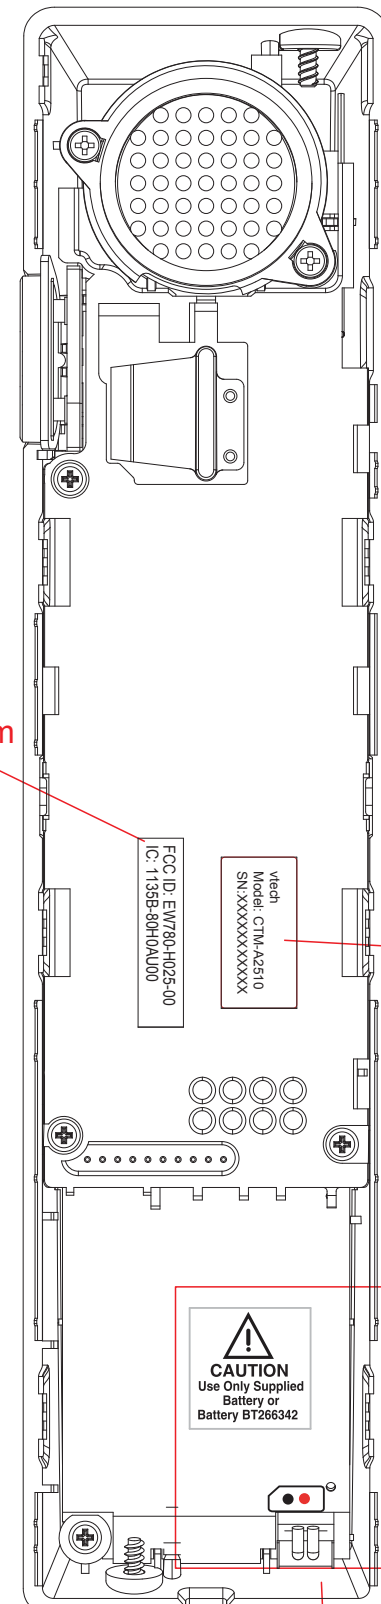

# CTM-A2510

Embossed 0.3mm

Info label

Text : Recessed 0.3mm  
High Gloss

CTM-A2510

LABEL  
SIZE: 48.5 x 22.5mm  
Material: UL APPROVED PET