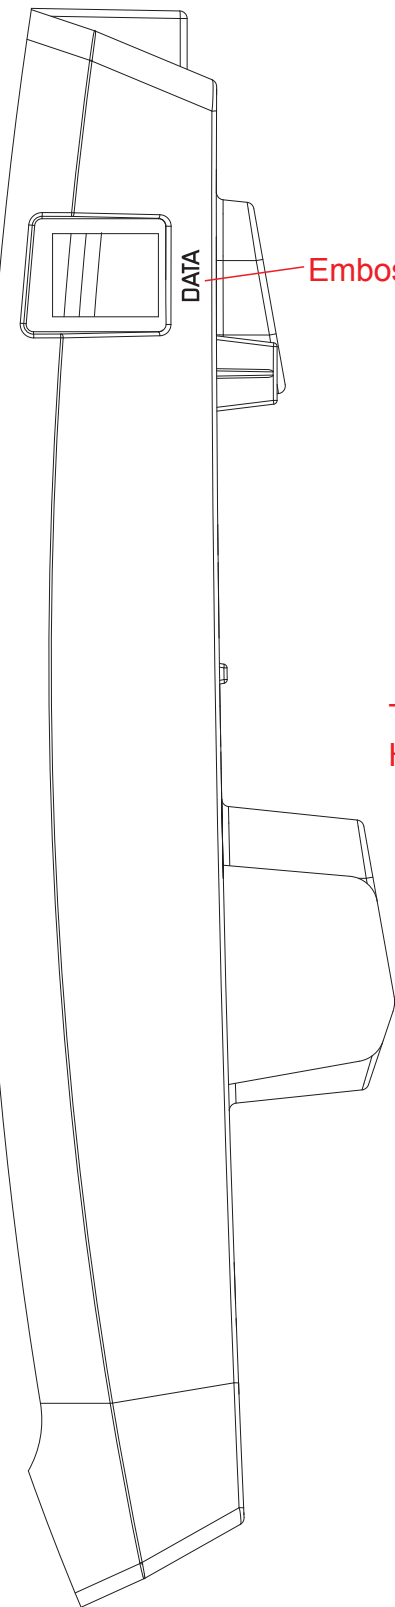

# CTM-A2510

Embossed 0.3mm

Info label

Text : Recessed 0.3mm  
High Gloss

CTM-A2510

LABEL  
SIZE: 48.5 x 22.5mm  
Material: UL APPROVED PET