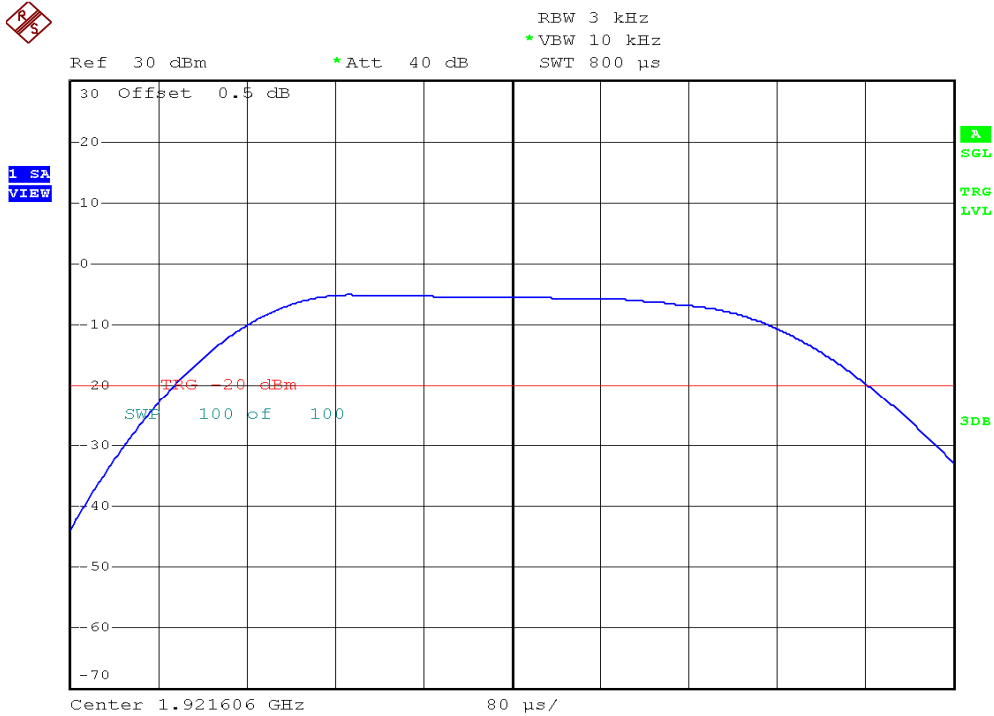

INTERTEK TESTING SERVICES

Power Spectral Density Plots

Base unit, Lowest channel, Traffic carrier

Base unit, Highest channel, Traffic carrier

INTERTEK TESTING SERVICES

Power Spectral Density Plots

Base unit, Lowest channel, Dummy carrier

Base unit, Highest channel, Dummy carrier

INTERTEK TESTING SERVICES

Power Spectral Density Plots

Handset unit, Lowest channel, Traffic carrier

Handset unit, Highest channel, Traffic carrier