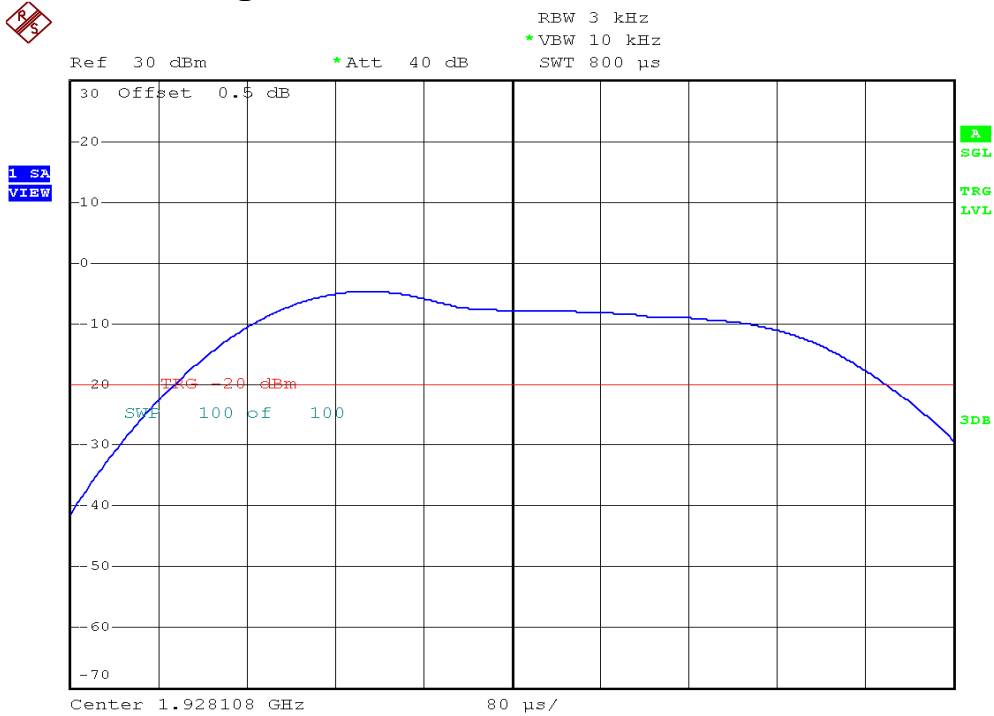

INTERTEK TESTING SERVICES

Power Spectral Density Plots

Base unit, Lowest channel, Traffic carrier

Base unit, Highest channel, Traffic carrier

INTERTEK TESTING SERVICES

Power Spectral Density Plots

Base unit, Lowest channel, Dummy carrier

Base unit, Highest channel, Dummy carrier

INTERTEK TESTING SERVICES

Power Spectral Density Plots

Handset unit, Lowest channel, Traffic carrier

Handset unit, Highest channel, Traffic carrier