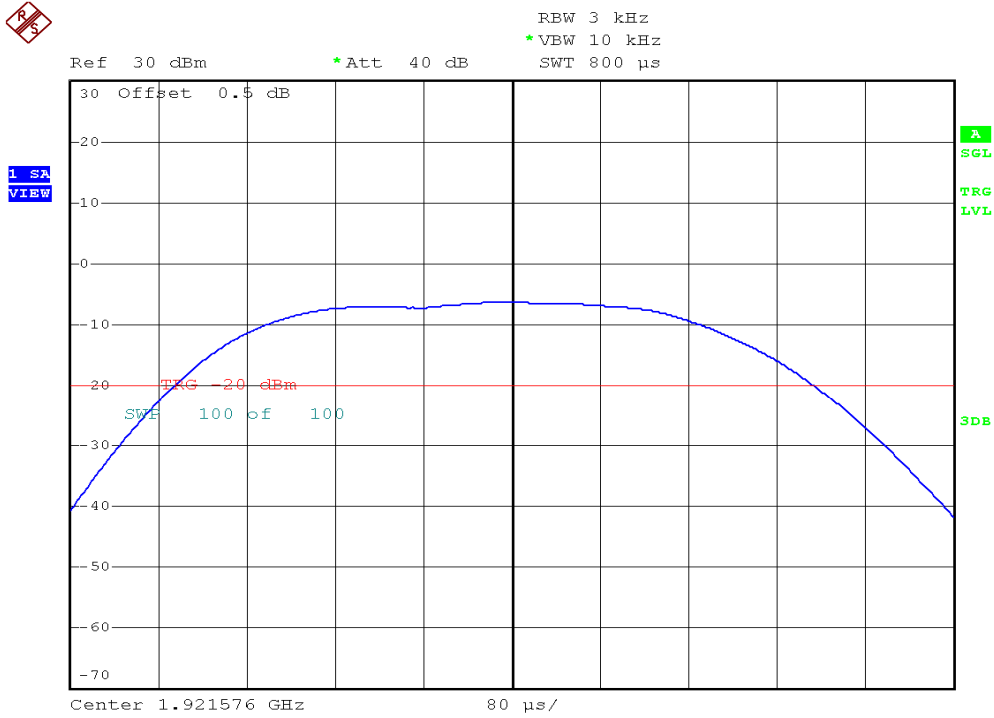

INTERTEK TESTING SERVICES

Power Spectral Density Plots

Base unit, Lowest channel, Traffic carrier

Base unit, Highest channel, Traffic carrier

INTERTEK TESTING SERVICES

Power Spectral Density Plots

Base unit, Lowest channel, Dummy carrier

Base unit, Highest channel, Dummy carrier

INTERTEK TESTING SERVICES

Power Spectral Density Plots

Handset unit, Lowest channel, Traffic carrier

Handset unit, Highest channel, Traffic carrier