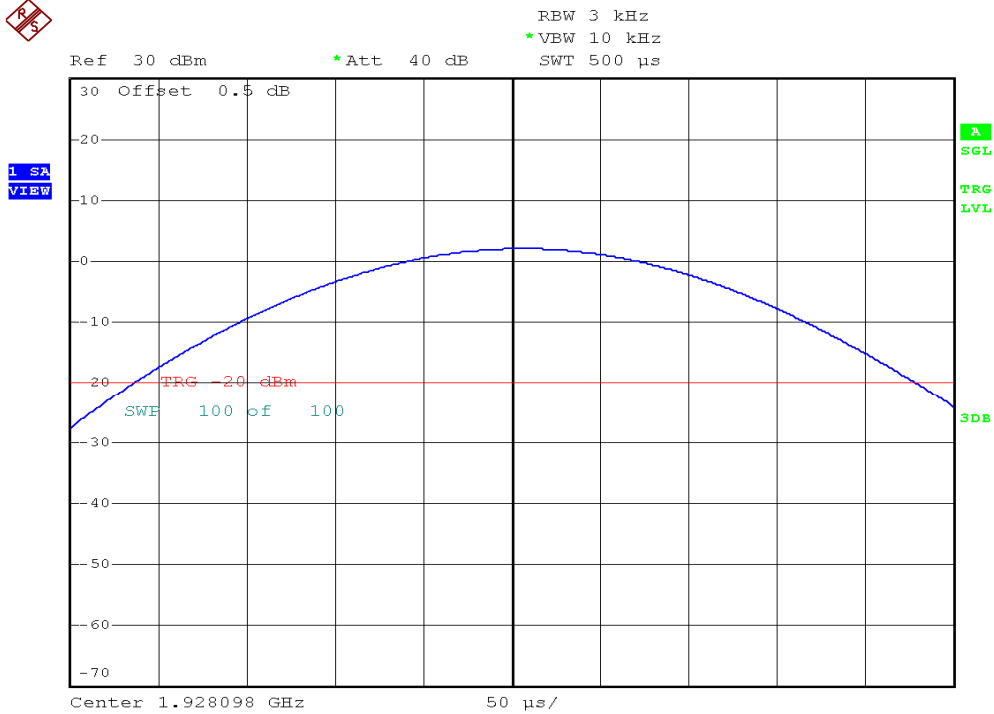

INTERTEK TESTING SERVICES

Power Spectral Density Plots

Base unit, Lowest channel, Traffic carrier

Base unit, Highest channel, Traffic carrier

INTERTEK TESTING SERVICES

Power Spectral Density Plots

Base unit, Lowest channel, Dummy carrier

Base unit, Highest channel, Dummy carrier

INTERTEK TESTING SERVICES

Power Spectral Density Plots

Handset unit, Lowest channel, Traffic carrier

Handset unit, Highest channel, Traffic carrier