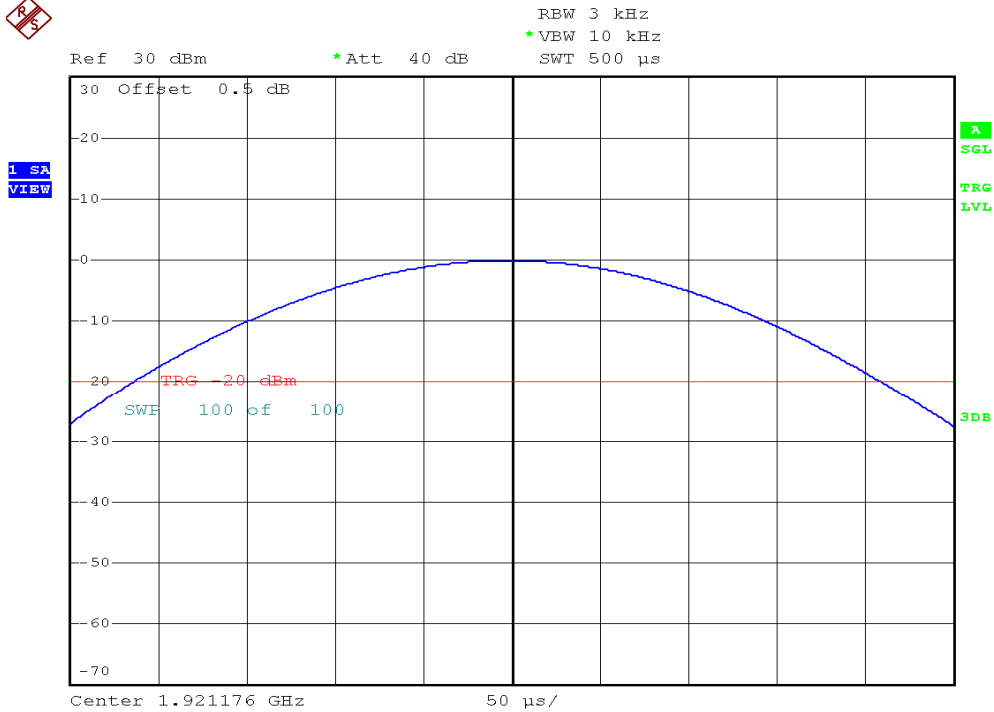

INTERTEK TESTING SERVICES

Power Spectral Density Plots

Base unit, Lowest channel, Traffic carrier

Base unit, Highest channel, Traffic carrier

INTERTEK TESTING SERVICES

Power Spectral Density Plots

Base unit, Lowest channel, Dummy carrier

Base unit, Highest channel, Dummy carrier

INTERTEK TESTING SERVICES

Power Spectral Density Plots

Handset unit, Lowest channel, Traffic carrier

Handset unit, Highest channel, Traffic carrier