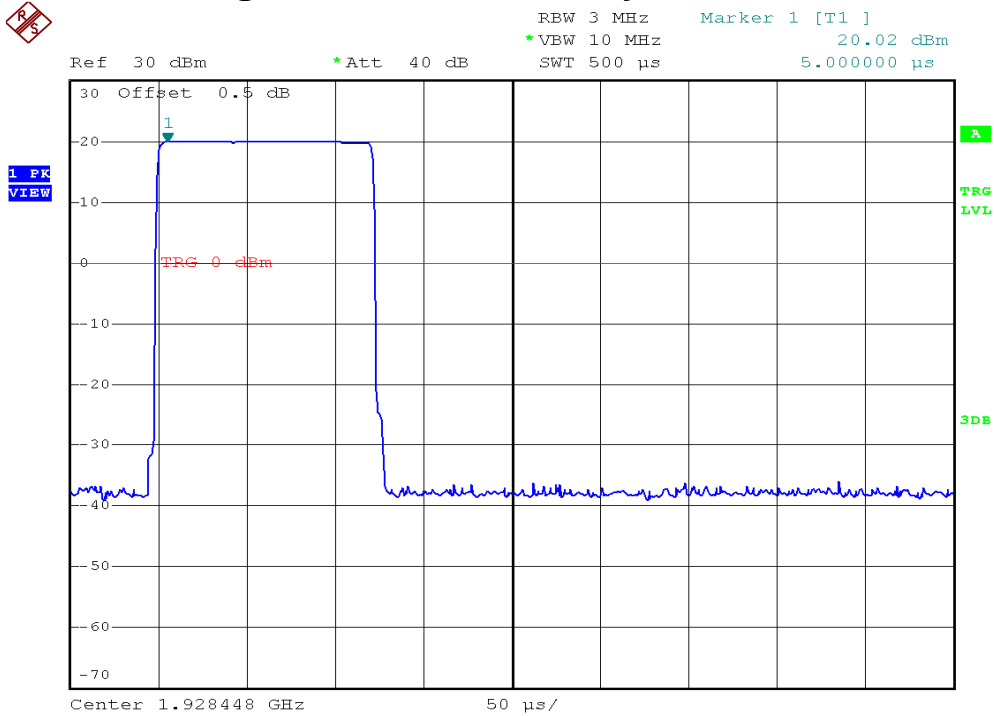

INTERTEK TESTING SERVICES

Peak Transmit Power Plots

Base unit, Lowest channel, Traffic carrier

Base unit, Middle channel, Traffic carrier

INTERTEK TESTING SERVICES

Peak Transmit Power Plots

Base unit, Highest channel, Traffic carrier

Base unit, Lowest channel, Dummy carrier

INTERTEK TESTING SERVICES

Peak Transmit Power Plots

Base unit, Middle channel, Dummy carrier

Base unit, Highest channel, Dummy carrier

INTERTEK TESTING SERVICES

Peak Transmit Power Plots

Handset unit, Lowest channel, Traffic carrier

Handset unit, Middle channel, Traffic carrier

INTERTEK TESTING SERVICES

Peak Transmit Power Plots

Handset unit, Highest channel, Traffic carrier