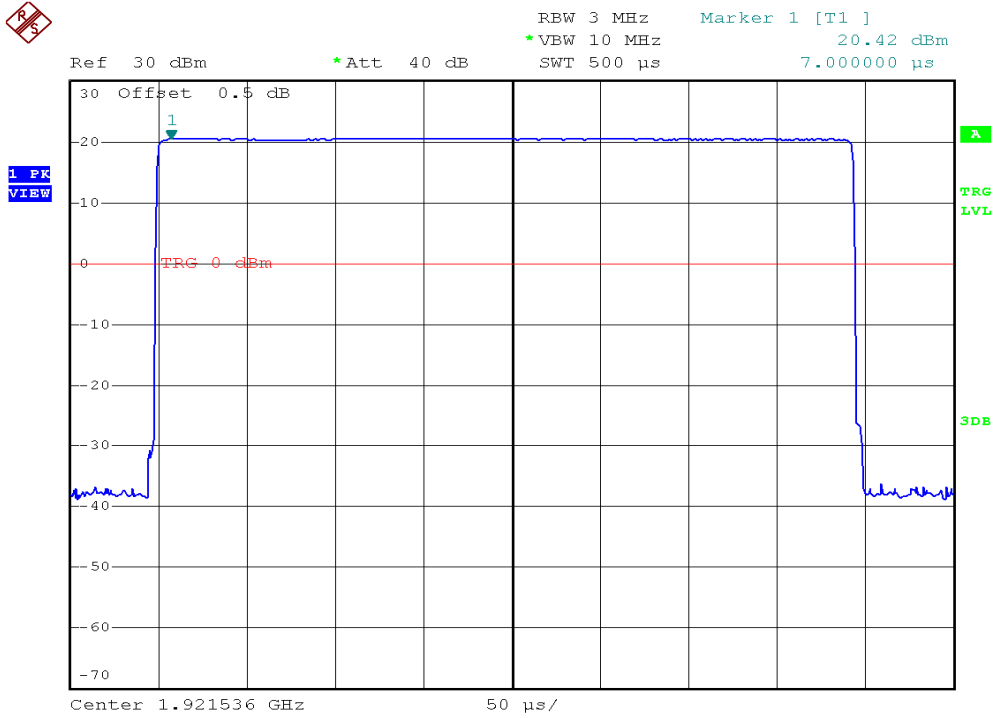

INTERTEK TESTING SERVICES

Peak Transmit Power Plots

Base unit, Lowest channel, Traffic carrier

Base unit, Middle channel, Traffic carrier

INTERTEK TESTING SERVICES

Peak Transmit Power Plots

Base unit, Highest channel, Traffic carrier

Base unit, Lowest channel, Dummy carrier

INTERTEK TESTING SERVICES

Peak Transmit Power Plots

Base unit, Middle channel, Dummy carrier

Base unit, Highest channel, Dummy carrier

INTERTEK TESTING SERVICES

Peak Transmit Power Plots

Handset unit, Lowest channel, Traffic carrier

Handset unit, Middle channel, Traffic carrier

INTERTEK TESTING SERVICES

Peak Transmit Power Plots

Handset unit, Highest channel, Traffic carrier