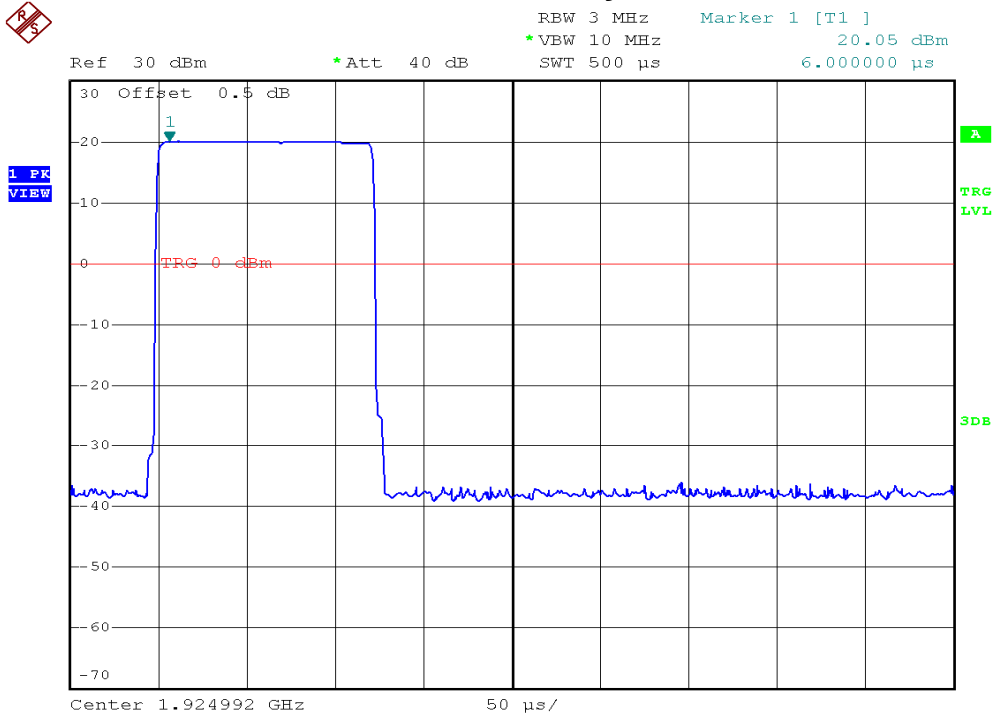

INTERTEK TESTING SERVICES

Peak Transmit Power Plots

Base unit, Lowest channel, Traffic carrier

Base unit, Middle channel, Traffic carrier

INTERTEK TESTING SERVICES

Peak Transmit Power Plots

Base unit, Highest channel, Traffic carrier

Base unit, Lowest channel, Dummy carrier

INTERTEK TESTING SERVICES

Peak Transmit Power Plots

Base unit, Middle channel, Dummy carrier

Base unit, Highest channel, Dummy carrier

INTERTEK TESTING SERVICES

Peak Transmit Power Plots

Handset unit, Lowest channel, Traffic carrier

Handset unit, Middle channel, Traffic carrier

INTERTEK TESTING SERVICES

Peak Transmit Power Plots

Handset unit, Highest channel, Traffic carrier