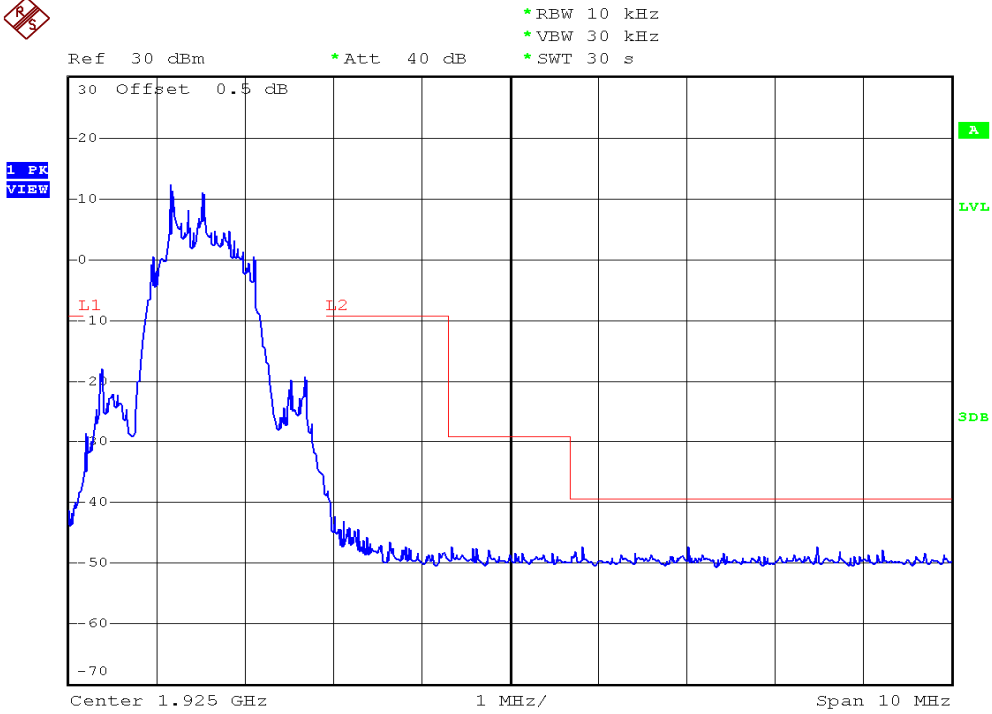

INTERTEK TESTING SERVICES

Unwanted Emission Inside The Sub-Band Plots

Base unit, Lowest channel, Traffic carrier

Base unit, Highest channel, Traffic carrier

INTERTEK TESTING SERVICES

Unwanted Emission Inside The Sub-Band Plots

Base unit, Lowest channel, Dummy carrier

Base unit, Highest channel, Dummy carrier

INTERTEK TESTING SERVICES

Unwanted Emission Inside The Sub-Band Plots

Handset unit, Lowest channel, Traffic carrier

Handset unit, Highest channel, Traffic carrier