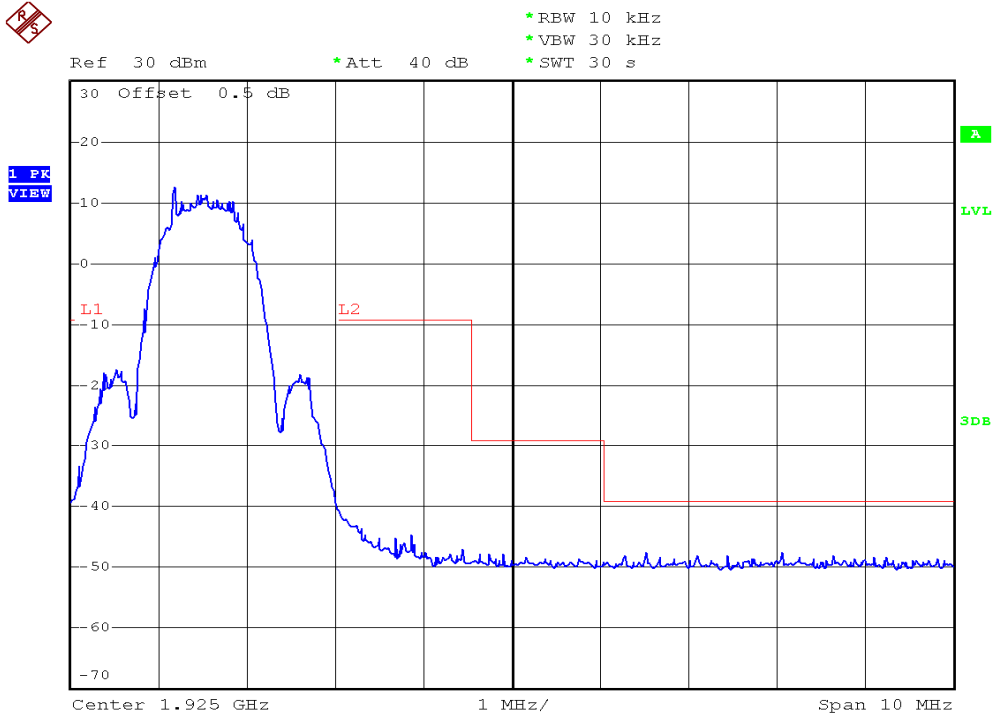

INTERTEK TESTING SERVICES

Unwanted Emission Inside The Sub-Band Plots

Base unit, Lowest channel, Traffic carrier

Base unit, Highest channel, Traffic carrier

INTERTEK TESTING SERVICES

Unwanted Emission Inside The Sub-Band Plots

Base unit, Lowest channel, Dummy carrier

Base unit, Highest channel, Dummy carrier

INTERTEK TESTING SERVICES

Unwanted Emission Inside The Sub-Band Plots

Handset unit, Lowest channel, Traffic carrier

Handset unit, Highest channel, Traffic carrier