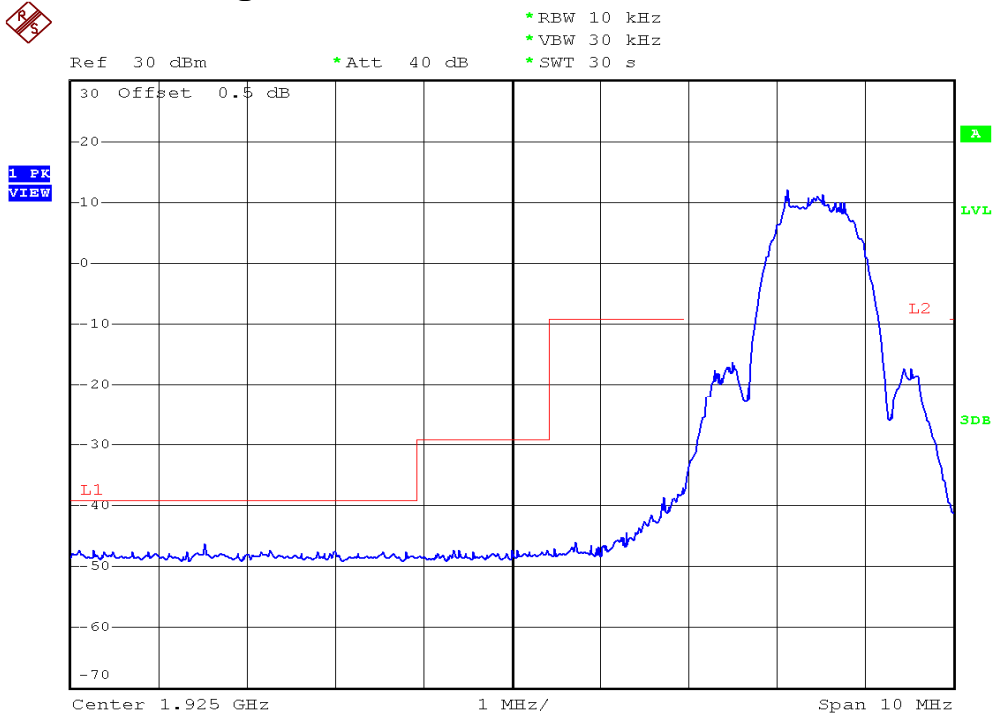

INTERTEK TESTING SERVICES

Unwanted Emission Inside The Sub-Band Plots

Base unit, Lowest channel, Traffic carrier

Base unit, Highest channel, Traffic carrier

INTERTEK TESTING SERVICES

Unwanted Emission Inside The Sub-Band Plots

Base unit, Lowest channel, Dummy carrier

Base unit, Highest channel, Dummy carrier

INTERTEK TESTING SERVICES

Unwanted Emission Inside The Sub-Band Plots

Handset unit, Lowest channel, Traffic carrier

Handset unit, Highest channel, Traffic carrier