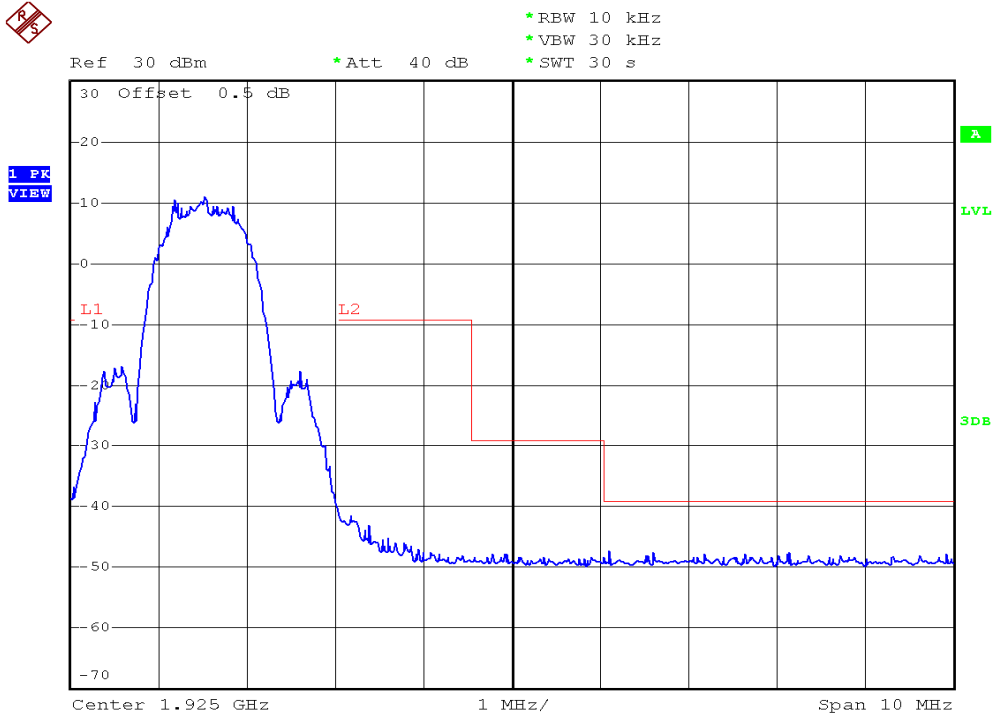

INTERTEK TESTING SERVICES

Unwanted Emission Inside The Sub-Band Plots

Base unit, Lowest channel, Traffic carrier

Base unit, Highest channel, Traffic carrier

INTERTEK TESTING SERVICES

Unwanted Emission Inside The Sub-Band Plots

Base unit, Lowest channel, Dummy carrier

Base unit, Highest channel, Dummy carrier

INTERTEK TESTING SERVICES

Unwanted Emission Inside The Sub-Band Plots

Handset unit, Lowest channel, Traffic carrier

Handset unit, Highest channel, Traffic carrier