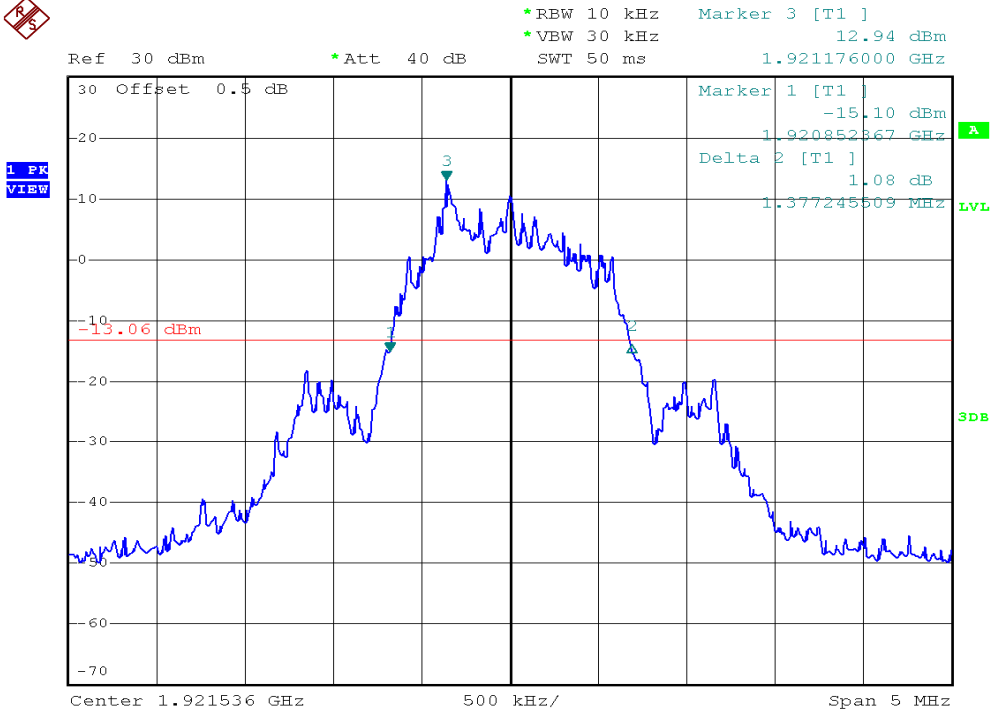

INTERTEK TESTING SERVICES

26dB Emission Bandwidth Plots

Base unit, Lowest channel, Traffic carrier

Base unit, Highest channel, Traffic carrier

INTERTEK TESTING SERVICES

26dB Emission Bandwidth Plots

Base unit, Lowest channel, Dummy carrier

Base unit, Highest channel, Dummy carrier

INTERTEK TESTING SERVICES

26dB Emission Bandwidth Plots

Handset unit, Lowest channel, Traffic carrier

Handset unit, Highest channel, Traffic carrier