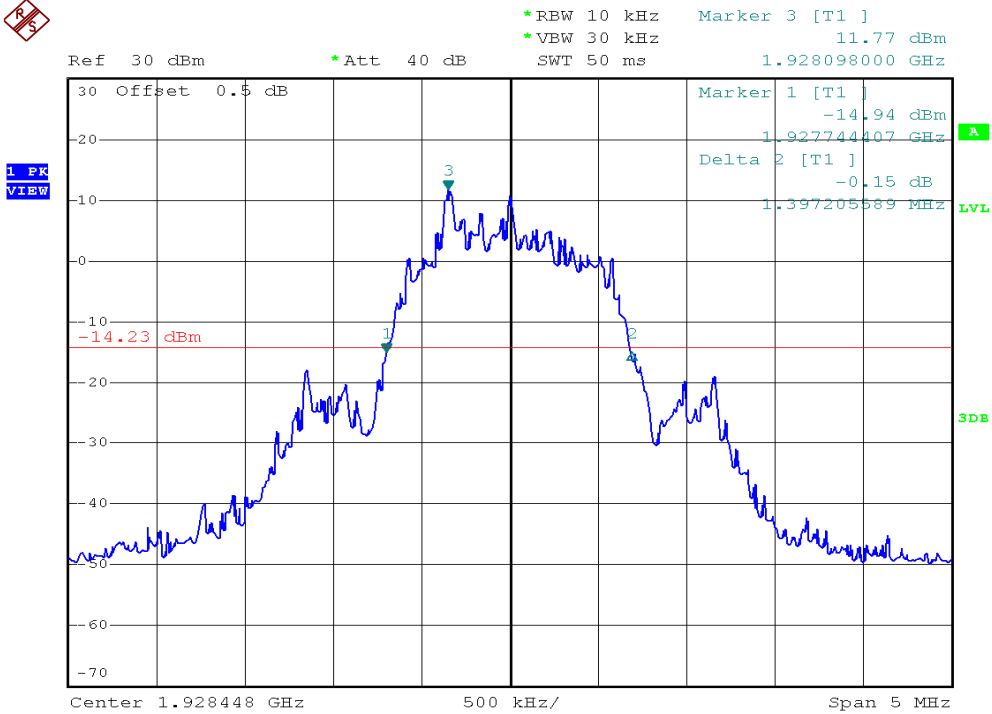

INTERTEK TESTING SERVICES

26dB Emission Bandwidth Plots

Base unit, Lowest channel, Traffic carrier

Base unit, Highest channel, Traffic carrier

INTERTEK TESTING SERVICES

26dB Emission Bandwidth Plots

Base unit, Lowest channel, Dummy carrier

Base unit, Highest channel, Dummy carrier

INTERTEK TESTING SERVICES

26dB Emission Bandwidth Plots

Handset unit, Lowest channel, Traffic carrier

Handset unit, Highest channel, Traffic carrier