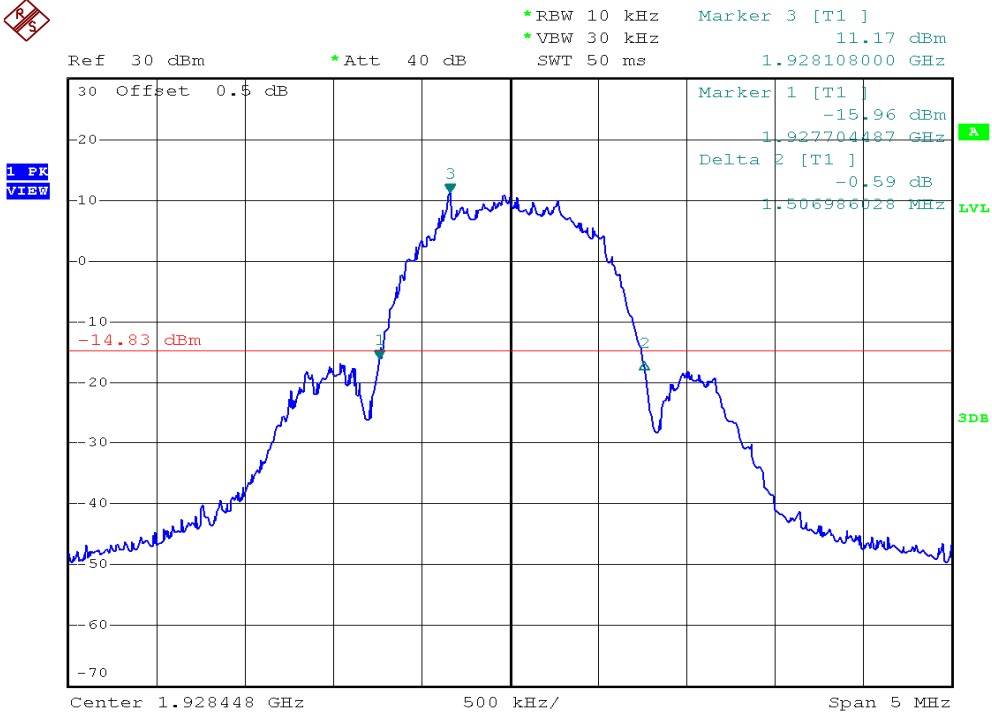

INTERTEK TESTING SERVICES

26dB Emission Bandwidth Plots

Base unit, Lowest channel, Traffic carrier

Base unit, Highest channel, Traffic carrier

INTERTEK TESTING SERVICES

26dB Emission Bandwidth Plots

Base unit, Lowest channel, Dummy carrier

Base unit, Highest channel, Dummy carrier

INTERTEK TESTING SERVICES

26dB Emission Bandwidth Plots

Handset unit, Lowest channel, Traffic carrier

Handset unit, Highest channel, Traffic carrier