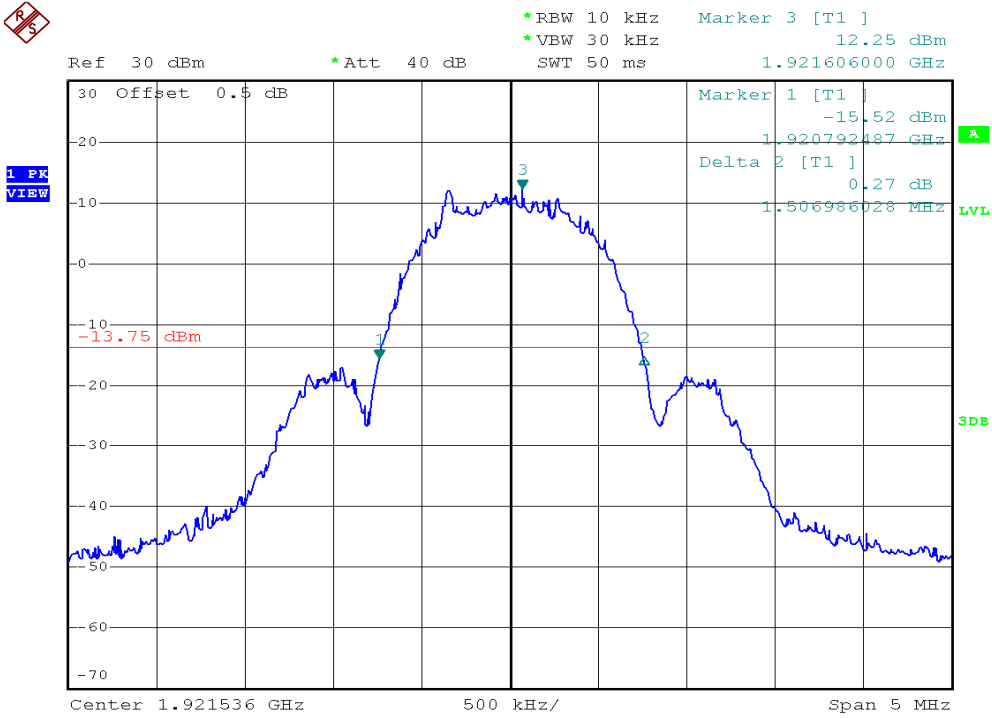

INTERTEK TESTING SERVICES

26dB Emission Bandwidth Plots

Base unit, Lowest channel, Traffic carrier

Base unit, Highest channel, Traffic carrier

INTERTEK TESTING SERVICES

26dB Emission Bandwidth Plots

Base unit, Lowest channel, Dummy carrier

Base unit, Highest channel, Dummy carrier

INTERTEK TESTING SERVICES

26dB Emission Bandwidth Plots

Handset unit, Lowest channel, Traffic carrier

Handset unit, Highest channel, Traffic carrier