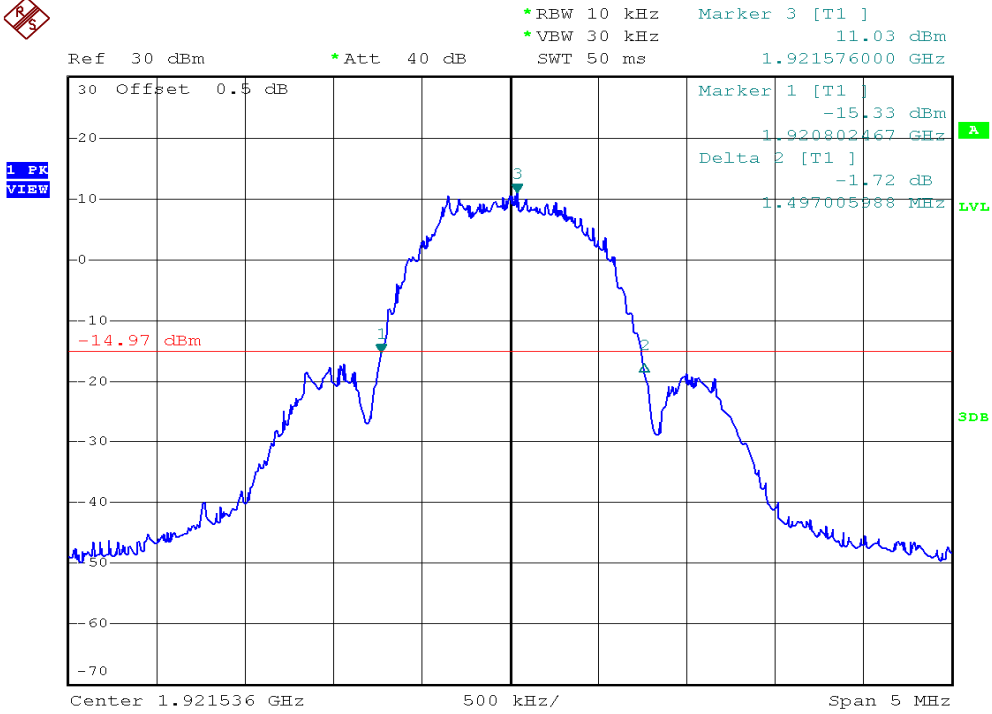

INTERTEK TESTING SERVICES

26dB Emission Bandwidth Plots

Base unit, Lowest channel, Traffic carrier

Base unit, Highest channel, Traffic carrier

INTERTEK TESTING SERVICES

26dB Emission Bandwidth Plots

Base unit, Lowest channel, Dummy carrier

Base unit, Highest channel, Dummy carrier

INTERTEK TESTING SERVICES

26dB Emission Bandwidth Plots

Handset unit, Lowest channel, Traffic carrier

Handset unit, Highest channel, Traffic carrier