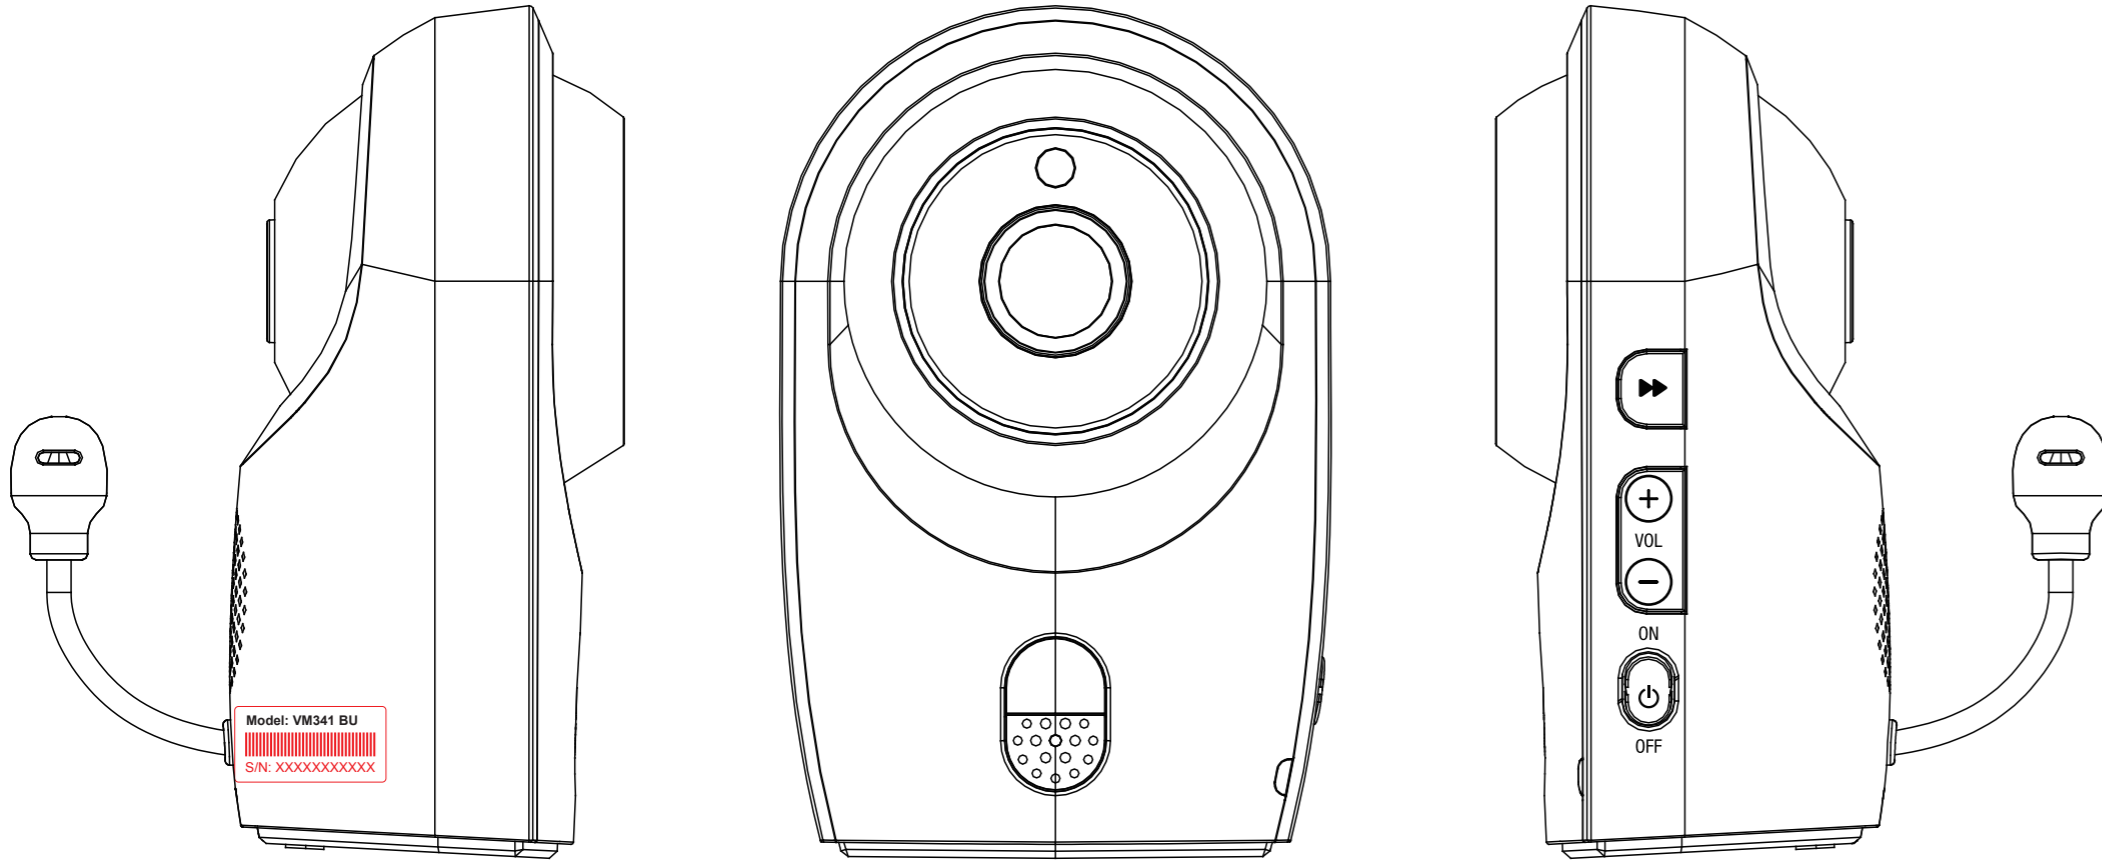

VM341-X Engraving

VM304 / VM341-X BU

VM304

BU LABEL
 SIZE: 20X10mm
 50# UL Approved PET
 PN:92-028827-010-100

VM341

BU LABEL
 SIZE: 20X10mm
 50# UL Approved PET
 PN:92-028828-010-100

VM341-2

BU LABEL
 SIZE: 20X10mm
 50# UL Approved PET
 PN:92-028829-010-100

VM304 / VM341-X BU LBL

SIZE: 44.5X23.2mm
 50# UL Approved PET
 PN:92-028835-010-100

VM304-ab

VM3x1-ab BU

The red barcode and serial number will be printed in VTT