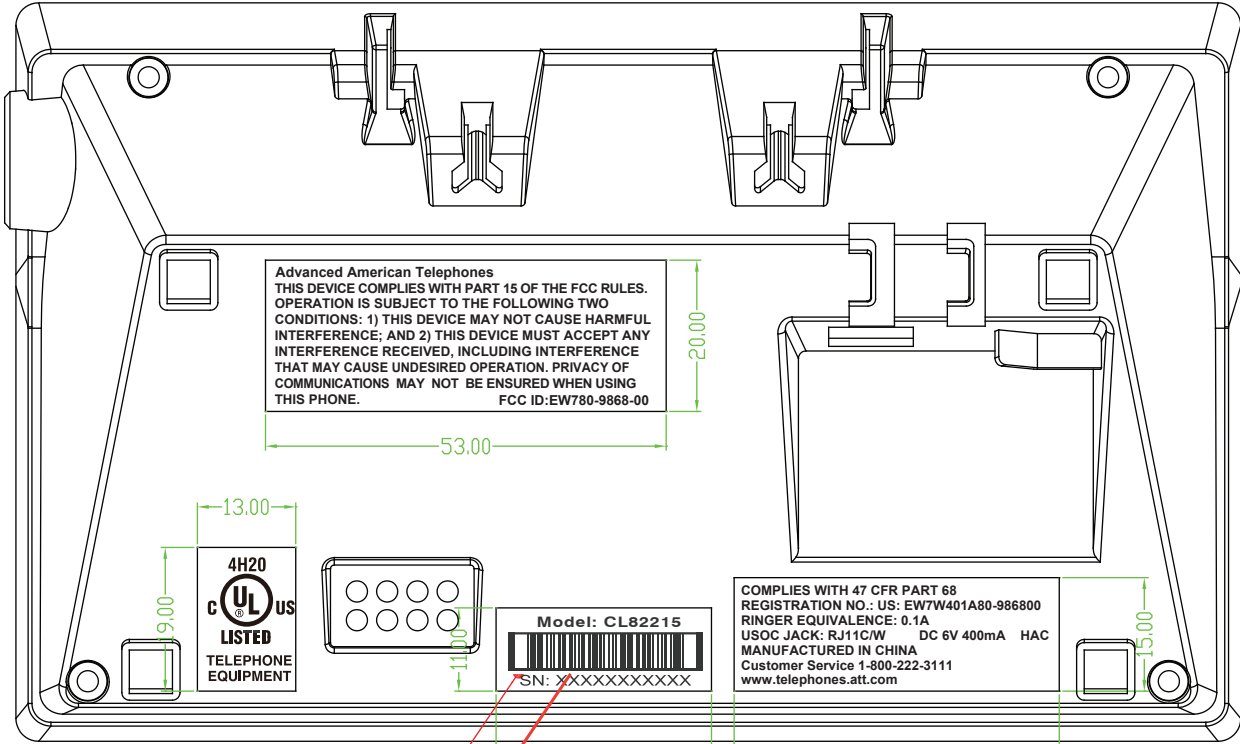

Base engraving for

- CL82115
- CL82215
- CL82315
- CL82415
- CL82465
- CL82515

for Label
Serial No. Label(size: 28x10mm)