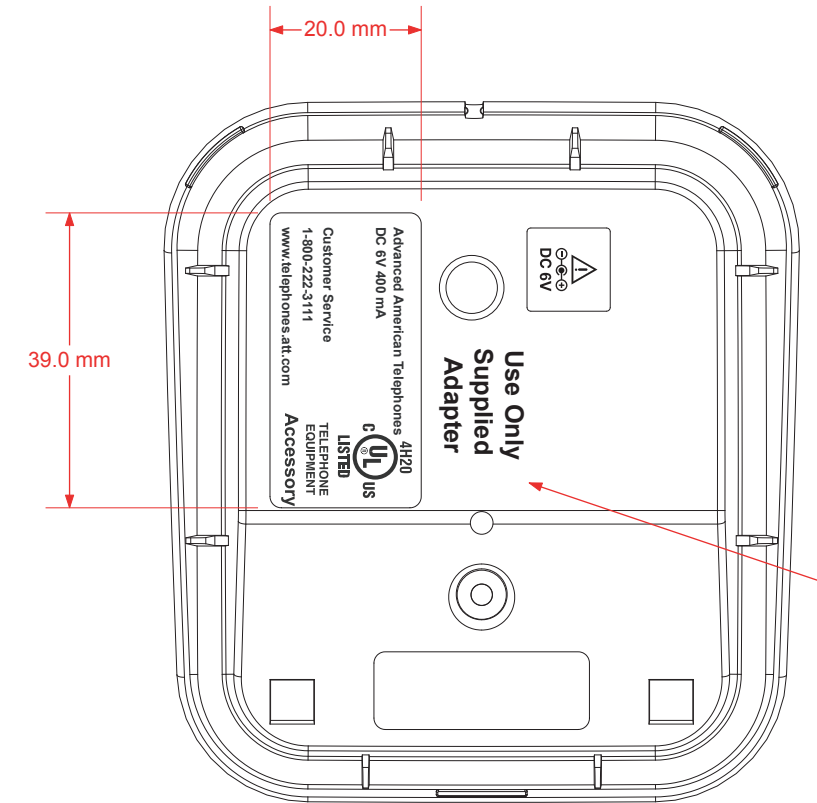

AWX2XXX4 Engraving draft file

**SN LABEL
SIZE:20X10MM**

- Model : AWX20004
SN:XXXXXXXXXXXXXXXXXXXX
- Model : AWX20014
SN:XXXXXXXXXXXXXXXXXXXX
- Model : AWX20024
SN:XXXXXXXXXXXXXXXXXXXX
- Model : AWX20034
SN:XXXXXXXXXXXXXXXXXXXX
- Model : AWX22104
SN:XXXXXXXXXXXXXXXXXXXX

HS Rear
(For AWX20004/AWX20014/AWX20024/
AWX20034/AWX22104)

Raise texts:
Font: 9pt
Arial Bold

**SN LABEL
SIZE:28X10MM**

ci-BS BTM
(For AWX22104)

Raise texts:
Font: 9.5pt
Arial Bold

CHARGER
(For AWX22104)