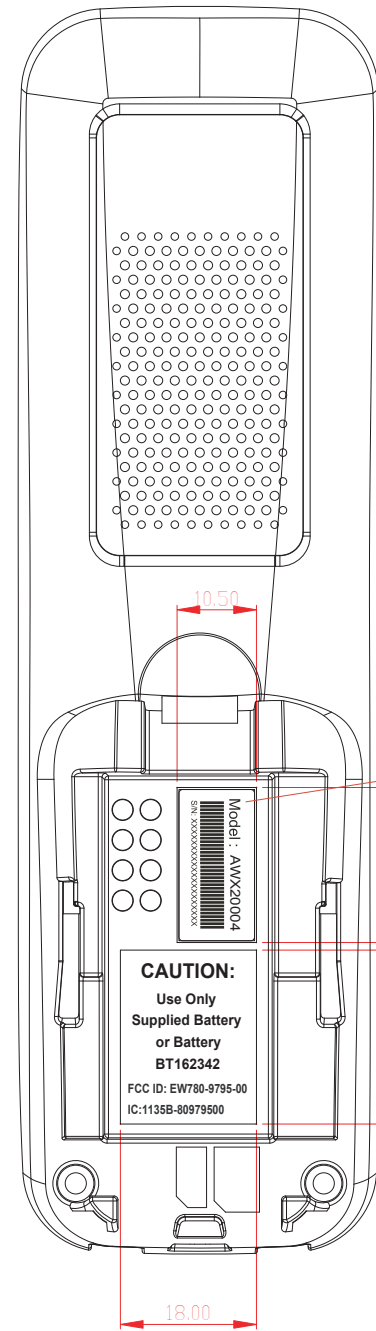

AWX2XXX4 Engraving draft file

**SN LABEL
SIZE:20X10MM**

- Model : AWX20004
SN:XXXXXXXXXXXXXXXXXXXX
- Model : AWX20014
SN:XXXXXXXXXXXXXXXXXXXX
- Model : AWX20024
SN:XXXXXXXXXXXXXXXXXXXX
- Model : AWX20034
SN:XXXXXXXXXXXXXXXXXXXX
- Model : AWX22104
SN:XXXXXXXXXXXXXXXXXXXX

HS Rear
(For AWX20004/AWX20014/AWX20024/
AWX20034/AWX22104)

Raise texts:
Font: 9pt
Arial Bold

**SN LABEL
SIZE:28X10MM**

ci-BS BTM
(For AWX22104)

Raise texts:
Font: 9.5pt
Arial Bold

CHARGER
(For AWX22104)