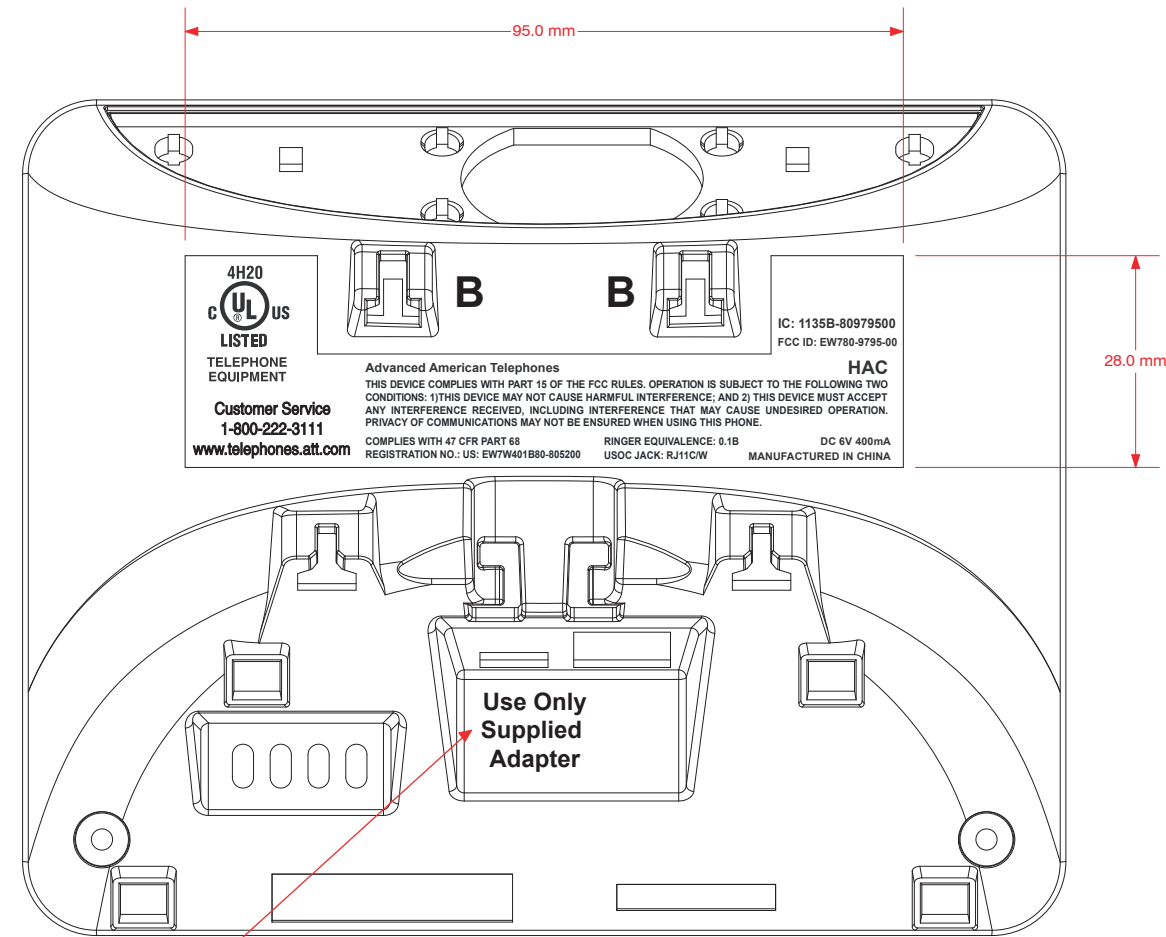

AWX2XXX4 Engraving draft file

**SN LABEL
SIZE:20X10MM**

- Model : AWX20004
SN:XXXXXXXXXXXXXXXXXXXX
- Model : AWX20014
SN:XXXXXXXXXXXXXXXXXXXX
- Model : AWX20024
SN:XXXXXXXXXXXXXXXXXXXX
- Model : AWX20034
SN:XXXXXXXXXXXXXXXXXXXX
- Model : AWX22104
SN:XXXXXXXXXXXXXXXXXXXX

HS Rear
(For AWX20004/AWX20014/AWX20024/
AWX20034/AWX22104)

Raise texts:
Font: 9pt
Arial Bold

**SN LABEL
SIZE:28X10MM**

ci-BS BTM
(For AWX22104)

Raise texts:
Font: 9.5pt
Arial Bold

CHARGER
(For AWX22104)