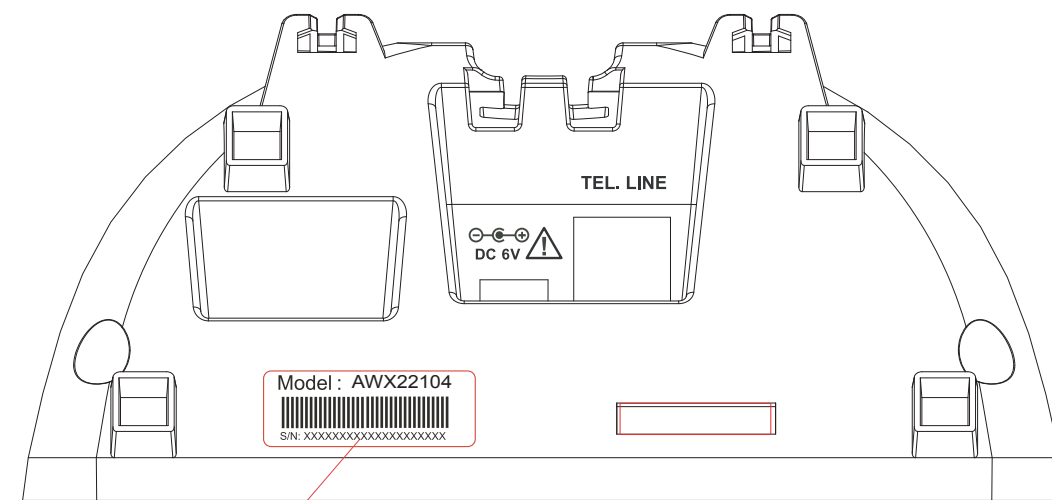

AWX2XXX4 Engraving draft file

**SN LABEL
SIZE:20X10MM**

- Model : AWX20004
SN:XXXXXXXXXXXXXXXXXXXX
- Model : AWX20014
SN:XXXXXXXXXXXXXXXXXXXX
- Model : AWX20024
SN:XXXXXXXXXXXXXXXXXXXX
- Model : AWX20034
SN:XXXXXXXXXXXXXXXXXXXX
- Model : AWX22104
SN:XXXXXXXXXXXXXXXXXXXX

HS Rear
(For AWX20004/AWX20014/AWX20024/
AWX20034/AWX22104)

Raise texts:
Font: 9pt
Arial Bold

**SN LABEL
SIZE:28X10MM**

ci-BS BTM
(For AWX22104)

Raise texts:
Font: 9.5pt
Arial Bold

CHARGER
(For AWX22104)