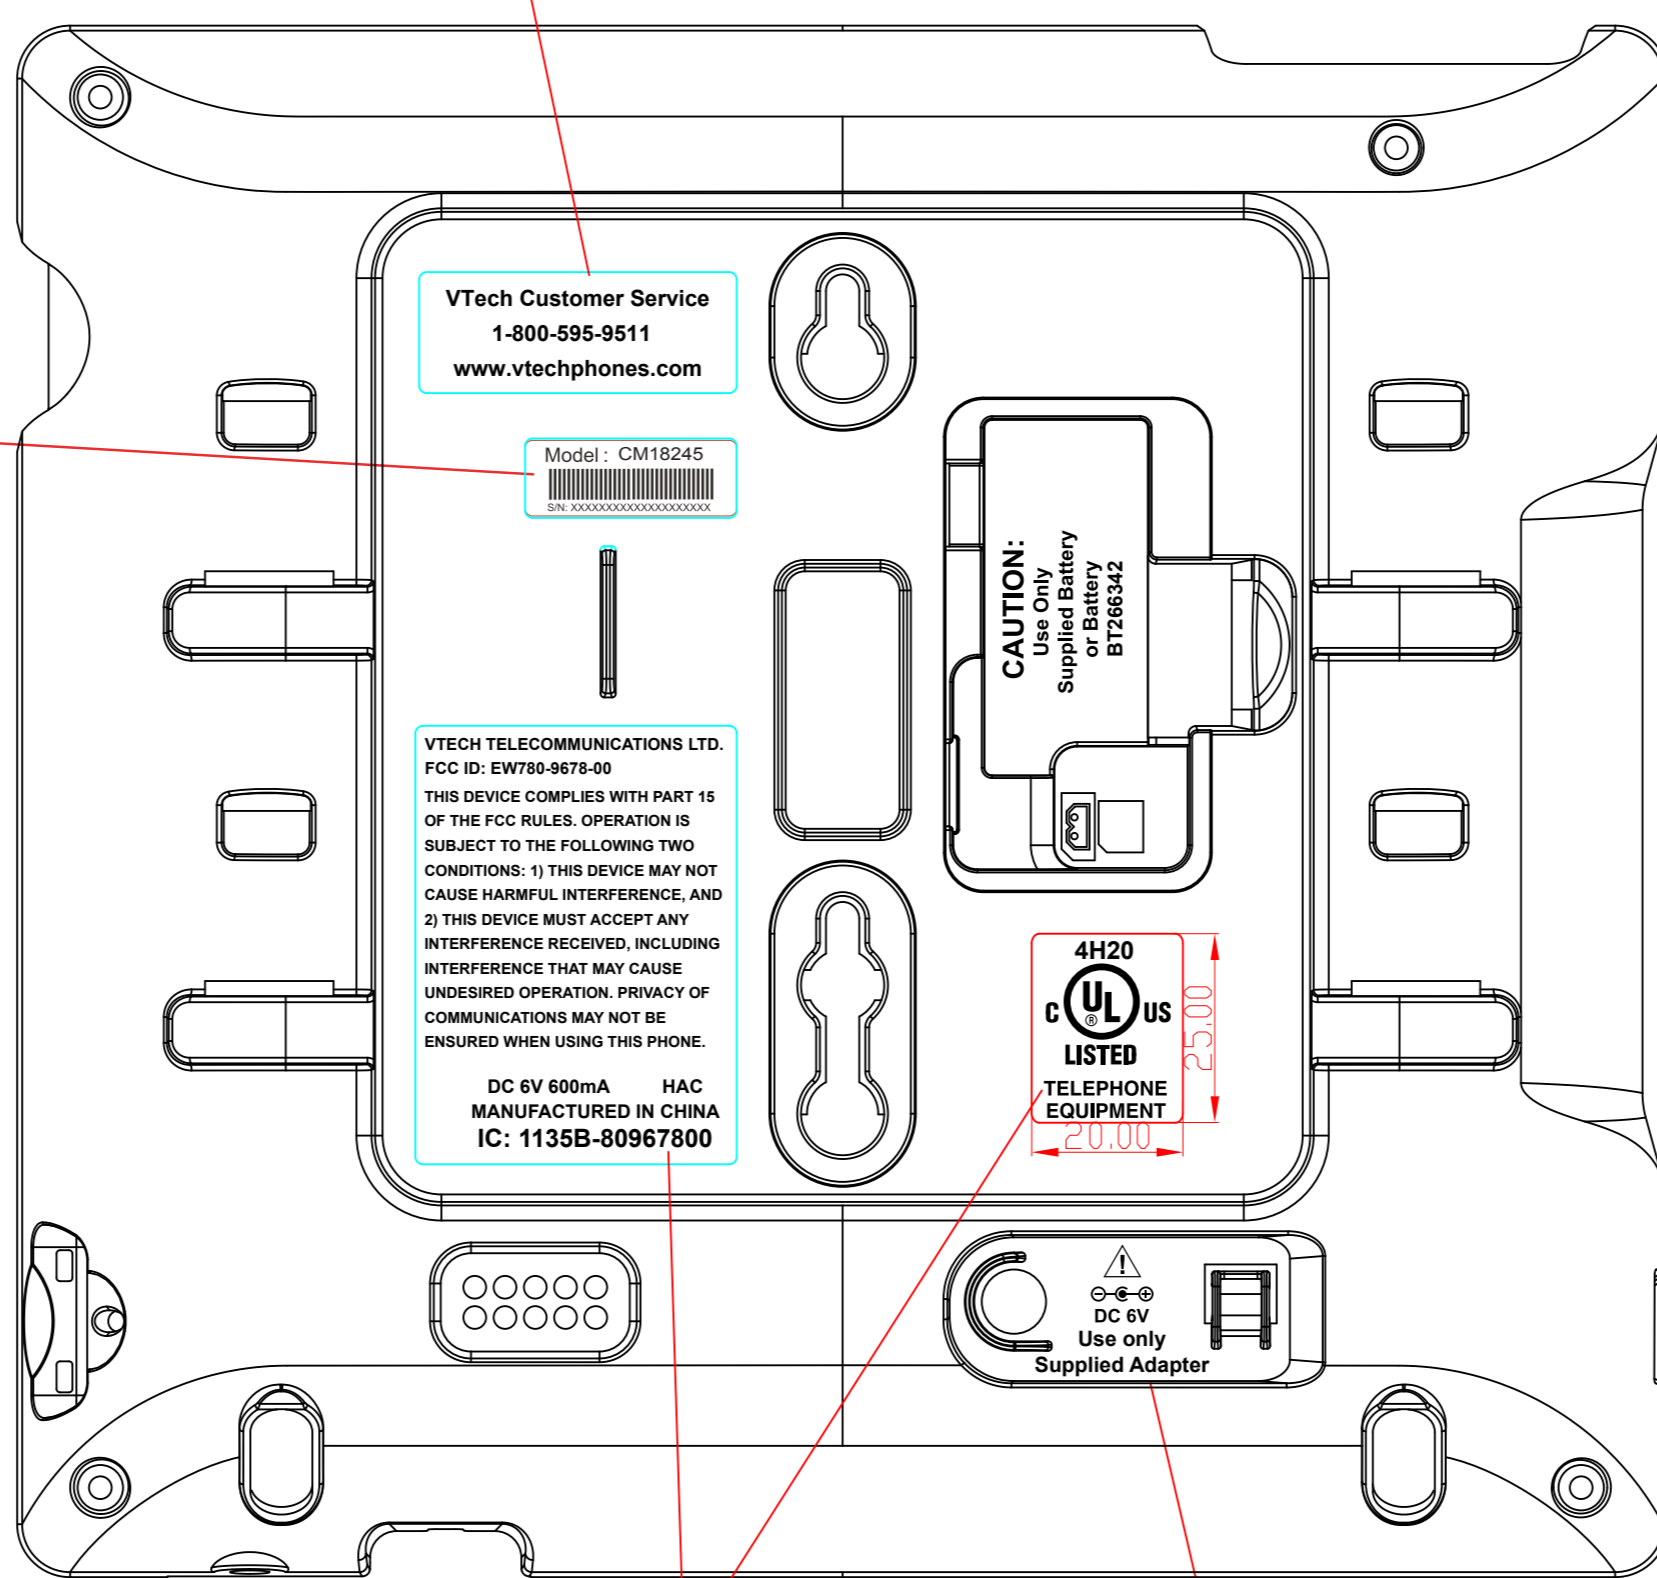

Text: engraved in raised 0.3mm

Serial no. label
28x10mm

Text : Recessed 0.3mm
High Gloss

Text: engraved in raised 0.3mm

Text: engraved in raised 0.3mm

CM18245

CM18045