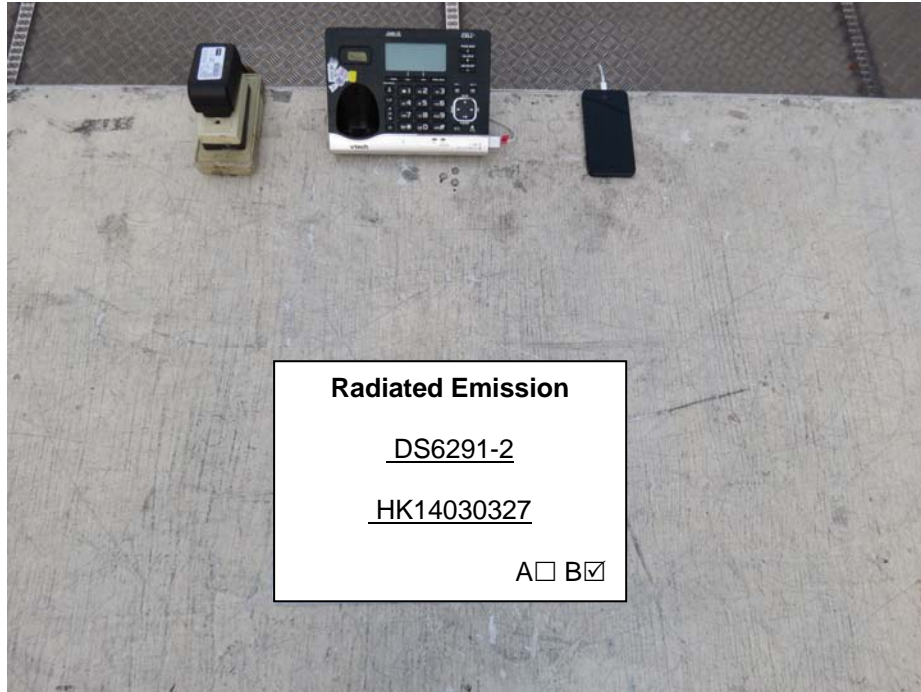

INTERTEK TESTING SERVICES

The Worst Case Configuration Photographs – Mode: Transmission

Radiated Emission – Base Unit

Front View

Rear View

INTERTEK TESTING SERVICES

The Worst Case Configuration Photographs – Mode: Transmission

Radiated Emission – Handset

Front View

Rear View

INTERTEK TESTING SERVICES

The Worst Case Configuration Photographs – Mode: Talk

Conducted Emission

Front View

Right Side View

INTERTEK TESTING SERVICES

The Worst Case Configuration Photographs – Mode: Talk

Conducted Emission

Left Side View