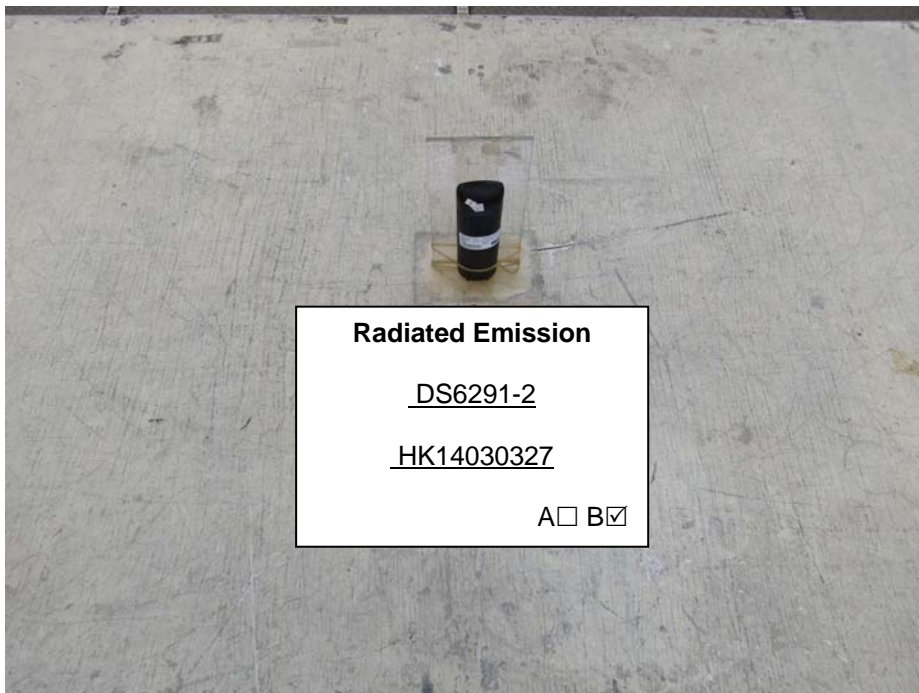

INTERTEK TESTING SERVICES

The Worst Case Configuration Photographs – Mode: Transmission

Radiated Emission – Base Unit

Front View

Rear View

INTERTEK TESTING SERVICES

The Worst Case Configuration Photographs – Mode: Transmission

Radiated Emission – Handset

Front View

Rear View

INTERTEK TESTING SERVICES

The Worst Case Configuration Photographs – Mode: Talk

Conducted Emission

Front View

Right Side View

INTERTEK TESTING SERVICES

The Worst Case Configuration Photographs – Mode: Talk

Conducted Emission

Left Side View