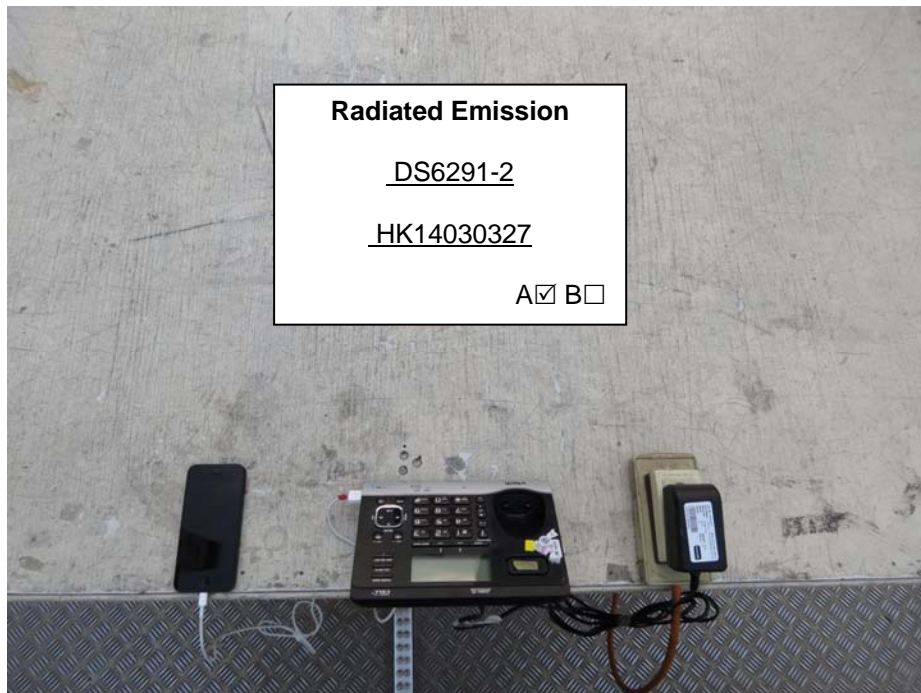

INTERTEK TESTING SERVICES

The Worst Case Configuration Photographs – Mode: Transmission

Radiated Emission – Base Unit

Front View

Rear View

INTERTEK TESTING SERVICES

The Worst Case Configuration Photographs – Mode: Transmission

Radiated Emission – Handset

Front View

Rear View

INTERTEK TESTING SERVICES

The Worst Case Configuration Photographs – Mode: Talk

Conducted Emission

Front View

Right Side View

INTERTEK TESTING SERVICES

The Worst Case Configuration Photographs – Mode: Talk

Conducted Emission

Left Side View