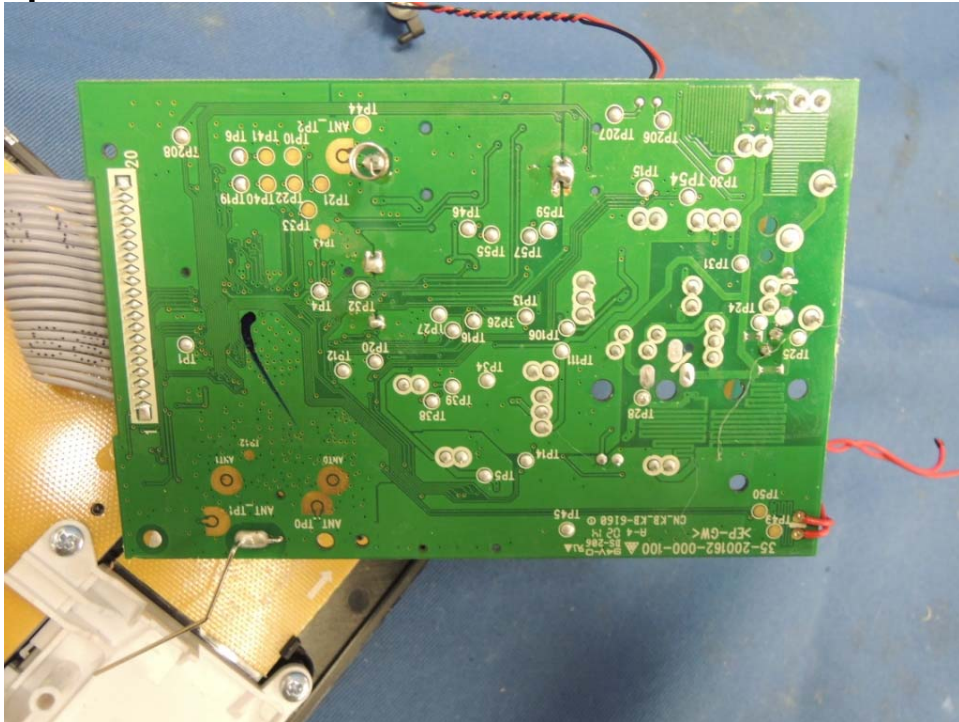

INTERTEK TESTING SERVICES

Internal photos

FCC ID: EW780-9618-00
IC: 1135B-80961800

INTERTEK TESTING SERVICES

Internal photos

FCC ID: EW780-9618-00
IC: 1135B-80961800

INTERTEK TESTING SERVICES

Internal photos