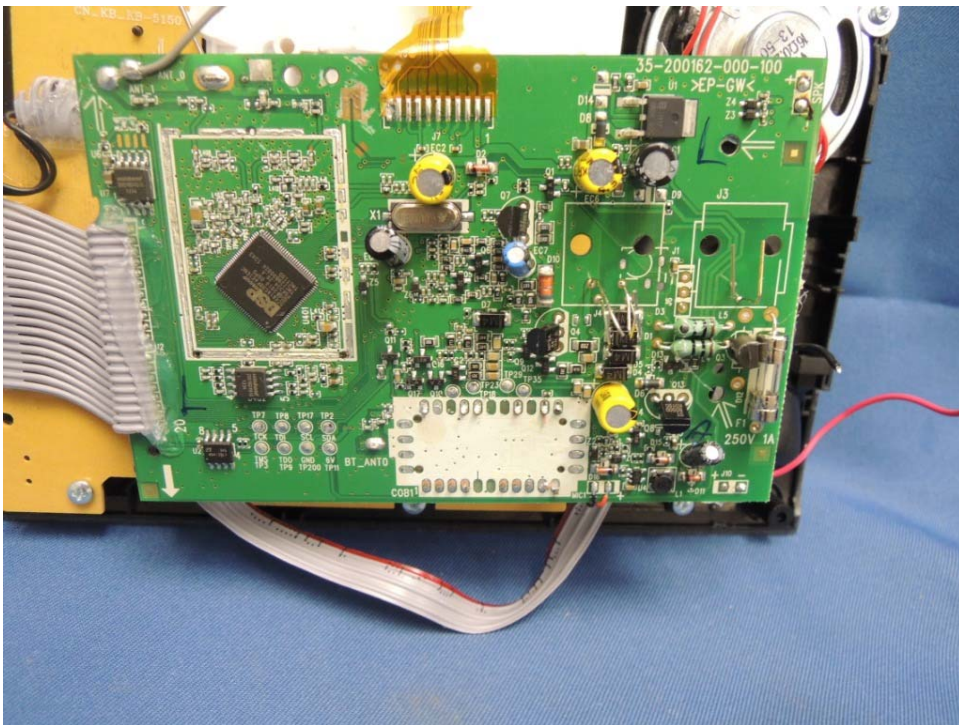

INTERTEK TESTING SERVICES

Internal photos

FCC ID: EW780-9618-00
IC: 1135B-80961800

INTERTEK TESTING SERVICES

Internal photos

FCC ID: EW780-9618-00
IC: 1135B-80961800

INTERTEK TESTING SERVICES

Internal photos