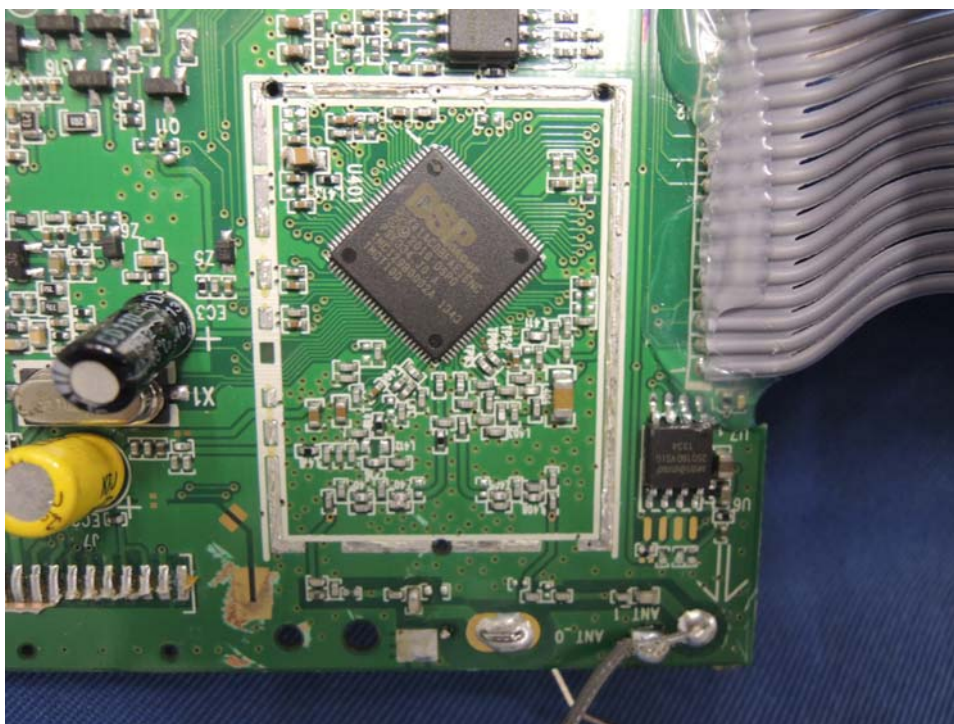

INTERTEK TESTING SERVICES

Internal photos