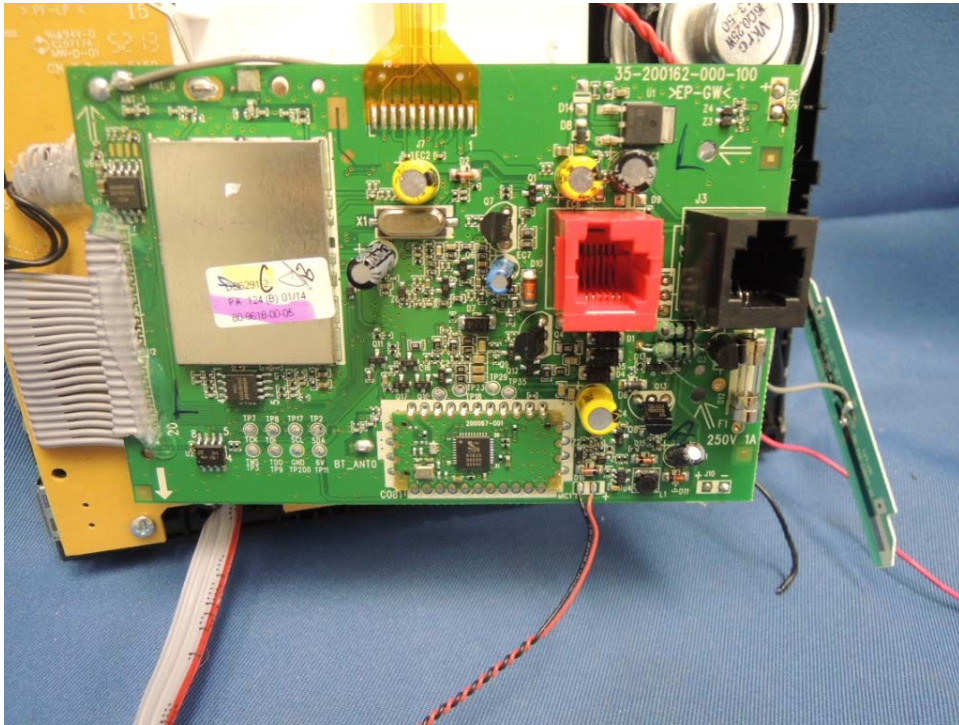

INTERTEK TESTING SERVICES

Internal photos

FCC ID: EW780-9618-00
IC: 1135B-80961800

INTERTEK TESTING SERVICES

Internal photos

FCC ID: EW780-9618-00
IC: 1135B-80961800

INTERTEK TESTING SERVICES

Internal photos