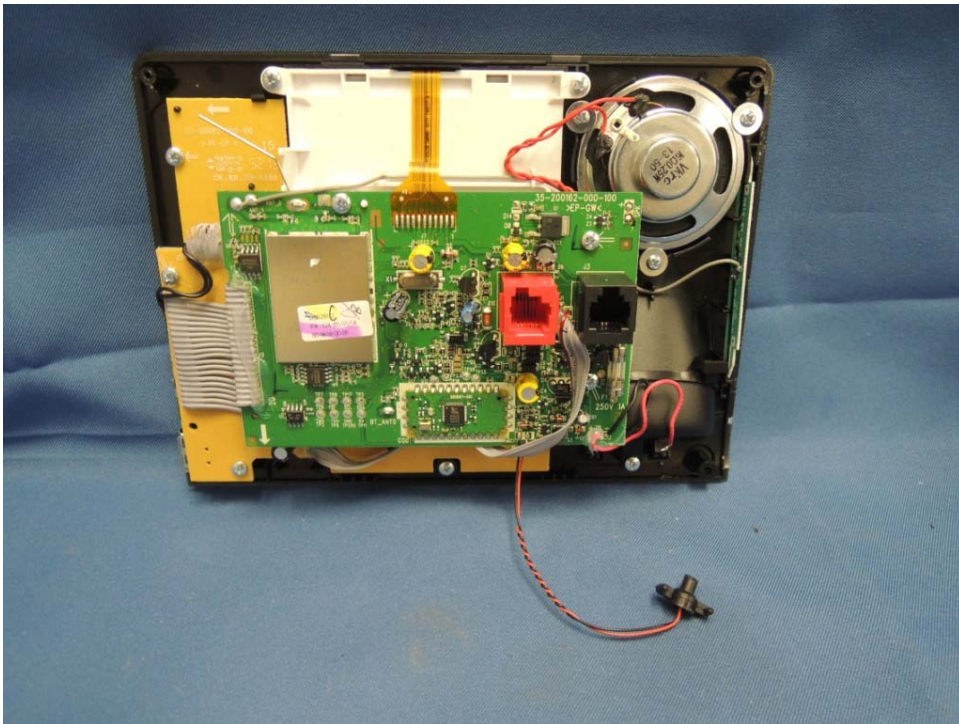

INTERTEK TESTING SERVICES

Internal photos

FCC ID: EW780-9618-00
IC: 1135B-80961800

INTERTEK TESTING SERVICES

Internal photos

FCC ID: EW780-9618-00
IC: 1135B-80961800

INTERTEK TESTING SERVICES

Internal photos

INTERTEK TESTING SERVICES

Internal photos

INTERTEK TESTING SERVICES

Internal photos

INTERTEK TESTING SERVICES

Internal photos

INTERTEK TESTING SERVICES

Internal photos