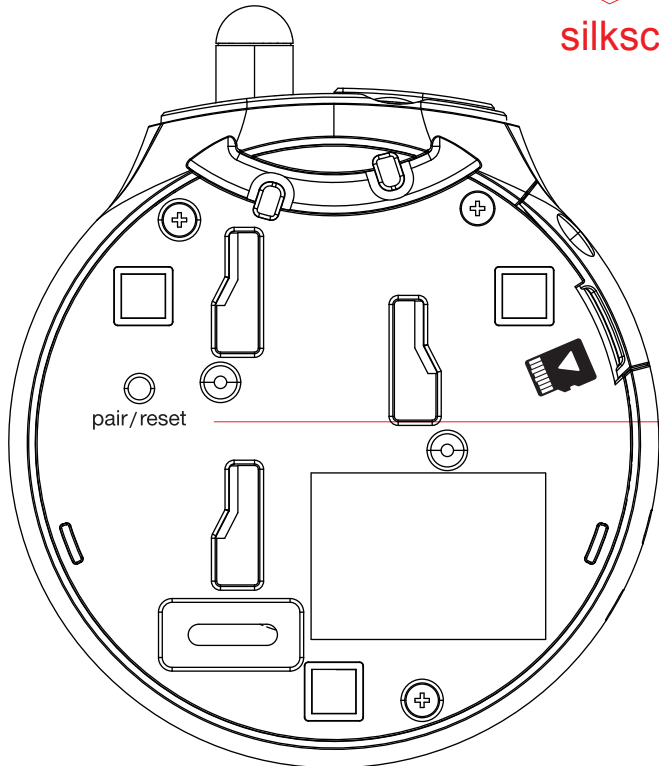

VC931 Engraving

silkscreen

LABEL
SIZE: 36.6X21.6mm

Recessed engraving