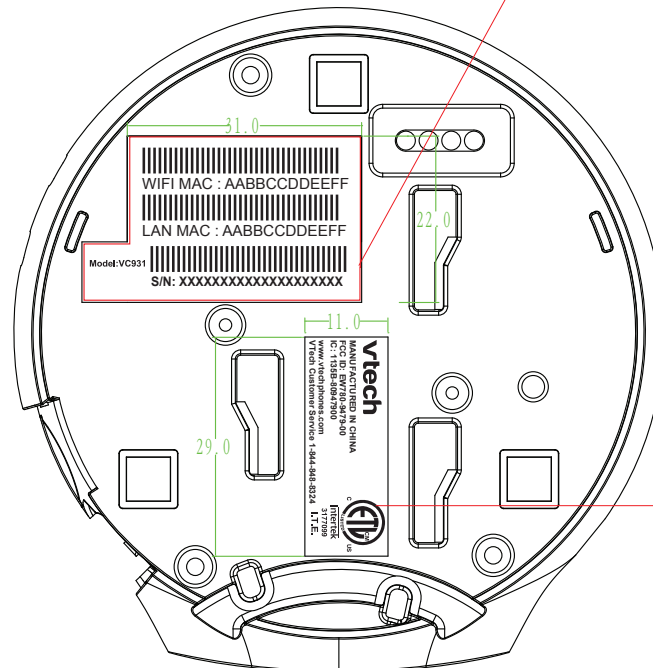

VC931 Engraving

silkscreen

LABEL
SIZE: 36.6X21.6mm

Recessed engraving