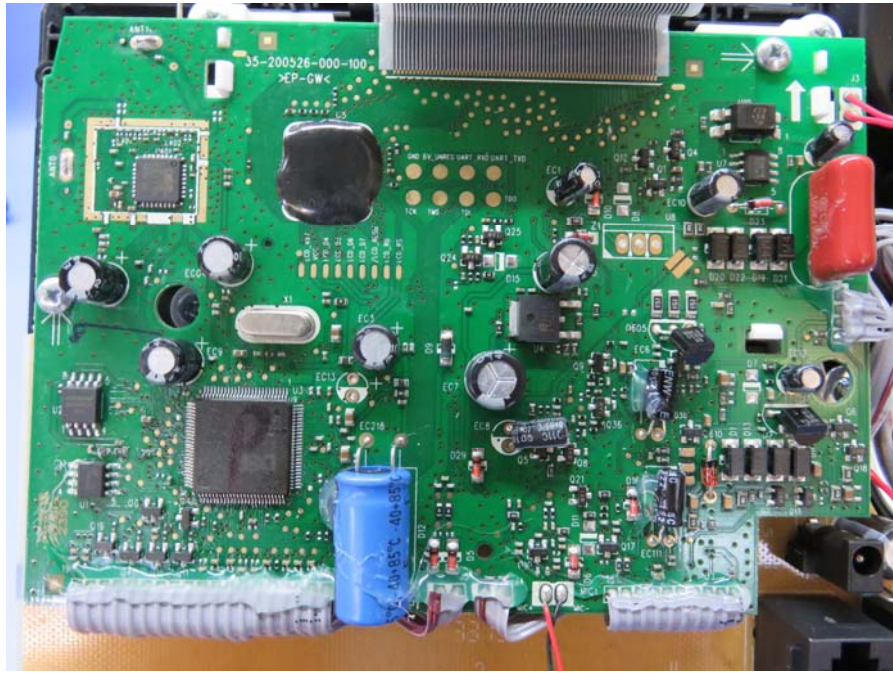

INTERTEK TESTING SERVICES

Internal photos

INTERTEK TESTING SERVICES

Internal photos

Test Report Number: 15100260HKG-001
FCC ID: EW780-9417-00
IC: 1135B-80941700

INTERTEK TESTING SERVICES

Internal photos

INTERTEK TESTING SERVICES

Internal photos

INTERTEK TESTING SERVICES

Internal photos

Test Report Number: 15100260HKG-001
FCC ID: EW780-9417-00
IC: 1135B-80941700

INTERTEK TESTING SERVICES

Internal photos

INTERTEK TESTING SERVICES

Internal photos