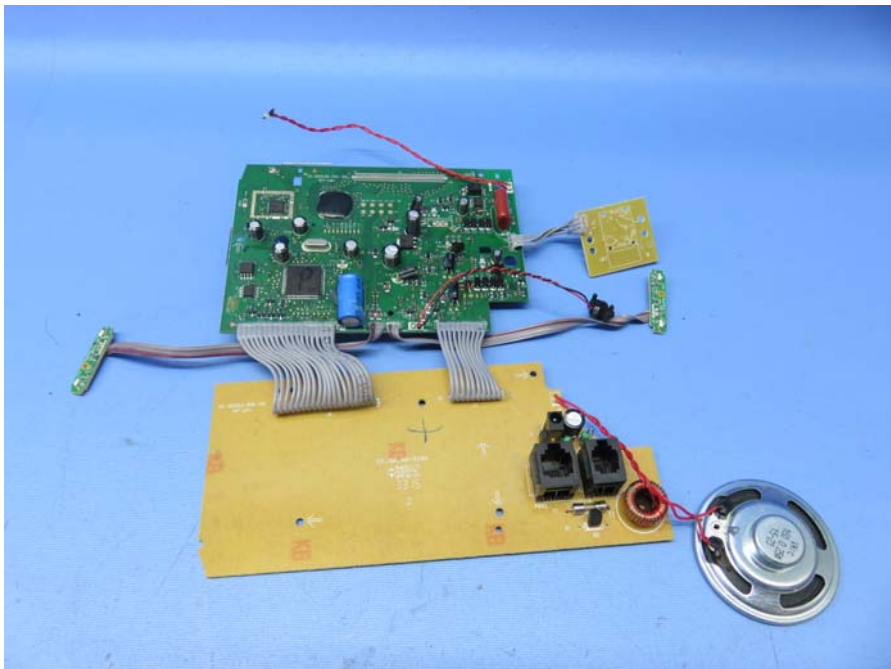

INTERTEK TESTING SERVICES

Internal photos

INTERTEK TESTING SERVICES

Internal photos

Test Report Number: 15100260HKG-001
FCC ID: EW780-9417-00
IC: 1135B-80941700

INTERTEK TESTING SERVICES

Internal photos

INTERTEK TESTING SERVICES

Internal photos

INTERTEK TESTING SERVICES

Internal photos

Test Report Number: 15100260HKG-001
FCC ID: EW780-9417-00
IC: 1135B-80941700

INTERTEK TESTING SERVICES

Internal photos

INTERTEK TESTING SERVICES

Internal photos