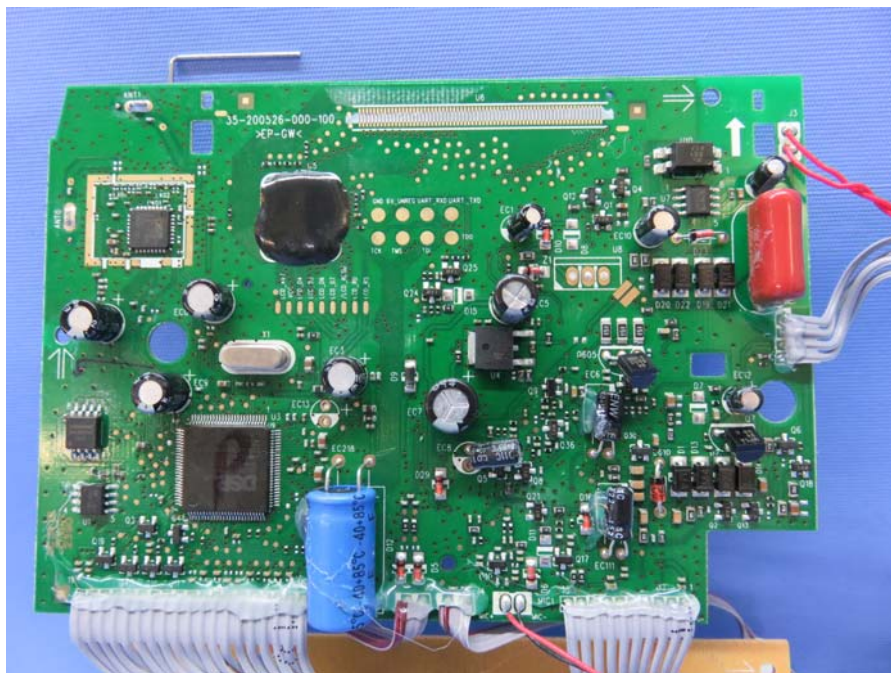

INTERTEK TESTING SERVICES

Internal photos

INTERTEK TESTING SERVICES

Internal photos

Test Report Number: 15100260HKG-001
FCC ID: EW780-9417-00
IC: 1135B-80941700

INTERTEK TESTING SERVICES

Internal photos

INTERTEK TESTING SERVICES

Internal photos

INTERTEK TESTING SERVICES

Internal photos

Test Report Number: 15100260HKG-001
FCC ID: EW780-9417-00
IC: 1135B-80941700

INTERTEK TESTING SERVICES

Internal photos

INTERTEK TESTING SERVICES

Internal photos