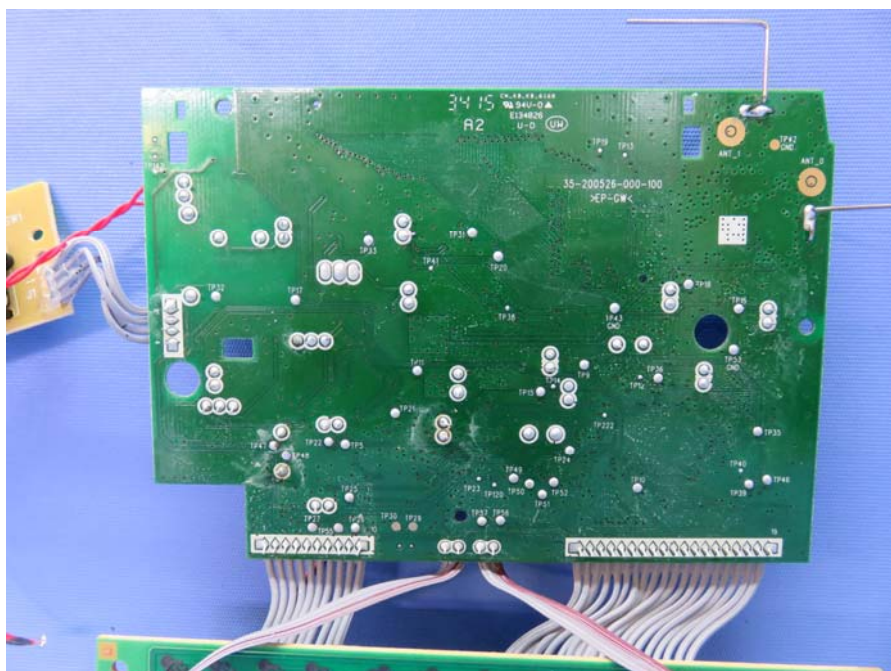

INTERTEK TESTING SERVICES

Internal photos

INTERTEK TESTING SERVICES

Internal photos

Test Report Number: 15100260HKG-001
FCC ID: EW780-9417-00
IC: 1135B-80941700

INTERTEK TESTING SERVICES

Internal photos

INTERTEK TESTING SERVICES

Internal photos

INTERTEK TESTING SERVICES

Internal photos

Test Report Number: 15100260HKG-001
FCC ID: EW780-9417-00
IC: 1135B-80941700

INTERTEK TESTING SERVICES

Internal photos

INTERTEK TESTING SERVICES

Internal photos