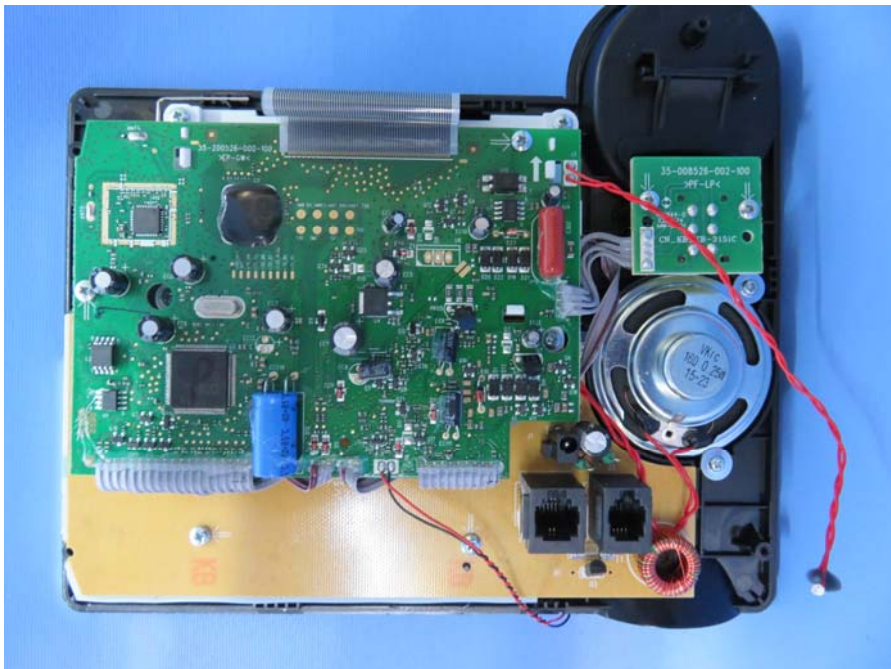

INTERTEK TESTING SERVICES

Internal photos

INTERTEK TESTING SERVICES

Internal photos

Test Report Number: 15100260HKG-001
FCC ID: EW780-9417-00
IC: 1135B-80941700

INTERTEK TESTING SERVICES

Internal photos

INTERTEK TESTING SERVICES

Internal photos

INTERTEK TESTING SERVICES

Internal photos

Test Report Number: 15100260HKG-001
FCC ID: EW780-9417-00
IC: 1135B-80941700

INTERTEK TESTING SERVICES

Internal photos

INTERTEK TESTING SERVICES

Internal photos