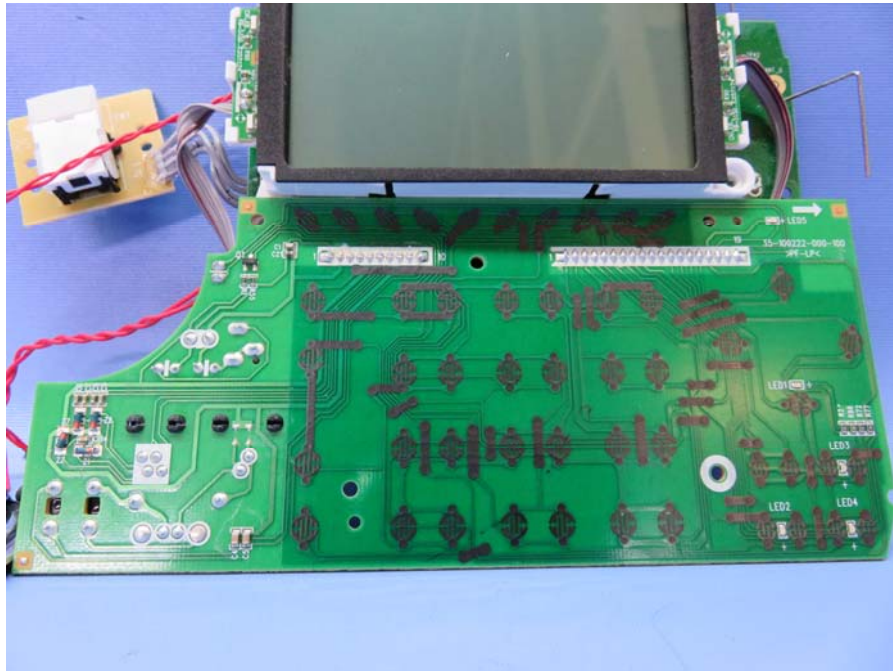

INTERTEK TESTING SERVICES

Internal photos

INTERTEK TESTING SERVICES

Internal photos

Test Report Number: 15100260HKG-001
FCC ID: EW780-9417-00
IC: 1135B-80941700

INTERTEK TESTING SERVICES

Internal photos

INTERTEK TESTING SERVICES

Internal photos

INTERTEK TESTING SERVICES

Internal photos

Test Report Number: 15100260HKG-001
FCC ID: EW780-9417-00
IC: 1135B-80941700

INTERTEK TESTING SERVICES

Internal photos

INTERTEK TESTING SERVICES

Internal photos