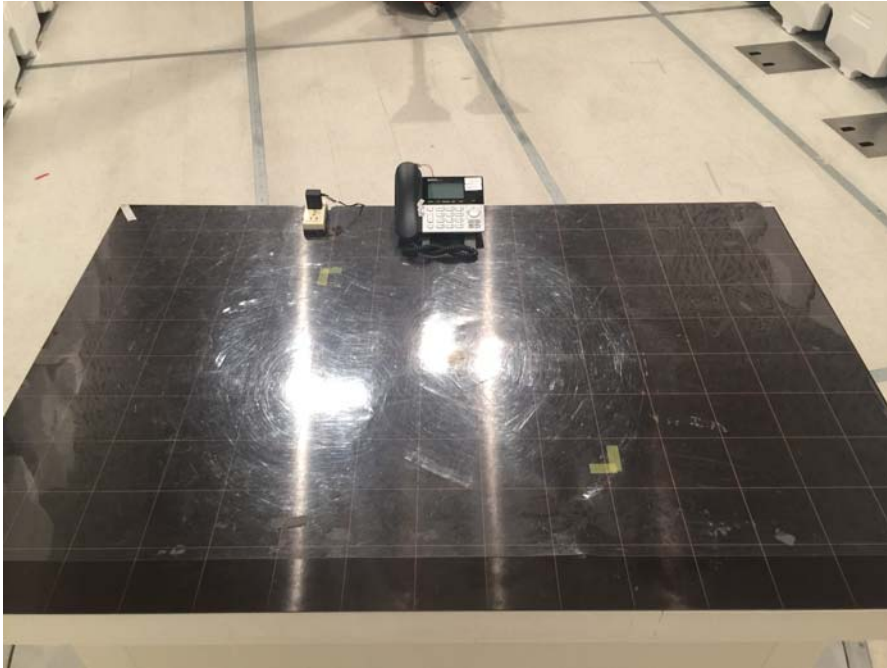

### The Worst Case Configuration Photographs

Radiated Emission – Base Unit

Front View

Rear View

---

Test Report Number: 15100260HKG-001  
FCC ID: EW780-9417-00  
IC: 1135B-80941700

### The Worst Case Configuration Photographs

AC Conducted Emission

Front View

Side View 1

---

Test Report Number: 15100260HKG-001  
FCC ID: EW780-9417-00  
IC: 1135B-80941700

### The Worst Case Configuration Photographs

AC Conducted Emission

Side View 2