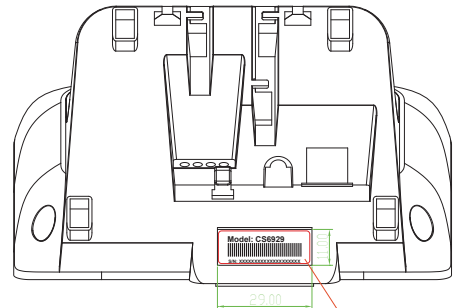

CS6929-X ENGRAVING FFFILE

CI BS

SN LABEL
28X10mm