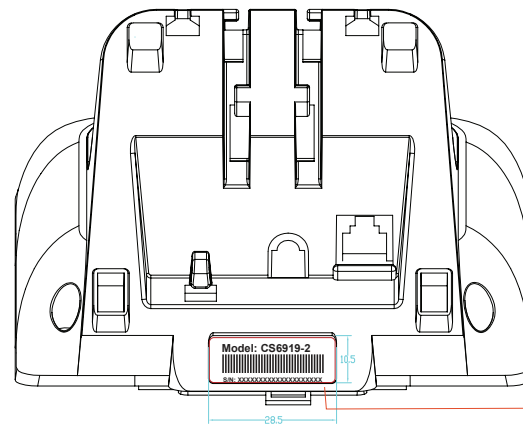

CS6919-X ENGRAVING FFILE

C BS

SN LABEL
28X10mm