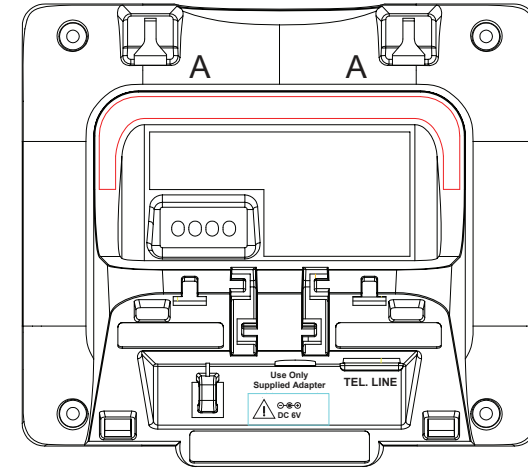

CS6919-X ENGRAVING FFILE

C BS

SN LABEL
28X10mm