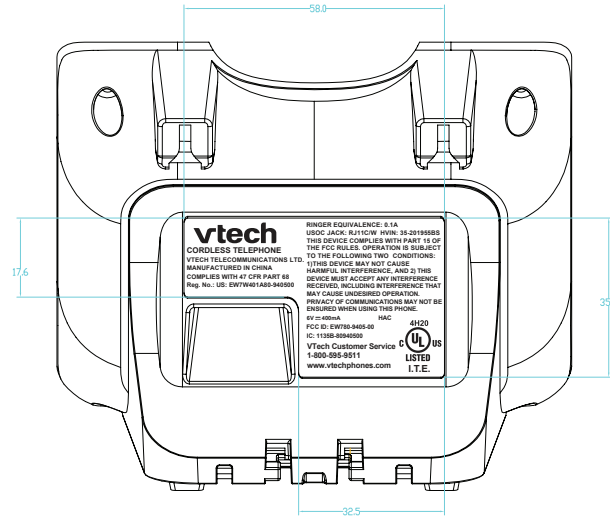

CS6919-X ENGRAVING FFILE

C BS

SN LABEL
28X10mm