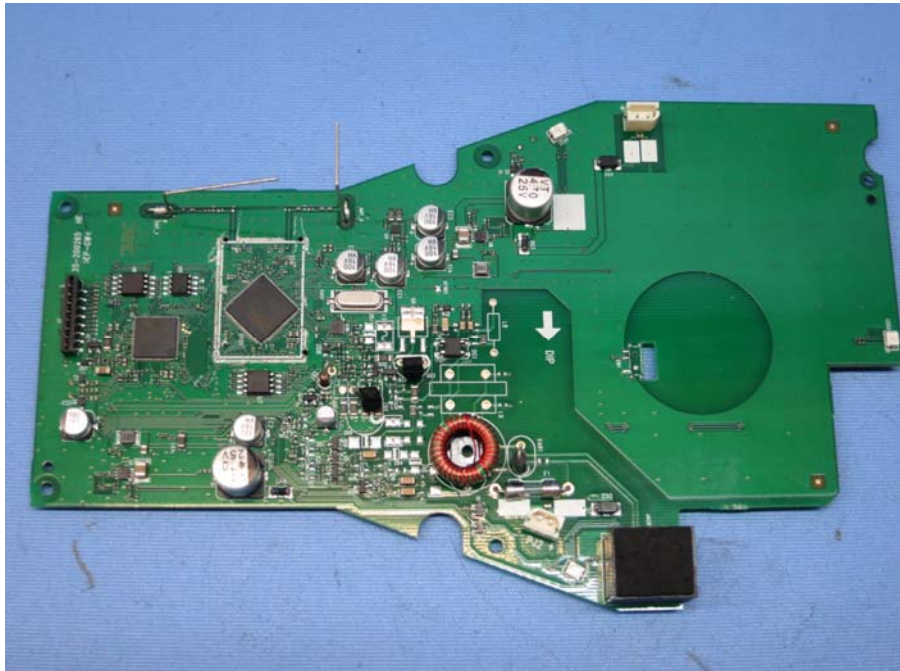

INTERTEK TESTING SERVICES

Internal photos