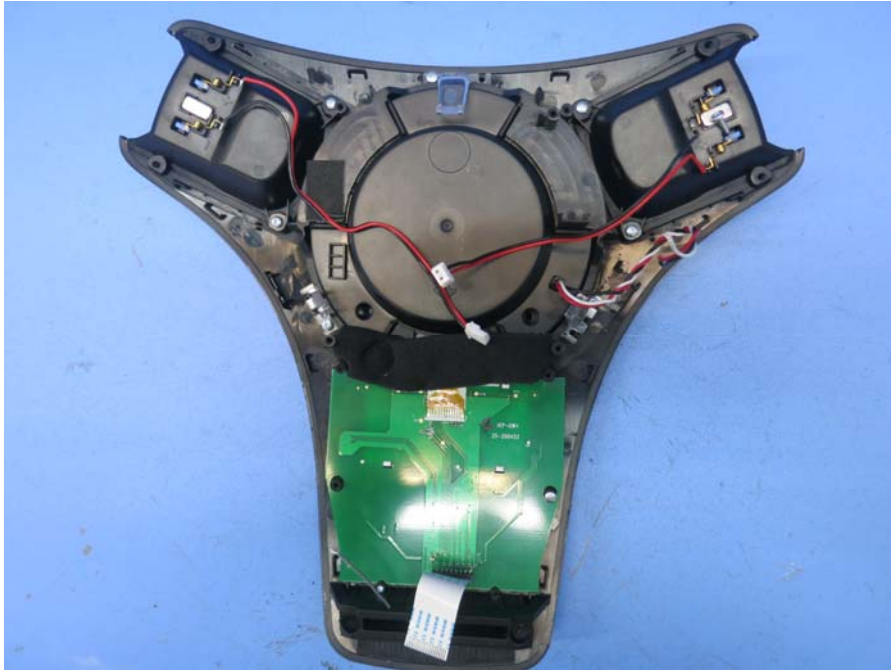

INTERTEK TESTING SERVICES

Internal photos

INTERTEK TESTING SERVICES

Internal photos

INTERTEK TESTING SERVICES

Internal photos

INTERTEK TESTING SERVICES

Internal photos

INTERTEK TESTING SERVICES

Internal photos

INTERTEK TESTING SERVICES

Internal photos

Test Report Number: 15051591HKG-002
FCC ID: EW780-9398-00
IC: 1135B-80939800