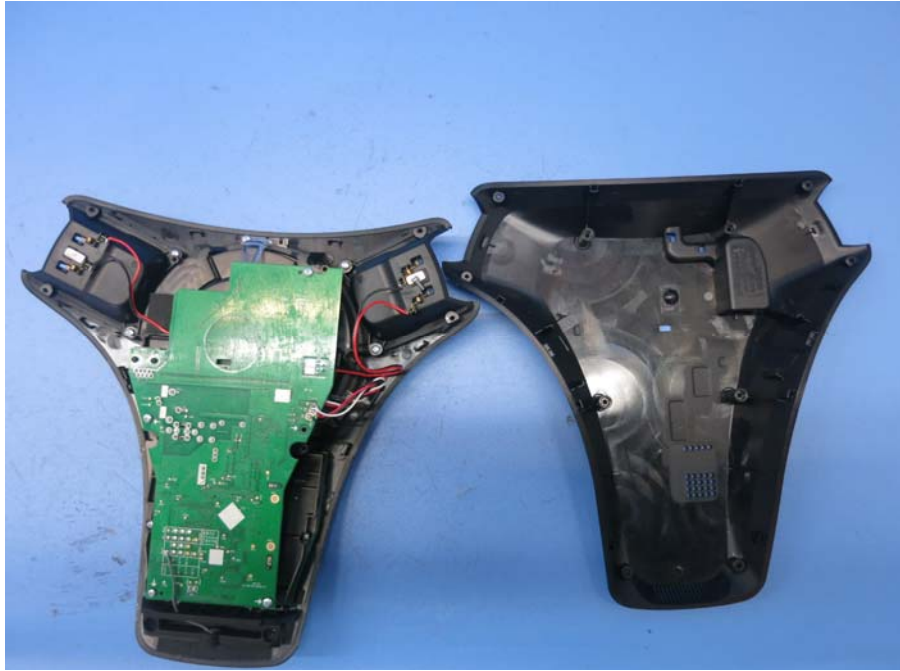

INTERTEK TESTING SERVICES

Internal photos

INTERTEK TESTING SERVICES

Internal photos

INTERTEK TESTING SERVICES

Internal photos

INTERTEK TESTING SERVICES

Internal photos

INTERTEK TESTING SERVICES

Internal photos

INTERTEK TESTING SERVICES

Internal photos

Test Report Number: 15051591HKG-002
FCC ID: EW780-9398-00
IC: 1135B-80939800