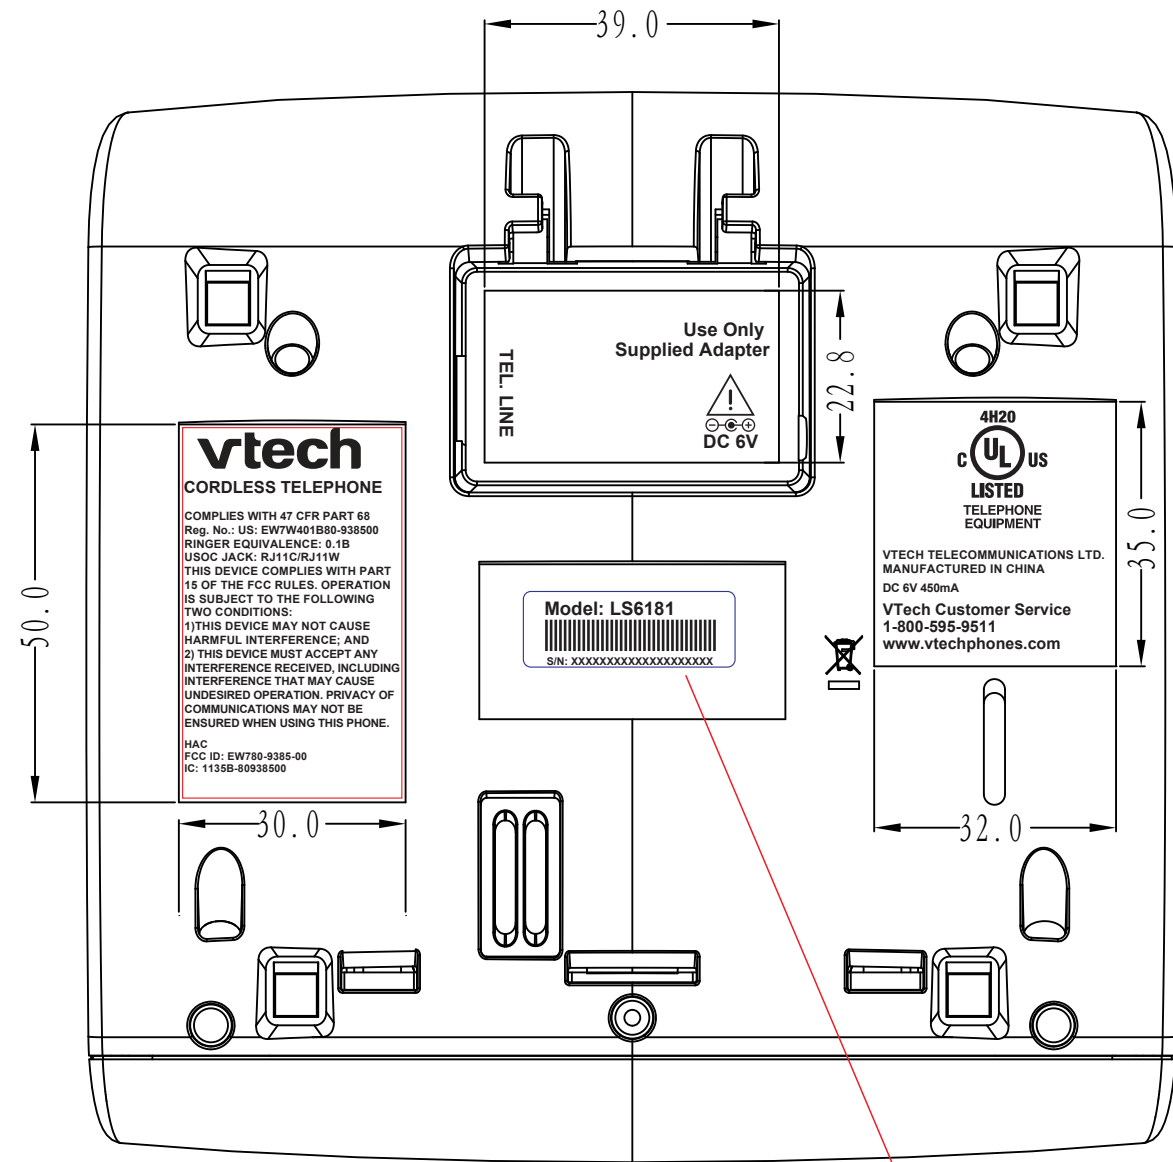

LS6181_LS6002 ENGRAVING

BS

S/N LABEL
SIZE: 28X10mm

HS

LABEL
SIZE: 26x17 mm

S/N LABEL
SIZE: 28X10mm

CHARGER