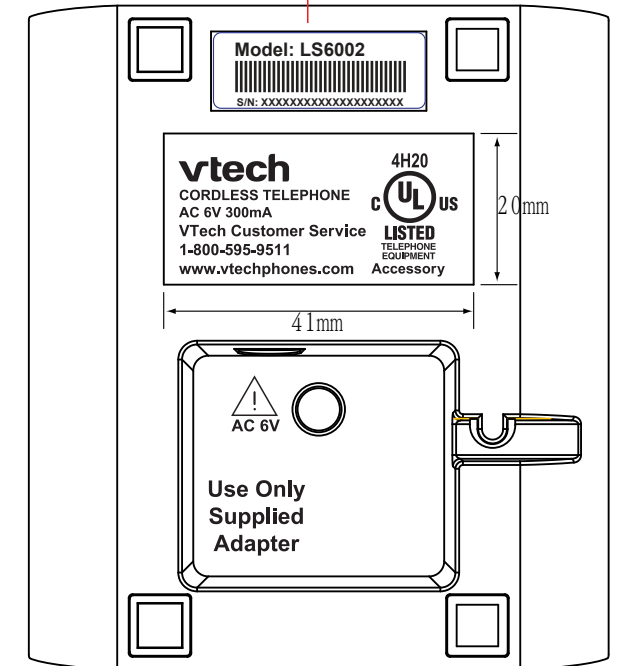

LS6181_LS6002 ENGRAVING

BS

S/N LABEL
SIZE: 28X10mm

HS

LABEL
SIZE: 26x17 mm

S/N LABEL
SIZE: 28X10mm

CHARGER