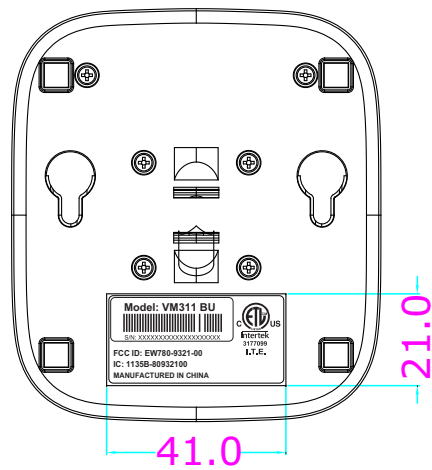

VM311 Baby Unit Label Artwork

Model: VM311-2 BU

 SN: XXXXXXXXXXXXXXXXXXXXX

Model: VM311-3 BU

 SN: XXXXXXXXXXXXXXXXXXXXX

Model: VM311-4 BU

 SN: XXXXXXXXXXXXXXXXXXXXX

Model: VM310

 SN: XXXXXXXXXXXXXXXXXXXXX

Model: VM311 BU

 SN: XXXXXXXXXXXXXXXXXXXXX

BU LABEL
 Label Size: 28X10 R1mm
 50# PET MATTE

 FCC ID: EW780-9321-00
 IC: 1135B-80932100
 MANUFACTURED IN CHINA

Engraving
 0.3mm recess, hi-gloss

Baby unit Silkscreen (side)

Baby unit Silkscreen (back)