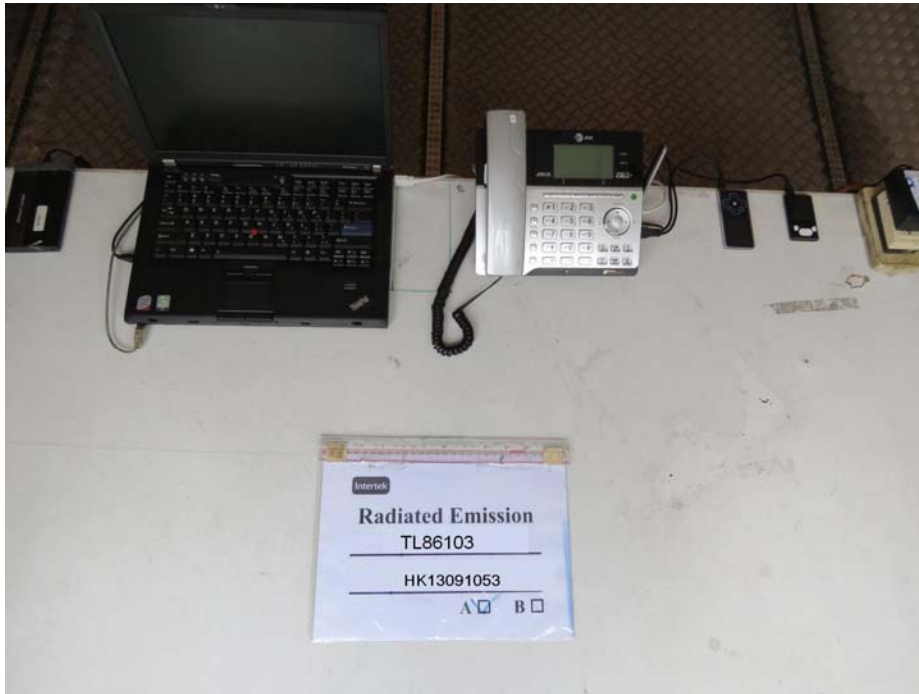

INTERTEK TESTING SERVICES

The Worst Case Configuration Photographs - Mode: Transmission

Radiated Emission - Base Unit

Front View

Rear View

INTERTEK TESTING SERVICES

The Worst Case Configuration Photographs - Mode: Transmission

Radiated Emission - Handset

Front View

Rear View

INTERTEK TESTING SERVICES

The Worst Case Configuration Photographs - Mode: Bluetooth + DECT Conference Talk

Conducted Emission

Front View

Right Side View

INTERTEK TESTING SERVICES

The Worst Case Configuration Photographs - Mode: Bluetooth + DECT Conference Talk

Conducted Emission

Left Side View