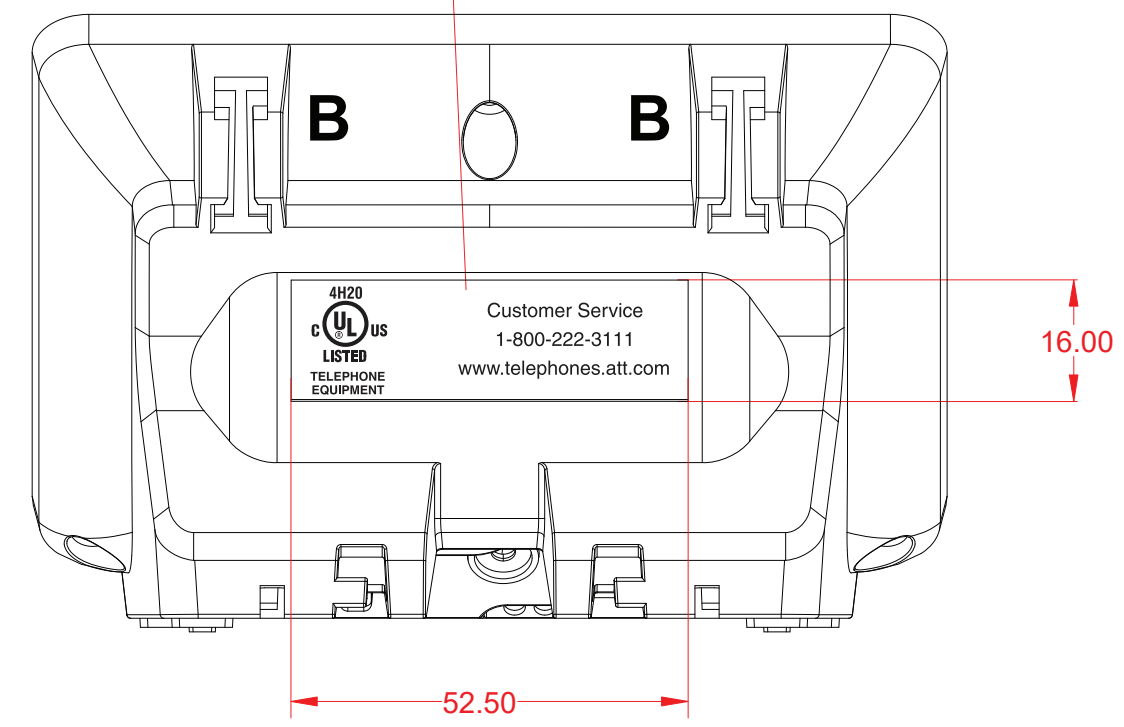

SN Label
20X10 mm

Text : Recessed 0.3mm
High Gloss

HS

SN Label
28X10 mm

Text : Recessed 0.3mm
High Gloss

16.00