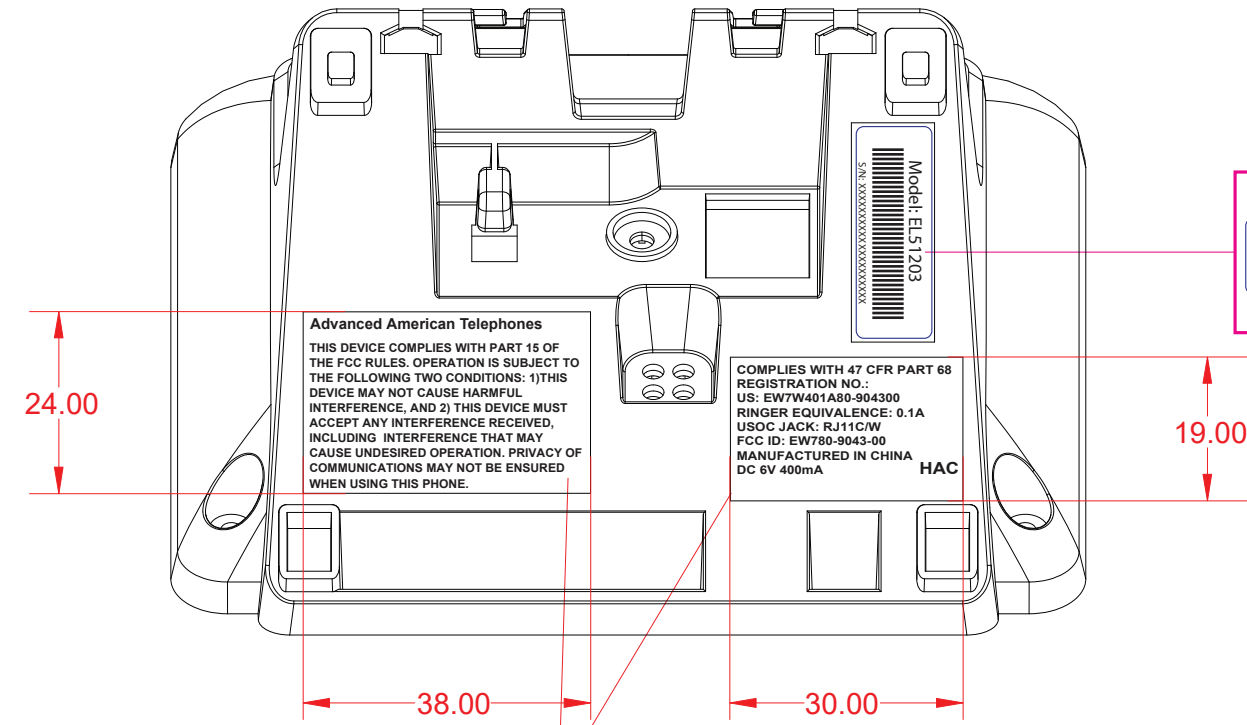

SN Label
20X10 mm

Text : Recessed 0.3mm
High Gloss

HS

SN Label
28X10 mm

Text : Recessed 0.3mm
High Gloss

16.00