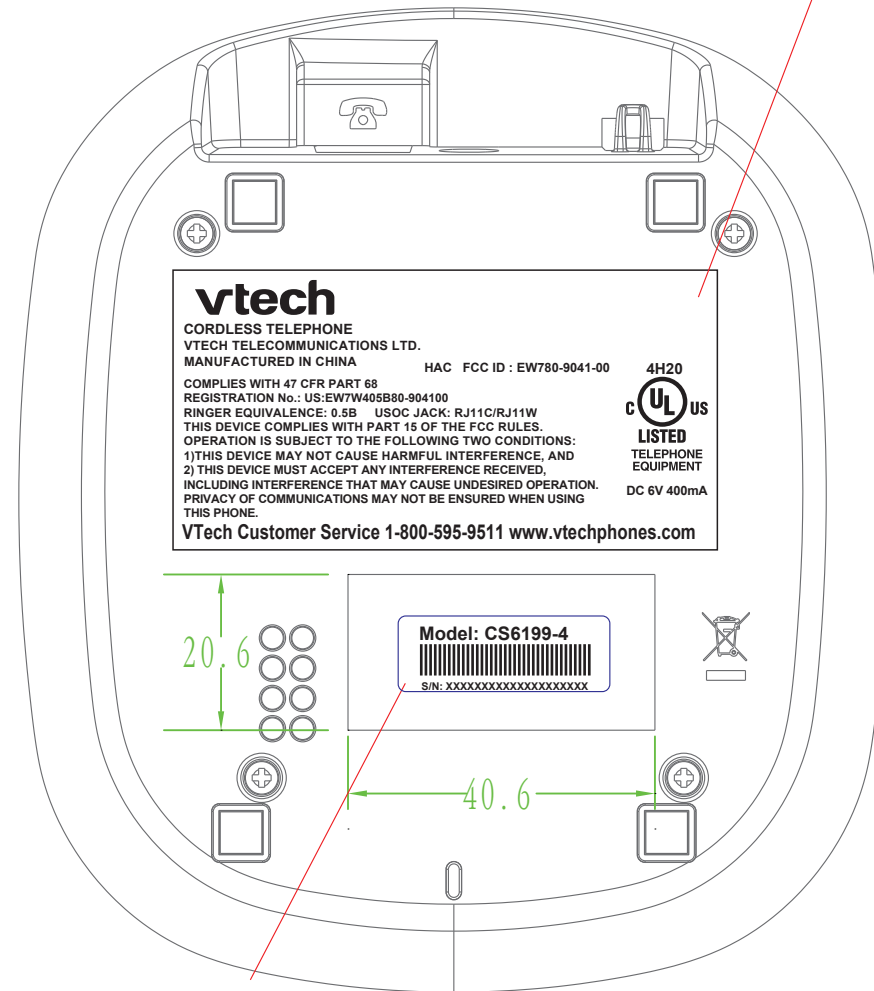

CS6199-4 ENGRAVING FFILE

Engraving

SN LABEL
20X10mm

HS

CHARGER

SN LABEL
28X10mm

BS