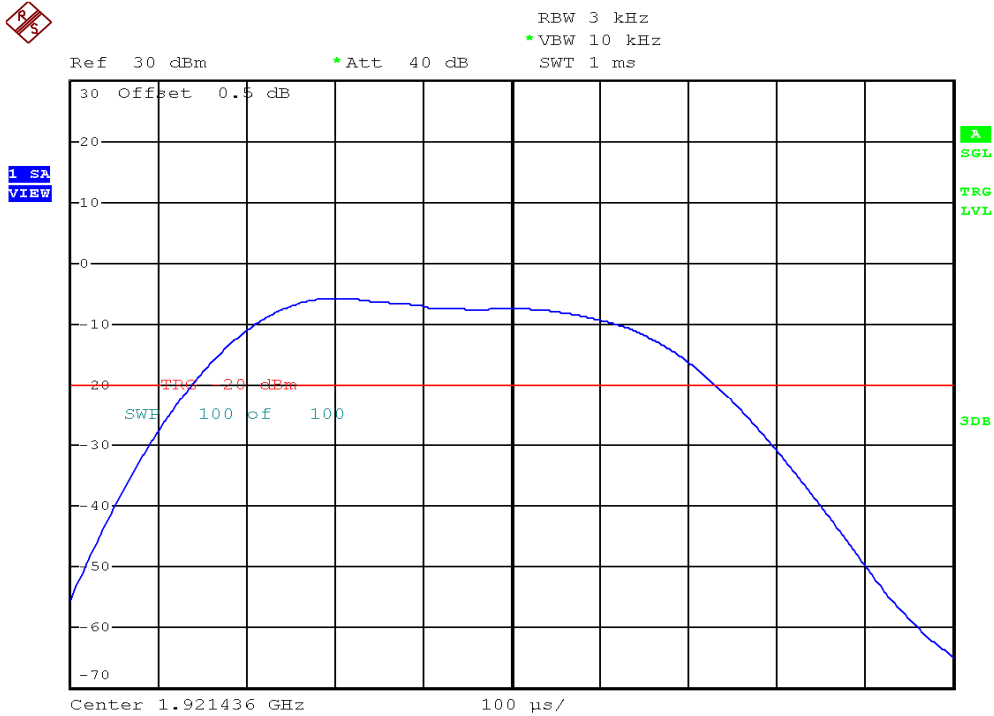

INTERTEK TESTING SERVICES

Power Spectral Density Plots

Base unit, Lowest channel, Traffic carrier

Base unit, Highest channel, Traffic carrier

INTERTEK TESTING SERVICES

Power Spectral Density Plots

Handset unit, Lowest channel, Traffic carrier

Handset unit, Highest channel, Traffic carrier