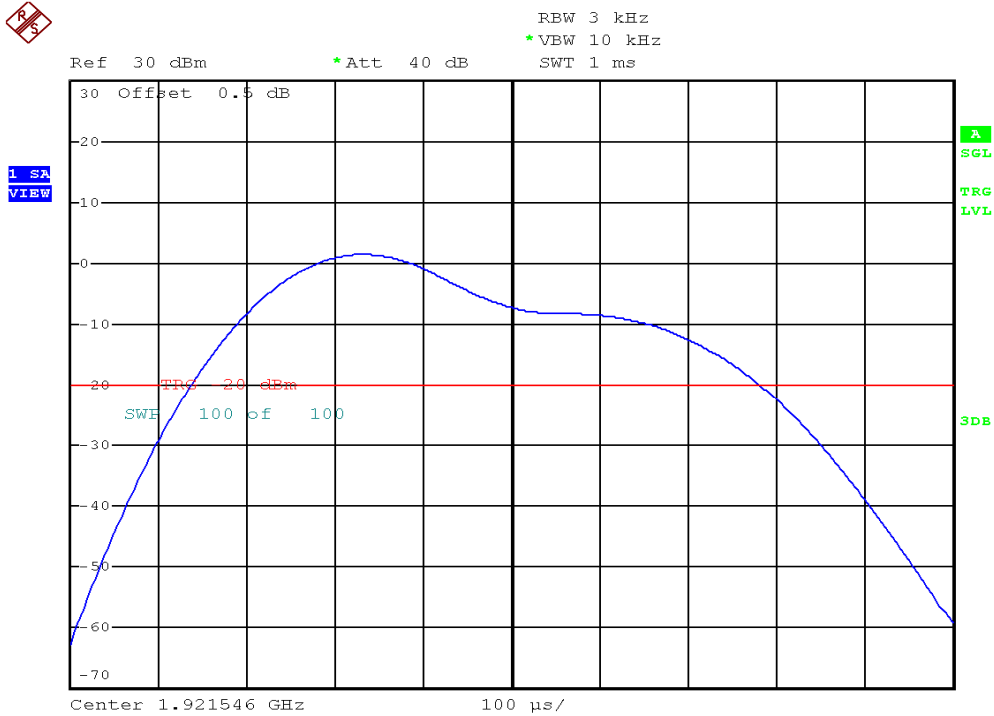

INTERTEK TESTING SERVICES

Power Spectral Density Plots

Base unit, Lowest channel, Traffic carrier

Base unit, Highest channel, Traffic carrier

INTERTEK TESTING SERVICES

Power Spectral Density Plots

Handset unit, Lowest channel, Traffic carrier

Handset unit, Highest channel, Traffic carrier