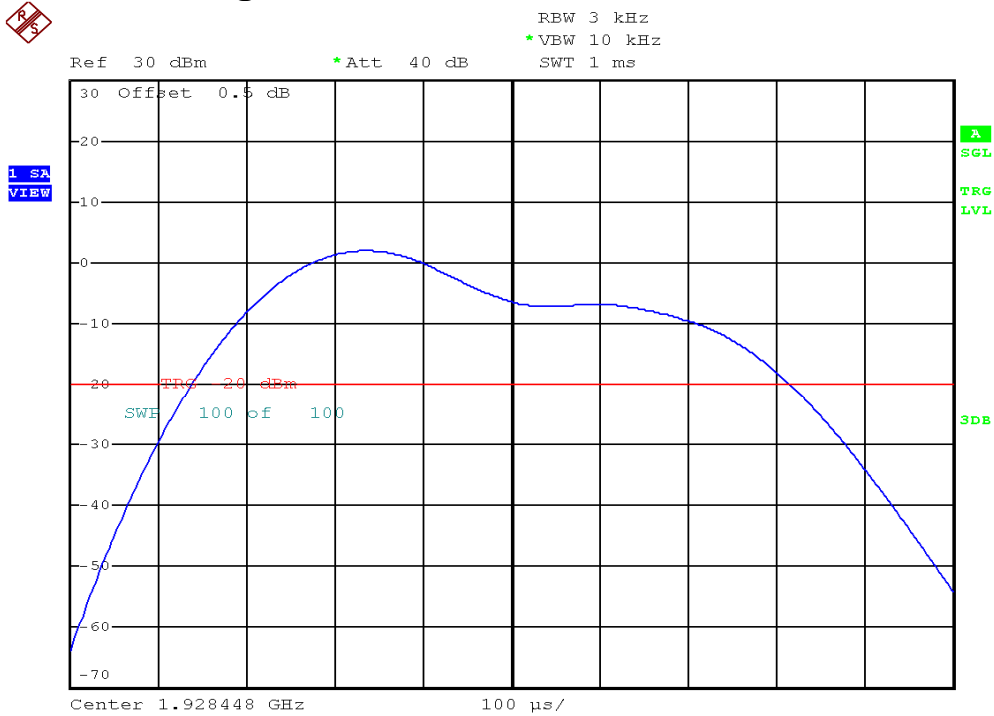

INTERTEK TESTING SERVICES

Power Spectral Density Plots

Base unit, Lowest channel, Traffic carrier

Base unit, Highest channel, Traffic carrier

INTERTEK TESTING SERVICES

Power Spectral Density Plots

Handset unit, Lowest channel, Traffic carrier

Handset unit, Highest channel, Traffic carrier