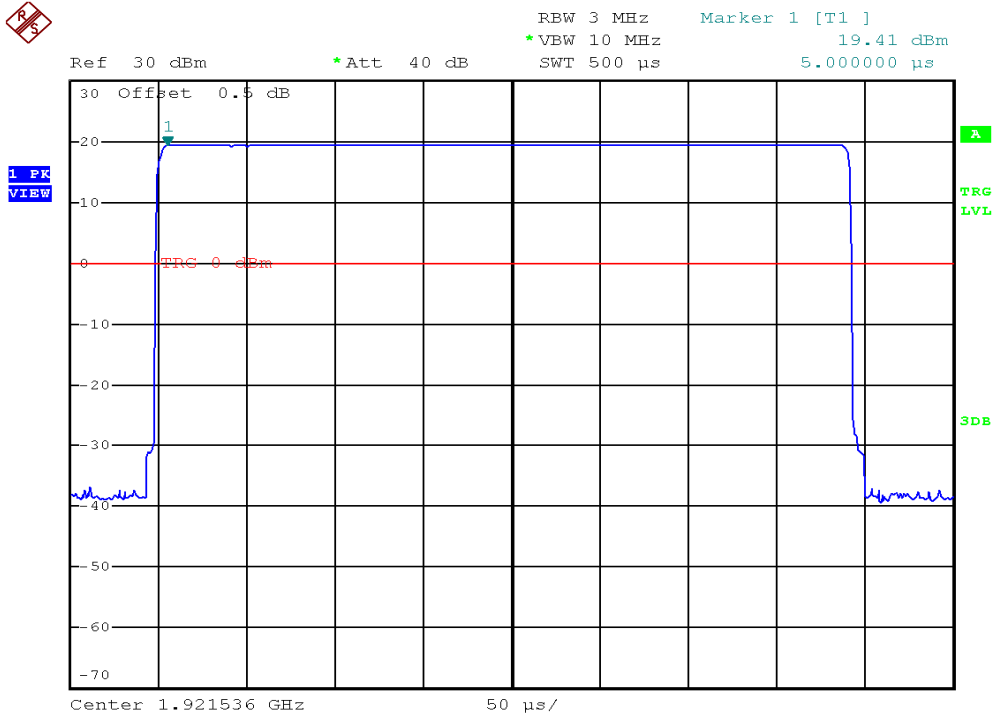

INTERTEK TESTING SERVICES

Peak Transmit Power Plots

Base unit, Lowest channel, Traffic carrier

Base unit, Highest channel, Traffic carrier

INTERTEK TESTING SERVICES

Peak Transmit Power Plots

Handset unit, Lowest channel, Traffic carrier

Handset unit, Highest channel, Traffic carrier