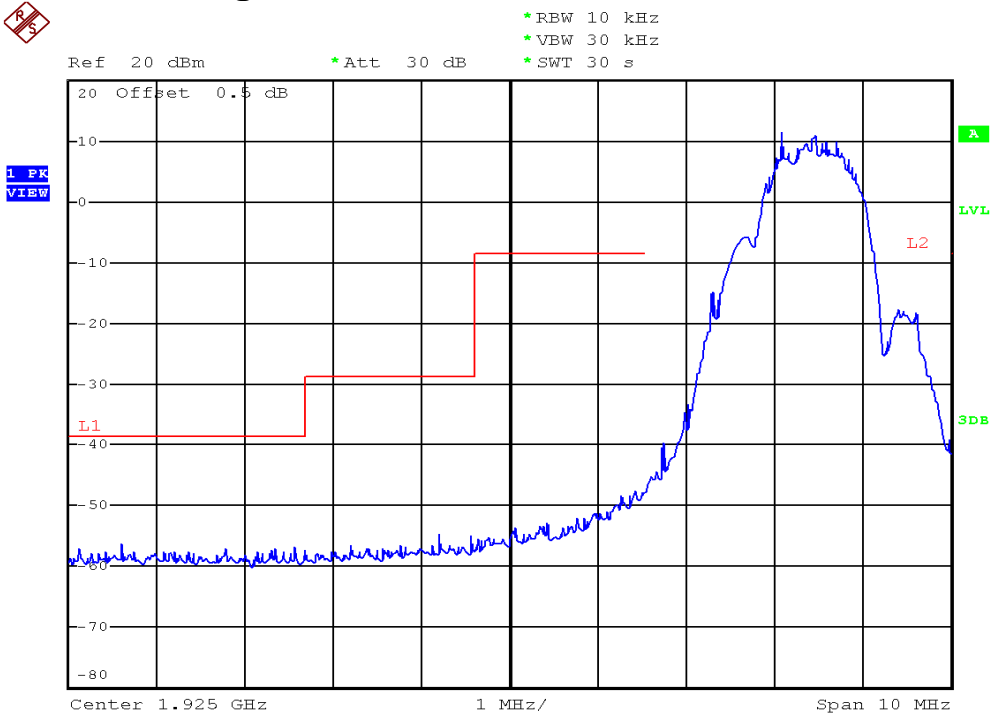

INTERTEK TESTING SERVICES

Unwanted Emission Inside The Sub-Band Plots

Base unit, Lowest channel, Traffic carrier

Base unit, Highest channel, Traffic carrier

INTERTEK TESTING SERVICES

Unwanted Emission Inside The Sub-Band Plots

Handset unit, Lowest channel, Traffic carrier

Handset unit, Highest channel, Traffic carrier