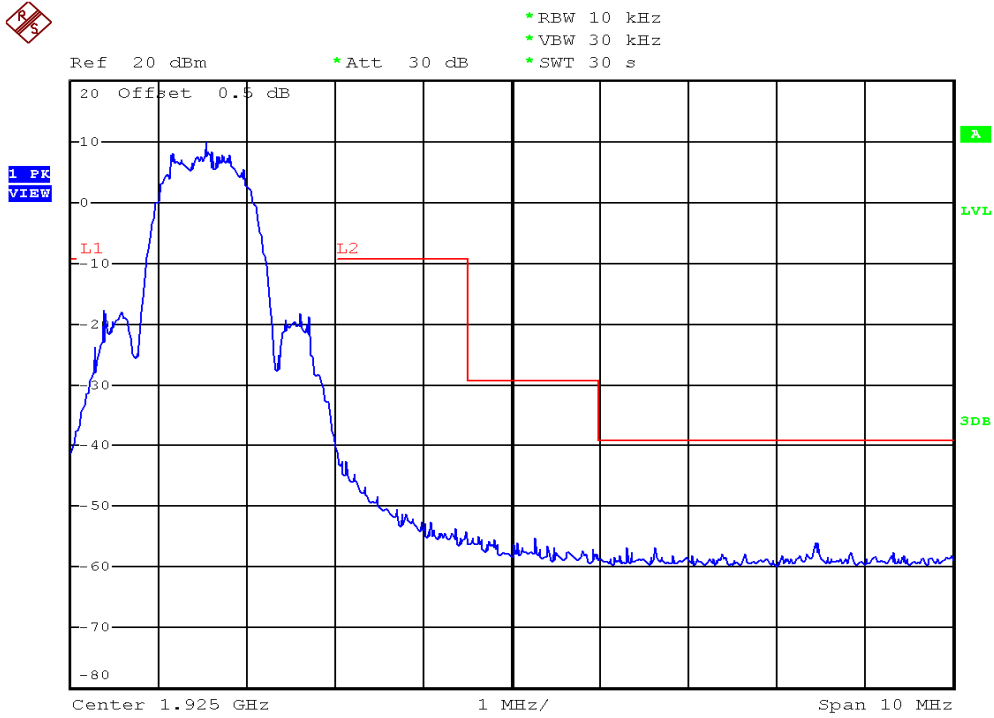

INTERTEK TESTING SERVICES

Unwanted Emission Inside The Sub-Band Plots

Base unit, Lowest channel, Traffic carrier

Base unit, Highest channel, Traffic carrier

INTERTEK TESTING SERVICES

Unwanted Emission Inside The Sub-Band Plots

Handset unit, Lowest channel, Traffic carrier

Handset unit, Highest channel, Traffic carrier