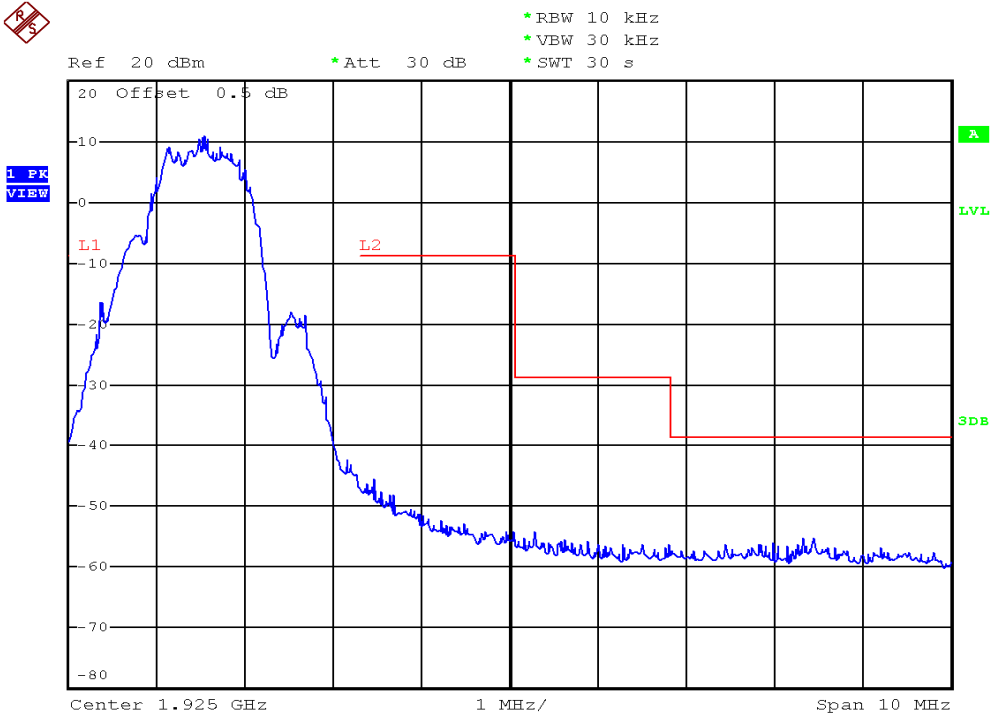

INTERTEK TESTING SERVICES

Unwanted Emission Inside The Sub-Band Plots

Base unit, Lowest channel, Traffic carrier

Base unit, Highest channel, Traffic carrier

INTERTEK TESTING SERVICES

Unwanted Emission Inside The Sub-Band Plots

Handset unit, Lowest channel, Traffic carrier

Handset unit, Highest channel, Traffic carrier